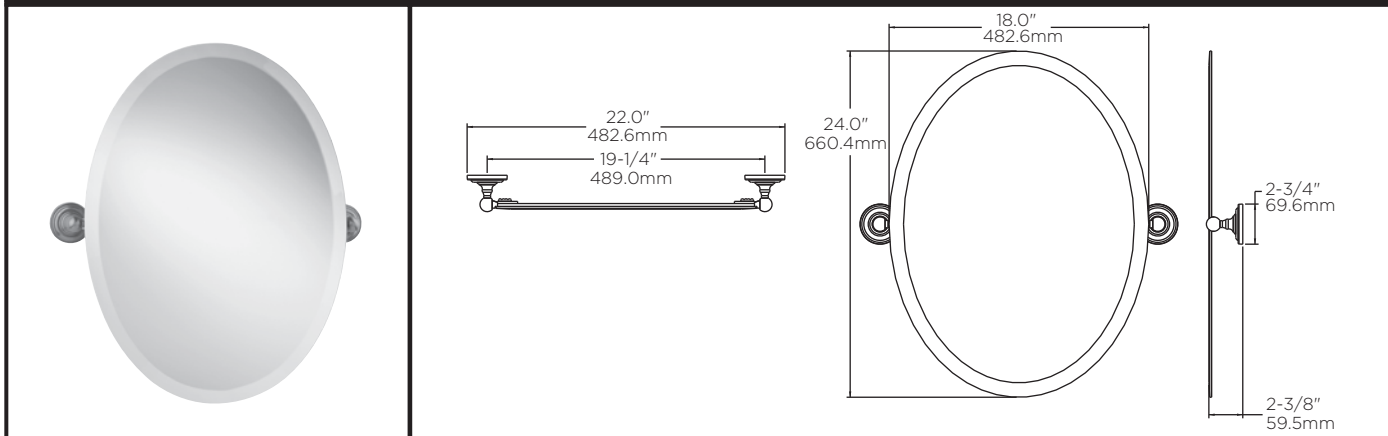

TECHNICAL DATA

Greenwich®

MIRROR

MATERIALS:
 Post - Zinc Die Cast
 Mirror - Glass
 Wall Plate - Steel x 19 Gauge, Zinc Plated

OPTIONAL FASTENER INFORMATION:
 Wood blocking is preferable behind all wall surfaces. If wood blocking is not available, the following fasteners are suggested: Tile/Masonry - Plastic or Lead Anchors, Plaster/Drywall - Toggle Bolts.

SPECIFICATION: Surface mounted mirror shall be model _____
 (fill in model number) by Liberty Hardware Manufacturing Corporation.