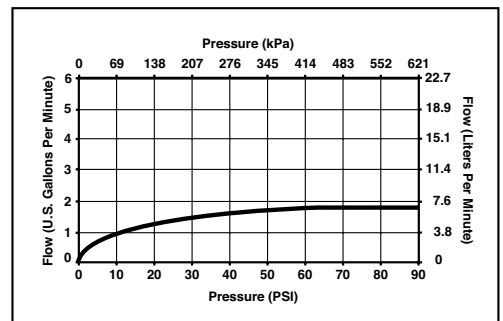

Delta reserves the right (1) to make changes in specifications and materials, and (2) to change or discontinue models, both without notice or obligation. Dimensions are for reference only. See current full-line price book or www.specselect.com for finish options and product availability.

DSP-B-50100 Rev. A

55 E. 111th Street, Indianapolis, Indiana 46280
350 South Edgeware Road, St. Thomas, ON N5P 4L1
© 2012 Masco Corporation of Indiana