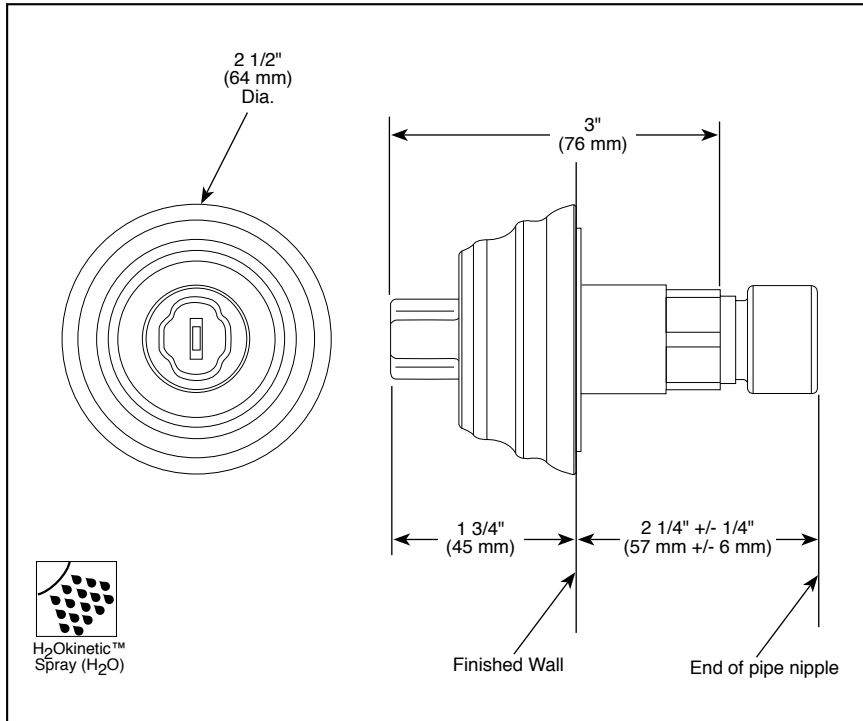

50100▲

Submitted Model No.: _____

Specific Features: _____

▲ Designate proper finish suffix

BODY JET

- H₂Okinetic™ Body Jet
- 1.8 GPM, Experience of 2.5 GPM
- 1/2" Rough-In

STANDARD SPECIFICATIONS

- Standard 1/2" rough-in.
- 15° all around adjustment.