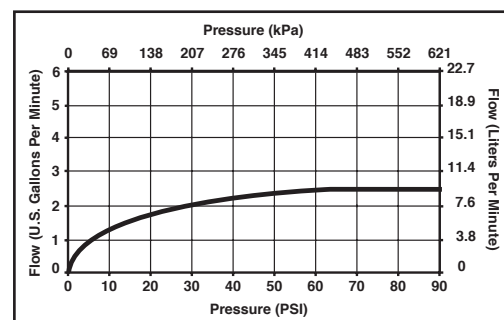

COMPLIES WITH

- ASME A112.18.1/CSA B125.1

▲ Designate proper finish suffix

Delta reserves the right (1) to make changes in specifications and materials, and (2) to change or discontinue models, both without notice or obligation. Dimensions are for reference only. See current full-line price book or www.deltafaucet.com for finish options and product availability.

DSP-B-75760 Rev.B

55 E. 111th Street, Indianapolis, Indiana 46280
350 South Edgeware Road, St. Thomas, Ontario Canada N5P 4L1
© 2015 Masco Corporation of Indiana