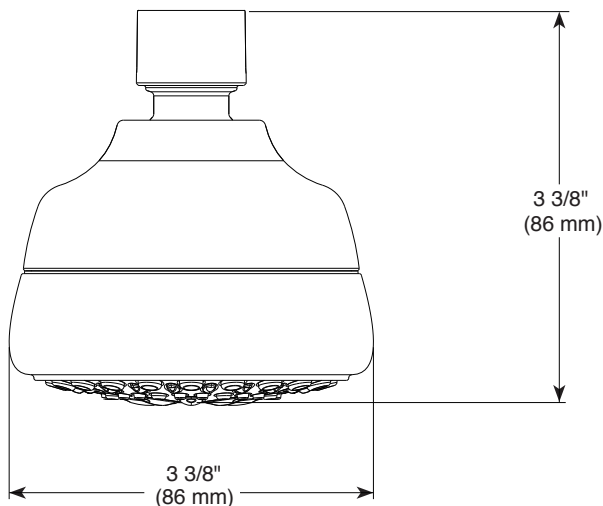

75760 ▲

Submitted Model No.: \_\_\_\_\_

Specific Features: \_\_\_\_\_

75760 ▲ 2.5 GPM

Wide Full Spray

Drenching Full Spray

Standard Full Spray

Massage Spray

### STANDARD SPECIFICATIONS:

- Standard 1/2" pipe fitting.
- Easy-turn spray dial for simple spray selection.
- Metal ball connector for durability. Easy installation.
- Maximum water consumption 2.5 gpm (9.5 L/min) @ 80 psi.
- Actual water consumption 1.9 gpm (7.2 L/min) @ 45 psi.
- For use with automatic compensating valves rated at 1.75 gpm (6.6 L/min) or less.