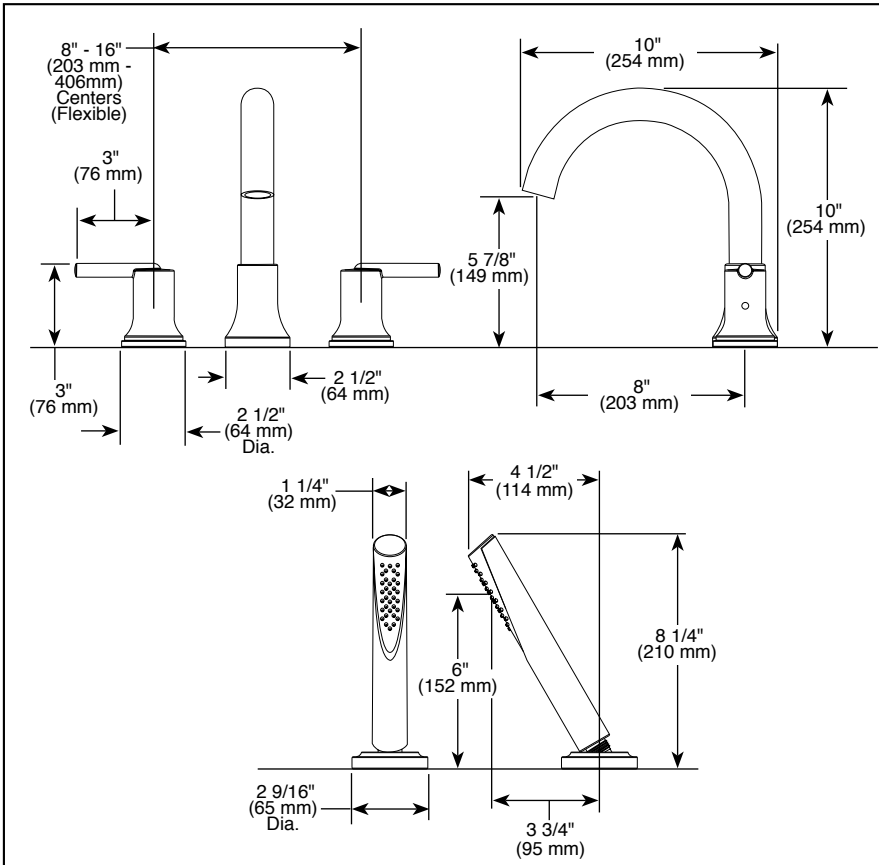

Submitted Model No.: _____

Specific Features: _____

▲ Designate Proper Finish Suffix

ROMAN TUB/WHIRLPOOL FAUCET TRIM

- Trinsic® Bath Collection
- Three Hole Installation (T2759 Series)
- Four Hole Installation (T4759 Series)
- Rough-In Kit Must Also be Ordered to Complete Installation (R4707 for four hole and R2707 for three hole)

STANDARD SPECIFICATIONS:

- Trim Only for two handle Roman Tub faucet for concealed mounting.
- 10" (254 mm) long, 10" (254 mm) high slip-on rigid spout.
- Temperature and volume controlled with handles.
- Red/blue markings on handle for hot/cold identification.
- Rough-In kit must also be ordered to complete installation (R4707 for four hole and R2707 for three hole). There are separate specification sheets on each rough-in kit if more details are required.
- Handshower includes double check valves for backflow prevention (T4759).
- Handshower water efficient flowrate of 2.0 GPM @ 80 PSI.

COMPLETE VALVE COMPLIES WITH:

- ASME A112.18.1 / CSA B125.1
- Indicates compliance to ICC/ANSI A117.1

55 E. 111th Street, Indianapolis, Indiana 46280
350 South Edgeware Road, St. Thomas, ON N5P 4L1
© 2012 Masco Corporation of Indiana