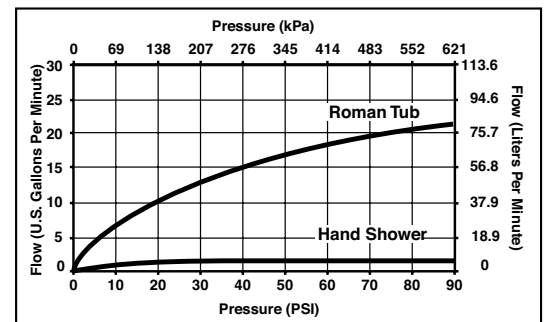

55 E. 111th Street, Indianapolis, Indiana 46280
350 South Edgeware Road, St. Thomas, ON N5P 4L1
© 2012 Masco Corporation of Indiana

Delta reserves the right (1) to make changes in specifications and materials, and (2) to change or discontinue models, both without notice or obligation. Dimensions are for reference only. See current full-line price book or www.specselect.com for finish options and product availability.

DSP-B-T2759 Rev. A