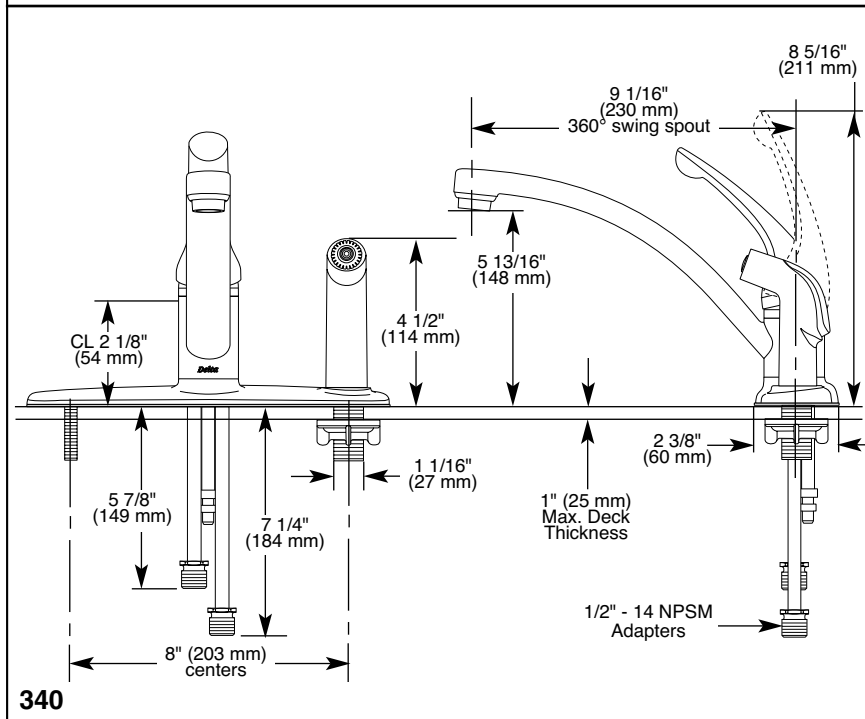

140/440

340

KITCHEN FAUCETS

- Single Handle
- Signature™ Series
- Deck Mount
- 3 and 4 Hole Sink Applications
- Quick Snap® Vegetable Sprayer Hose Installation on Models 340 and 440 Series

LISTED
UL Listed to US and Canadian
Safety Standards and Classified
in accordance with
ANSI/NSF 61
21PL

COMPLIES WITH:

- ASME A112.18.1
- CSA B125
- Indicates ADA compliance to CABO/ANSI A117.1
- IAPMO Listed
- CSA Certified
- City of L.A. approved (340, 440)

STANDARD SPECIFICATIONS:

- Single handle kitchen deck faucets for exposed mounting on three and four hole sinks.
- Solid brass fabricated body.
- 9 1/16" (230 mm) long spout swings 360°.
- Lever handle shall return to neutral position when faucet is turned off.
- Red and blue button on handle.
- Control mechanism shall be of the rotating stainless steel ball type with replaceable non-metallic seats operating in stainless steel lined sockets.
- 3/8" O.D. straight, staggered copper supply tubes - 5 7/8" (149 mm) and 7 1/4" (184 mm) long supplied with 1/2"-14 NPSM adapters.
- Models 140 and 440 series can be field converted from 8" (203 mm) to 6" (152 mm) centers. RP288 mounting bolts available separately.
- Models 340 and 440 series with spray attachment have anti-siphon device as integral part of valve body.
- Quick Snap® vegetable sprayer hose installation on models 340 and 440 series.