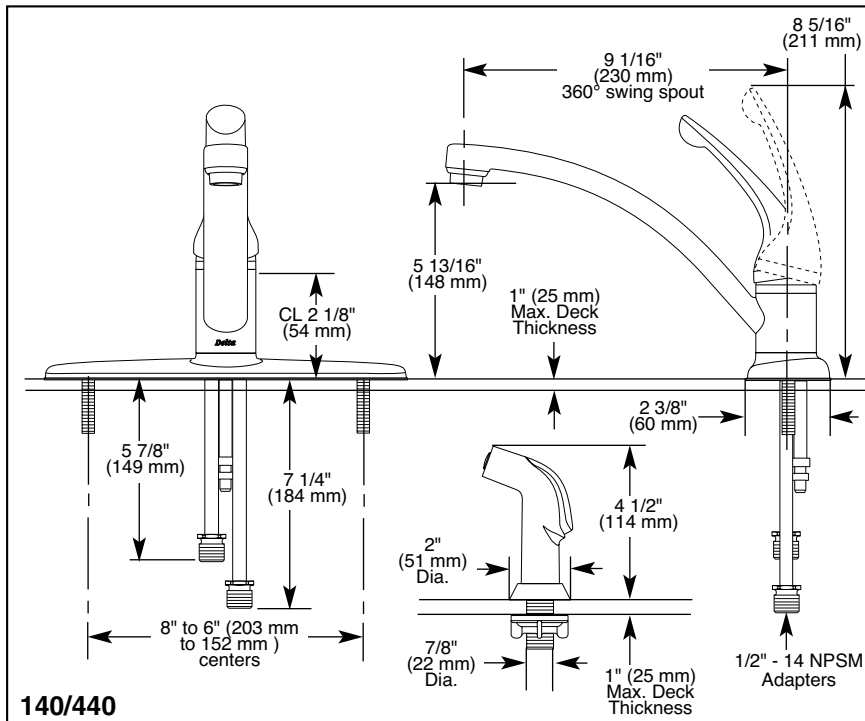

Submitted Model No.: _____

Specific Features: _____

KITCHEN FAUCETS

- Single Handle
- Signature™ Series
- Deck Mount
- 3 and 4 Hole Sink Applications
- Quick Snap® Vegetable Sprayer Hose Installation on Models 340 and 440 Series

LISTED
UL Listed to US and Canadian
Safety Standards and Classified
in accordance with
ANSI/NSF 61
21PL

COMPLIES WITH:

- ASME A112.18.1
- CSA B125
- Indicates ADA compliance to CABO/ANSI A117.1
- IAPMO Listed
- CSA Certified
- City of L.A. approved (340, 440)

STANDARD SPECIFICATIONS:

- Single handle kitchen deck faucets for exposed mounting on three and four hole sinks.
- Solid brass fabricated body.
- 9 1/16" (230 mm) long spout swings 360°.
- Lever handle shall return to neutral position when faucet is turned off.
- Red and blue button on handle.
- Control mechanism shall be of the rotating stainless steel ball type with replaceable non-metallic seats operating in stainless steel lined sockets.
- 3/8" O.D. straight, staggered copper supply tubes - 5 7/8" (149 mm) and 7 1/4" (184 mm) long supplied with 1/2"-14 NPSM adapters.
- Models 140 and 440 series can be field converted from 8" (203 mm) to 6" (152 mm) centers. RP288 mounting bolts available separately.
- Models 340 and 440 series with spray attachment have anti-siphon device as integral part of valve body.
- Quick Snap® vegetable sprayer hose installation on models 340 and 440 series.

Delta reserves the right (1) to make changes in specifications and materials, and (2) to change or discontinue models, both without notice or obligation. Dimensions are for reference only.