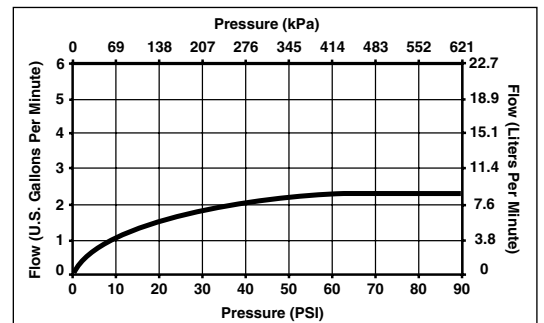

STANDARD SPECIFICATIONS:

- Single handle kitchen deck faucets for exposed mounting on three and four hole sinks.
- Solid brass fabricated body.
- 9 1/16" (230 mm) long spout swings 360°.
- Lever handle shall return to neutral position when faucet is turned off.
- Red and blue button on handle.
- Control mechanism shall be of the rotating stainless steel ball type with replaceable non-metallic seats operating in stainless steel lined sockets.
- 3/8" O.D. straight, staggered copper supply tubes - 5 7/8" (149 mm) and 7 1/4" (184 mm) long supplied with 1/2"-14 NPSM adapters.
- Models 140 and 440 series can be field converted from 8" (203 mm) to 6" (152 mm) centers. RP288 mounting bolts available separately.
- Models 340 and 440 series with spray attachment have anti-siphon device as integral part of valve body.
- Quick Snap® vegetable sprayer hose installation on models 340 and 440 series.

Delta reserves the right (1) to make changes in specifications and materials, and (2) to change or discontinue models, both without notice or obligation. Dimensions are for reference only.

Standard Features	140-WF	140-SSWF	140-WHWF	340-WF	340-BSWF	340-SSWF	340-WHWF	440-WF	440-BSWF	440-CBWF	440-SSWF	440-WHWF
Washerless	◆	◆	◆	◆	◆	◆	◆	◆	◆	◆	◆	◆
8" (203 mm) Centers-field converts to 6" (152 mm) centers	◆	◆	◆					◆	◆	◆	◆	◆
8" (203 mm) Centers				◆	◆	◆	◆					
Lever Handle	♿	♿	♿	♿	♿	♿	♿	♿	♿	♿	♿	♿
Three Hole Installation	◆	◆	◆	◆	◆	◆	◆					
Four Hole Installation								◆	◆	◆	◆	◆
45" (1143 mm) Quick Connect Hose & Spray Assembly				◆	◆	◆	◆	◆	◆	◆	◆	◆
Sprayhead Matches Finish				◆	◆	◆	◆	◆	◆	◆	◆	◆
3/8" O.D. Straight, Staggered Copper Supply Tubes-5 7/8" (149 mm) and 7 1/4" (184 mm) Long Supplied with 1/2"-14 NPSM Adapters to Accept 1/2" Iron Pipe	◆	◆	◆	◆	◆	◆	◆	◆	◆	◆	◆	◆
Biscuit Finish					◆				◆			
Chrome Finish	◆			◆				◆				
Chrome & <i>Brilliance</i> [®] Polished Brass Finish										◆		
<i>Brilliance</i> [®] Stainless Finish		◆				◆					◆	
White Finish			◆				◆					◆