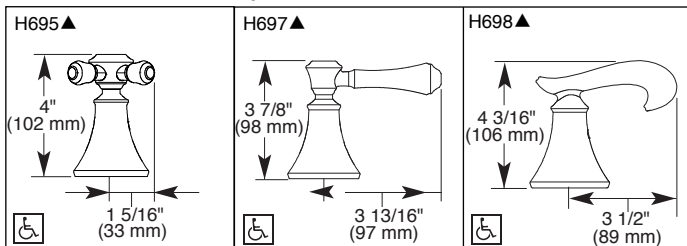

Submitted Model No.: _____

Specific Features: _____

Available LHP Handle Options

▲ Designate proper finish suffix

**ROMAN
TUB/WHIRLPOOL
FAUCET TRIM**

- Cassidy™ Series
- Three Hole Installation (T2795 Series)
- Four Hole Installation (T4795 Series)

STANDARD SPECIFICATIONS:

- Handshower 2.0 gpm @ 60 PSI
- Trim Only for two handle Roman Tub faucet for concealed mounting.
- Temperature and volume controlled with handles.
- Rough-In kit must also be ordered to complete installation (R4707 for four hole and R2707 for three hole). There are separate specification sheets on each rough-in kit if more details are required.
- Three-setting H₂okinetic™ handshower - H₂okinetic spray, massage spray and pause.
- Handshower includes double check valves for backflow prevention (T4795 Series).
- LHP - Less Handle Program. See handle options below.