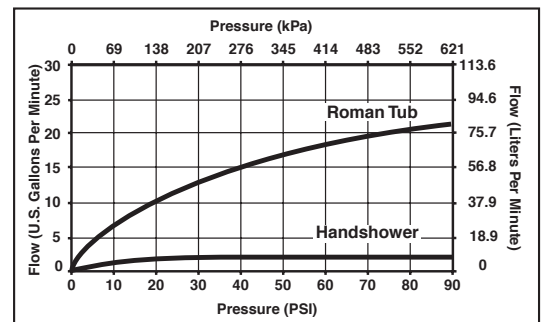

COMPLETE VALVE COMPLIES WITH:

- ASME A112.18.1 / CSA B125.1
- ♿ Indicates compliance to ICC/ANSI A117.1 - valve control only

55 E. 111th Street, Indianapolis, Indiana 46280
350 South Edgeware Road, St. Thomas, Ontario Canada N5P 4L1
© 2015 Masco Corporation of Indiana

Delta reserves the right (1) to make changes in specifications and materials, and (2) to change or discontinue models, both without notice or obligation. Dimensions are for reference only. See current full-line price book or www.deltafaucet.com for finish options and product availability.

DSP-B-T2795-LHP Rev. E