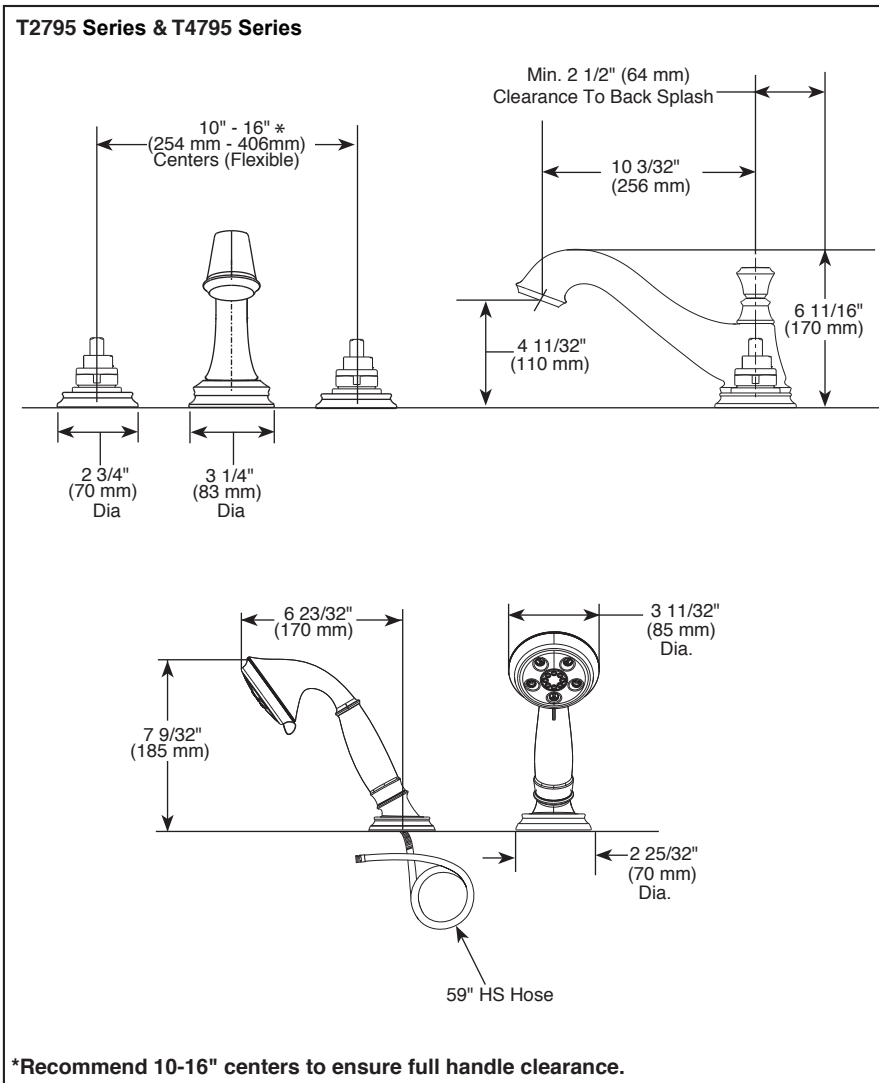

Submitted Model No.: _____

Specific Features: _____

Available LHP Handle Options

▲ Designate proper finish suffix

**ROMAN
TUB/WHIRLPOOL
FAUCET TRIM**

- Cassidy™ Series
- Three Hole Installation (T2795 Series)
- Four Hole Installation (T4795 Series)

STANDARD SPECIFICATIONS:

- Handshower 2.0 gpm @ 60 PSI
- Trim Only for two handle Roman Tub faucet for concealed mounting.
- Temperature and volume controlled with handles.
- Rough-In kit must also be ordered to complete installation (R4707 for four hole and R2707 for three hole). There are separate specification sheets on each rough-in kit if more details are required.
- Three-setting H₂okinetic™ handshower - H₂okinetic spray, massage spray and pause.
- Handshower includes double check valves for backflow prevention (T4795 Series).
- LHP - Less Handle Program. See handle options below.