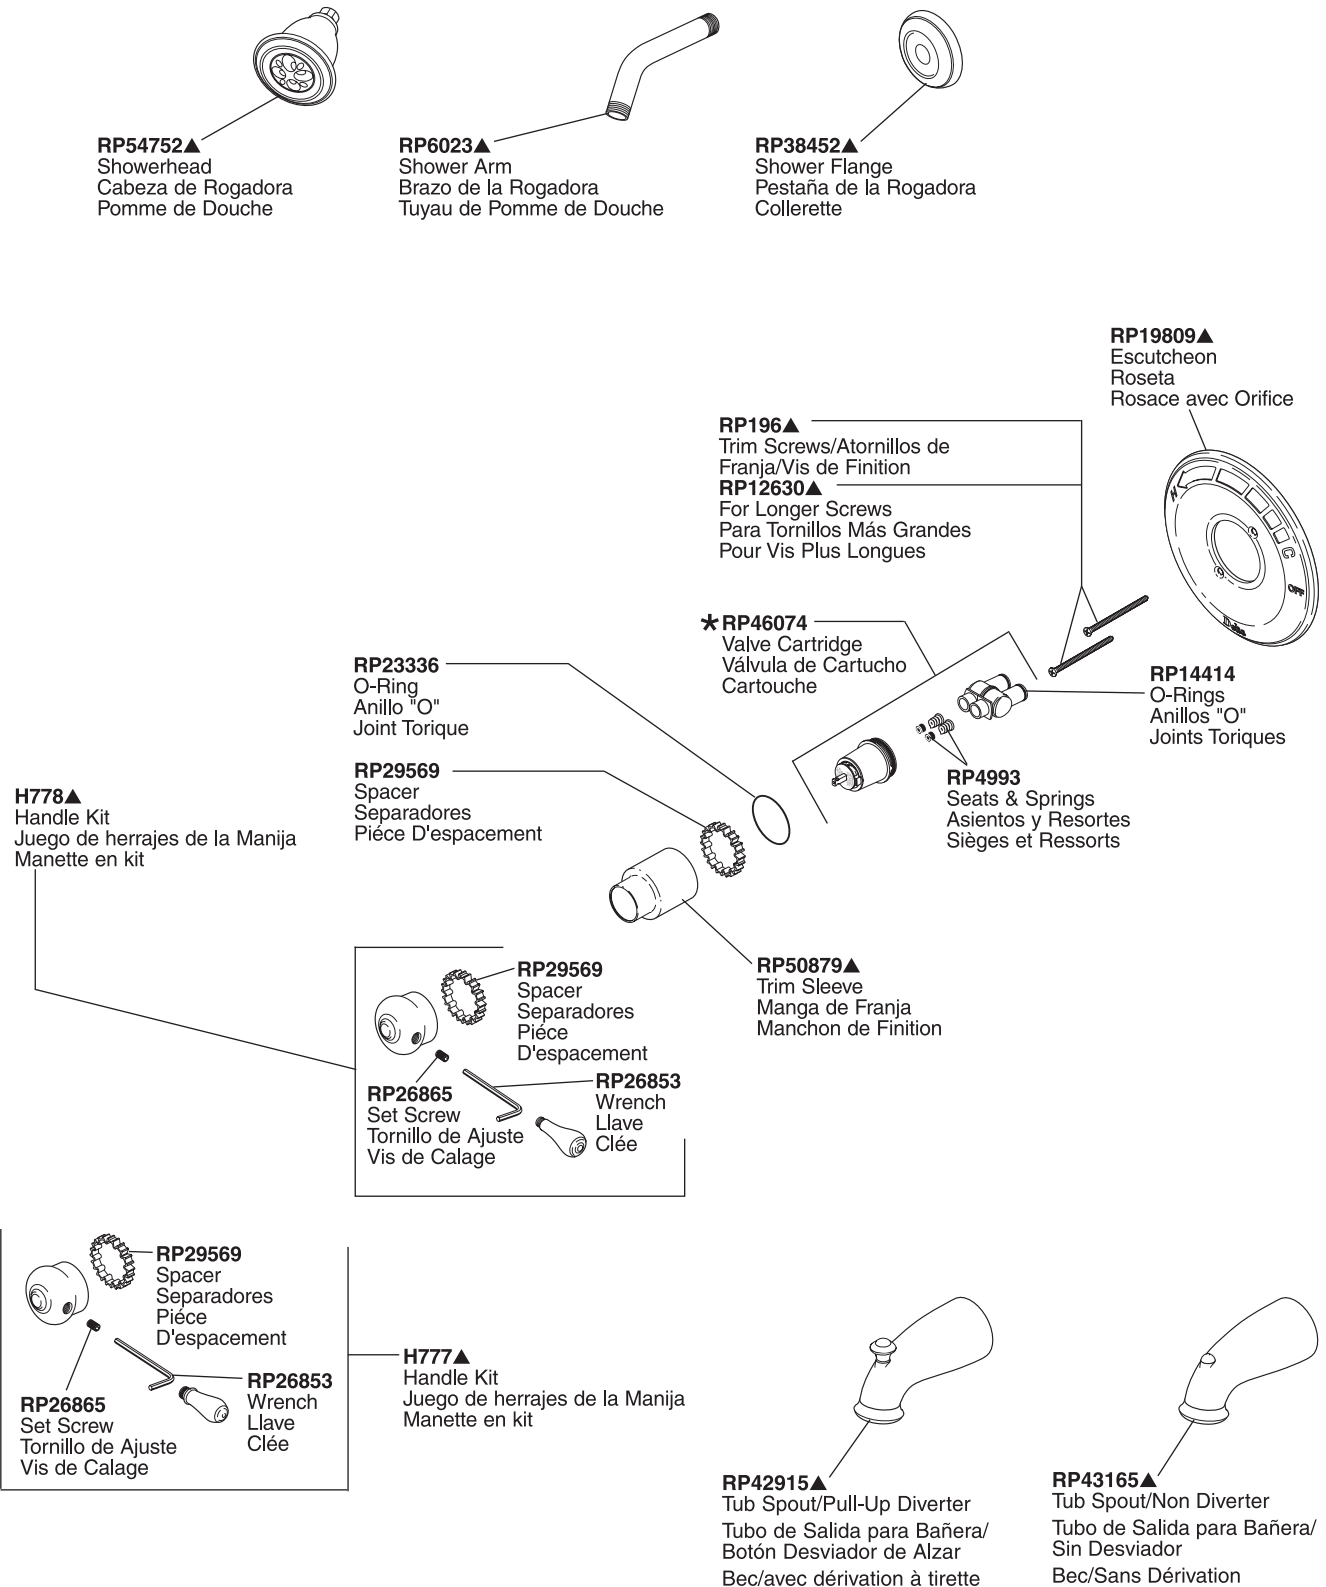

Tub/Shower Trim Garniture pour Bain/Douche

Adorno para Bañera/Ducha

Models/Modelos/Modèles T14278-H20 & T14478-H20 Series/Series/Seria

Tub/Shower

Tub/Shower Trim Garniture pour Bain/Douche

Adorno para Bañera/Ducha

Models/Modelos/Modèles T14278-H20 & T14478-H20 Series/Series/Seria

Tub/Shower

Cartridge Summary Reference Sheet		
Units shipped in March 2006 and after.	Units shipped before March 2006.	Replacement cartridges shipped in July 2006 and after.
<p>MultiChoice® 13/14</p> <p>Order RP46074 to Replace Cartridge.</p>	<p>Old Monitor® 1300/1400</p> <p>Order RP19804 to Replace Cartridge.</p>	<p>New Monitor® 1300/1400</p> <p>Order RP19804 to Replace Cartridge.</p>
<p>17</p> <p>Order RP46463 to Replace Cartridge.</p>	<p>1700</p> <p>Order RP32104 to Replace Cartridge.</p>	<p>NA</p>
<p>17T</p> <p>Order RP47201 to Replace Cartridge.</p>	<p>NA Will Not Fit</p>	<p>NA</p>