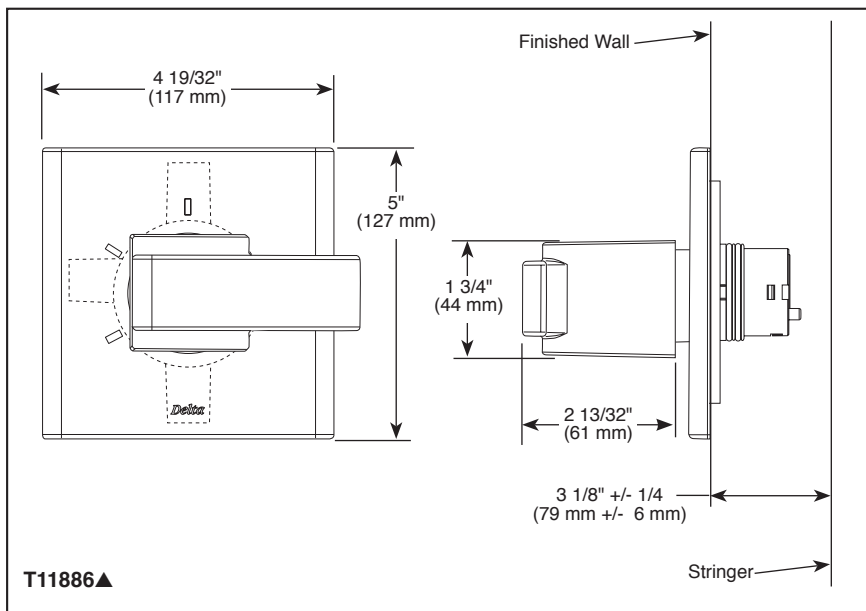

CUSTOM SHOWER DIVERTER

- Arzo® Collection
- Three Function Diverter Trim (T11886)
- Six Function Diverter Trim (T11986)
- Coordinates With All Delta Arzo® Styled Bath Suites

Submitted Model No.: _____

Specific Features: _____

DSP-B-T11886 Rev. C

STANDARD SPECIFICATIONS

- Three function diverter. 2 individual positions, 1 shared position.
- Six function diverter. 3 individual positions, 3 shared positions.
- 1/2" rough-in.
- Must also order R11000 rough-in.