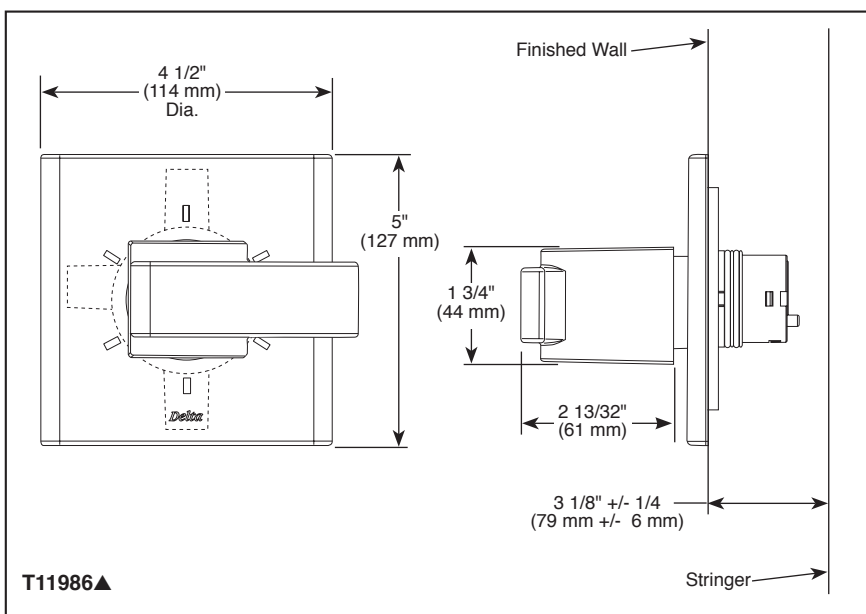

CUSTOM SHOWER DIVERTER

- Arzo® Collection
- Three Function Diverter Trim (T11886)
- Six Function Diverter Trim (T11986)
- Coordinates With All Delta Arzo® Styled Bath Suites

Submitted Model No.: _____

Specific Features: _____

DSP-B-T11886 Rev. C

STANDARD SPECIFICATIONS

- Three function diverter. 2 individual positions, 1 shared position.
- Six function diverter. 3 individual positions, 3 shared positions.
- 1/2" rough-in.
- Must also order R11000 rough-in.