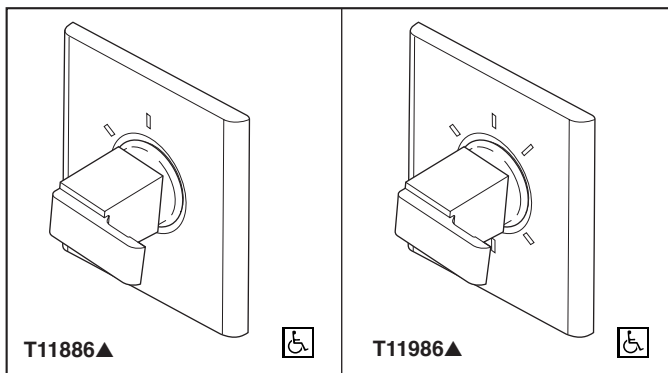

CUSTOM SHOWER DIVERTER

- Arzo® Collection
- Three Function Diverter Trim (T11886)
- Six Function Diverter Trim (T11986)
- Coordinates With All Delta Arzo® Styled Bath Suites

Submitted Model No.: _____

Specific Features: _____

DSP-B-T11886 Rev. C

STANDARD SPECIFICATIONS

- Three function diverter. 2 individual positions, 1 shared position.
- Six function diverter. 3 individual positions, 3 shared positions.
- 1/2" rough-in.
- Must also order R11000 rough-in.