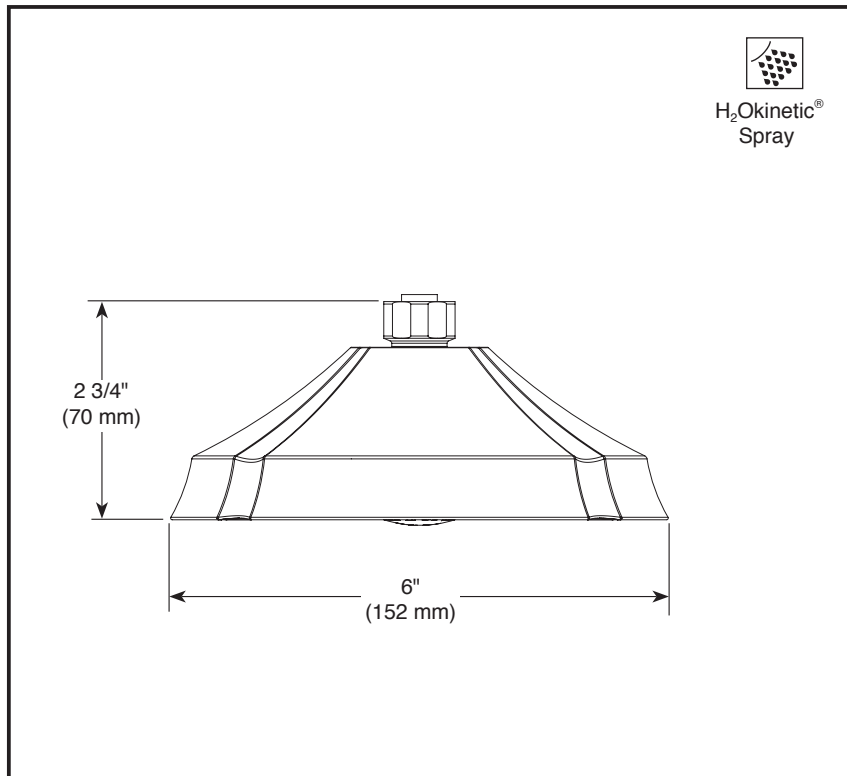

▲ Designate proper finish suffix

see what Delta can do™

SHOWERHEAD

■ Single Setting Showerhead

FEATURES:

- H₂Okinetic Technology® Showerhead

STANDARD SPECIFICATIONS:

- Maximum 1.75 gpm @ 80 psi, 6.6 L/min @ 550 kPa
- Standard 1/2" pipe fitting
- Metal ball connector

WARRANTY

- Lifetime limited warranty on parts (other than electronic parts and batteries) and finishes; or, for commercial users, for 5 years from the date of purchase.
- 5 year limited warranty on electronic parts (other than batteries); or for commercial users, for 1 year from the date of purchase. No warranty is provided on batteries.

COMPLIES WITH:

- ASME A112.18.1 / CSA B125.1
- EPA WaterSense®

Delta reserves the right (1) to make changes in specifications and materials, and (2) to change or discontinue models, both without notice or obligation. Dimensions are for reference only. See current full-line price book or www.deltafaucet.com for finish options and product availability.

DSP-B-RP61265 Rev. B

Delta Faucet Company

55 E. 111th Street, Indianapolis, IN 46280
350 South Edgeware Road, St. Thomas, ON N5P 4L1
© 2017 Delta Faucet Company