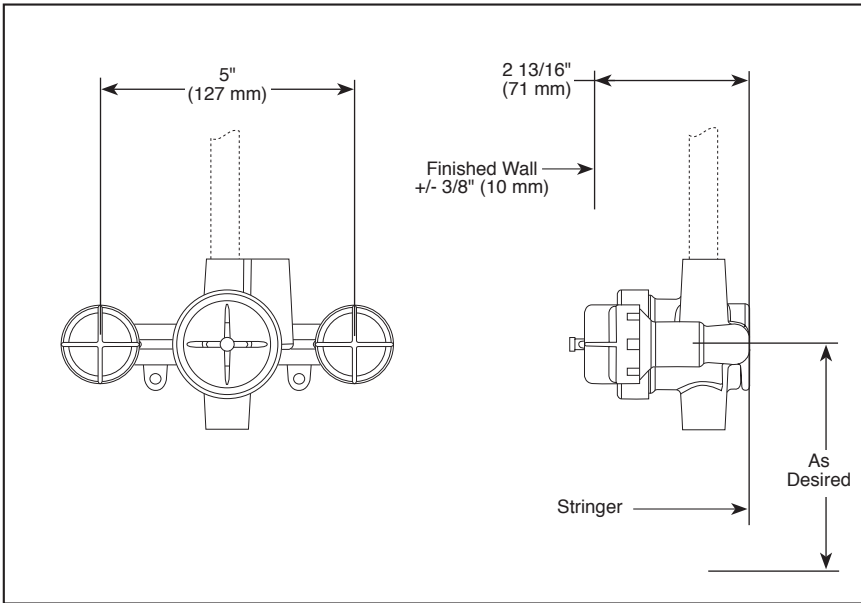

# JETTED SHOWER XO<sup>®</sup> ROUGH MODULES

■ Jet Module w/ Extra Outlet Rough Only  
(R1827-XO)

## STANDARD SPECIFICATIONS

- Brass body.
- Back-to-back installation capability.
- Additional outlet option for jetted shower XO<sup>®</sup> series.
- Extra outlet models (XO) include 3 port, six position diverter.
- For use with T1837, T18037-XO, T1817, & T18017-XO diverter trims.