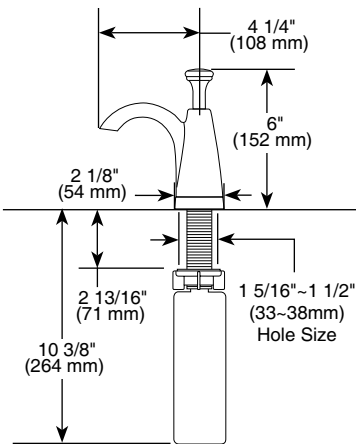

999-DST ▲

999-DST with optional soap dispenser RP47280

Submitted Model No.: _____

Specific Features: _____

Optional Soap Dispenser RP47280

▲ Designate Proper Finish Suffix

Delta reserves the right (1) to make changes in specifications and materials, and (2) to change or discontinue models, both without notice or obligation. Dimensions are for reference only. See current full-line price book or www.specselect.com for finish options and product availability.

DSP-K-999-DST Rev. C

BAR / PREP SINK FAUCETS

- Allora® Collection
- Single Handle Deck Mount Pull-Down
- Single or 2 Hole Sink Applications
- Optional Soap Dispenser
- DIAMOND™ Seal Technology
- Integrated Supply Tubes

STANDARD SPECIFICATIONS:

- 14 1/2" (368 mm) high, 6 7/8" (175 mm) long, spout swings 360°.
- Lever handle. Control mechanism is the diamond embedded ceramic disc cartridge.
- Single function spray head.
- Quick connect hoses.
- Magnetic docking system secures sprayer to spout.
- Red/Blue graphics on handle button to indicate hot/cold temperature.
- Integral double check valves in sprayer assembly.
- Integral hose lead to aide installation.
- Spacer for mounting nut to reduce number of turns required for installation.
- Mounting wrench to assist in tightening mounting nut securely.
- Hose travels inside mounting shank so it will not interfere with deck edges.
- 3/8" O.D. straight, staggered PEX supply tubes, 33 1/2" (851 mm) and 35" (889 mm).