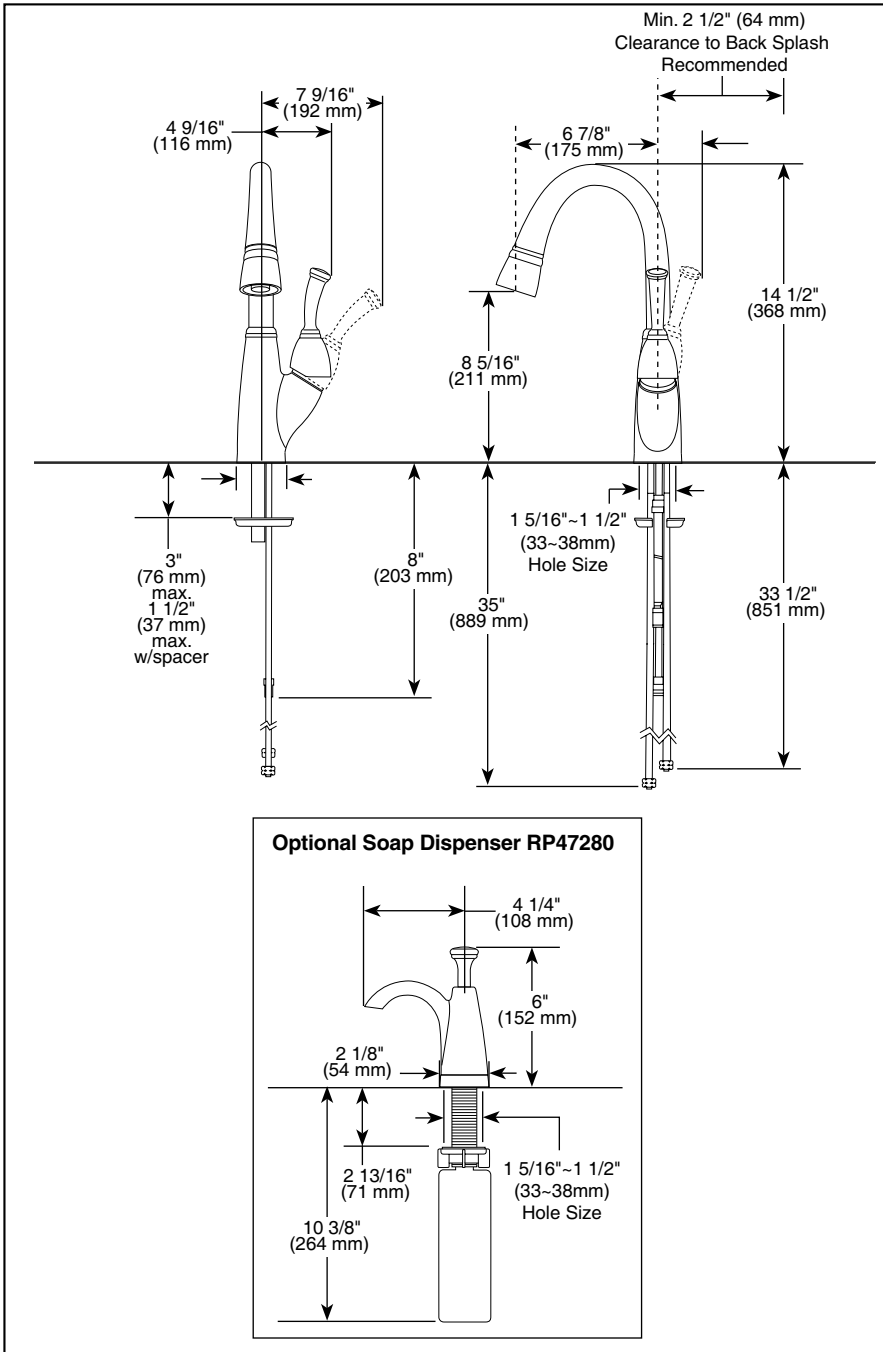

999-DST ▲

999-DST with optional soap dispenser RP47280

Submitted Model No.: _____

Specific Features: _____

Optional Soap Dispenser RP47280

▲ Designate Proper Finish Suffix

Delta reserves the right (1) to make changes in specifications and materials, and (2) to change or discontinue models, both without notice or obligation. Dimensions are for reference only. See current full-line price book or www.specselect.com for finish options and product availability.

DSP-K-999-DST Rev. C

BAR / PREP SINK FAUCETS

- Allora® Collection
- Single Handle Deck Mount Pull-Down
- Single or 2 Hole Sink Applications
- Optional Soap Dispenser
- DIAMOND™ Seal Technology
- Integrated Supply Tubes

STANDARD SPECIFICATIONS:

- 14 1/2" (368 mm) high, 6 7/8" (175 mm) long, spout swings 360°.
- Lever handle. Control mechanism is the diamond embedded ceramic disc cartridge.
- Single function spray head.
- Quick connect hoses.
- Magnetic docking system secures sprayer to spout.
- Red/Blue graphics on handle button to indicate hot/cold temperature.
- Integral double check valves in sprayer assembly.
- Integral hose lead to aide installation.
- Spacer for mounting nut to reduce number of turns required for installation.
- Mounting wrench to assist in tightening mounting nut securely.
- Hose travels inside mounting shank so it will not interfere with deck edges.
- 3/8" O.D. straight, staggered PEX supply tubes, 33 1/2" (851 mm) and 35" (889 mm).