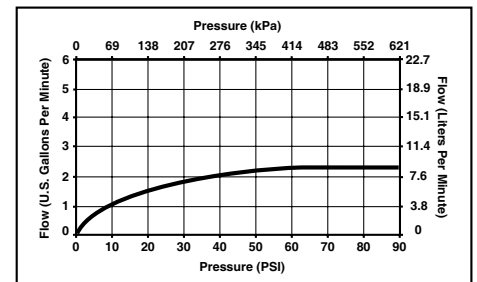

55 E. 111th Street, Indianapolis, Indiana 46280
395 Matheson Blvd. E., Mississauga, ON L4Z 2H2
© 2009 Masco Corporation of Indiana