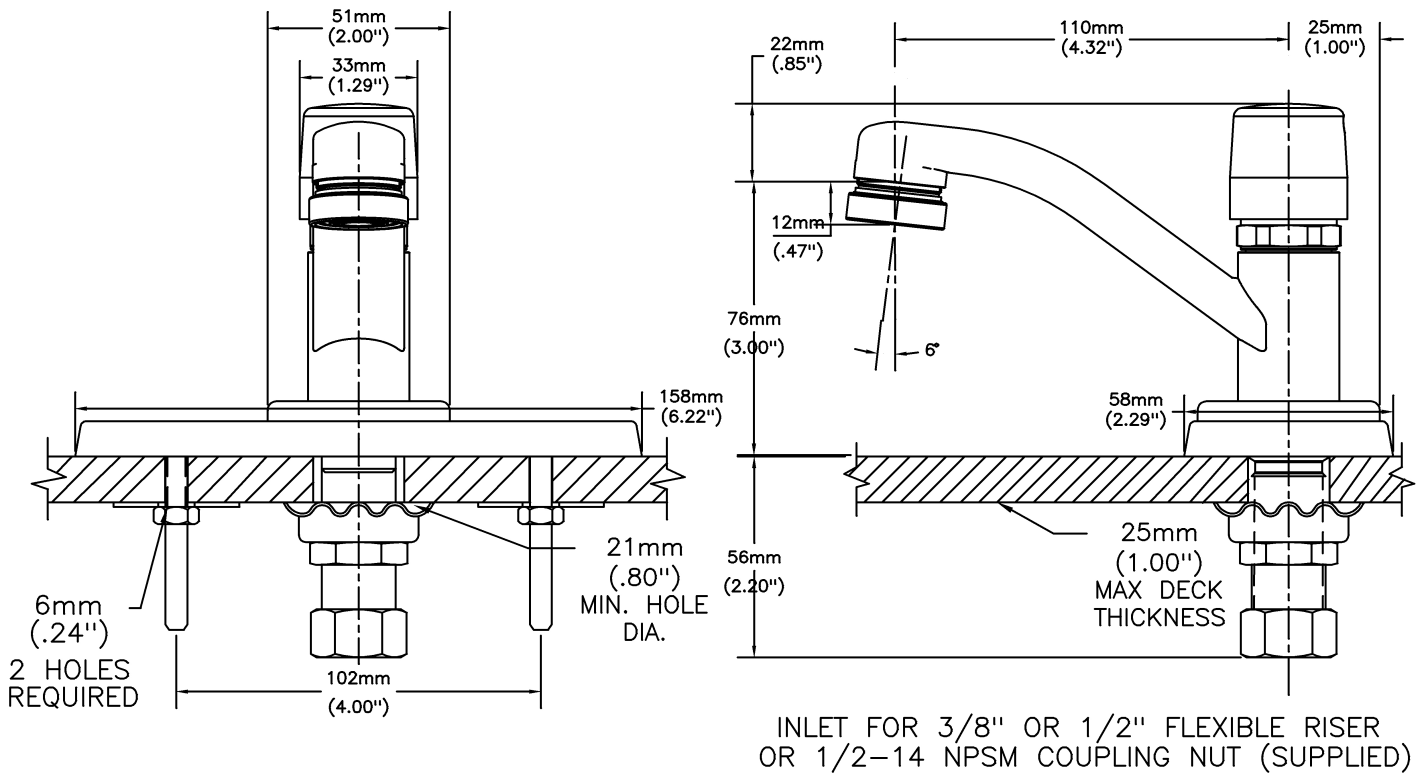

Metering Faucets

3 Hole 4" single push button metering faucet w/ brass cover plate-0.5 gpm Vandal resistant outlet

Model No: 86T0104

COMPLIES WITH:

- CSA certified.
- Complies to ASME Standard A112.18.1/CSA B125.1.
- Verified compliant with 0.25% weighted average Pb content regulations
- Verified compliant with 0.25% weighted average Pb content regulations
- (Contact Delta Representative for State and/or Local Approvals)

NOTES:

Verified compliant with 0.25% weighted average Pb content regulations

SPECIFICATION:

- Single push button non-mixing metering faucet
- With cast brass cover plate
- 3 hole 4" centers(faucet does not lock to coverplate)
- Vandal resistant push button
- 4.25" long rigid spout
- Vandal resistant 0.5GPM (1.9L/min) flow control non-aerating spray outlet
- Polished chrome plate finish
- Slow close cartridge

OPERATION:

- Not Available

(Dimensional drawing on following page)

Delta reserves the right (1) to make changes to specifications and materials, and (2) to change or discontinue models, both without notice or obligation. Dimensions are for reference. Measurement may vary plus or minus 6mm(0.25"). Mounting locations are suggested only. Check with local codes for requirements in your area. This spec was produced March 21, 2014.

-FACTORY SET FOR 9 TO 16 SECOND CYCLE AT 50 PSI
 -TOTAL FLOW NOT TO EXCEED 0.25 US GPM PER
 PUSH BUTTON ACTIVATION

Delta reserves the right (1) to make changes to specifications and materials, and (2) to change or discontinue models, both without notice or obligation. Dimensions are for reference. Measurement may vary plus or minus 6mm(0.25"). Mounting locations are suggested only. Check with local codes for requirements in your area. This spec was produced March 21, 2014.