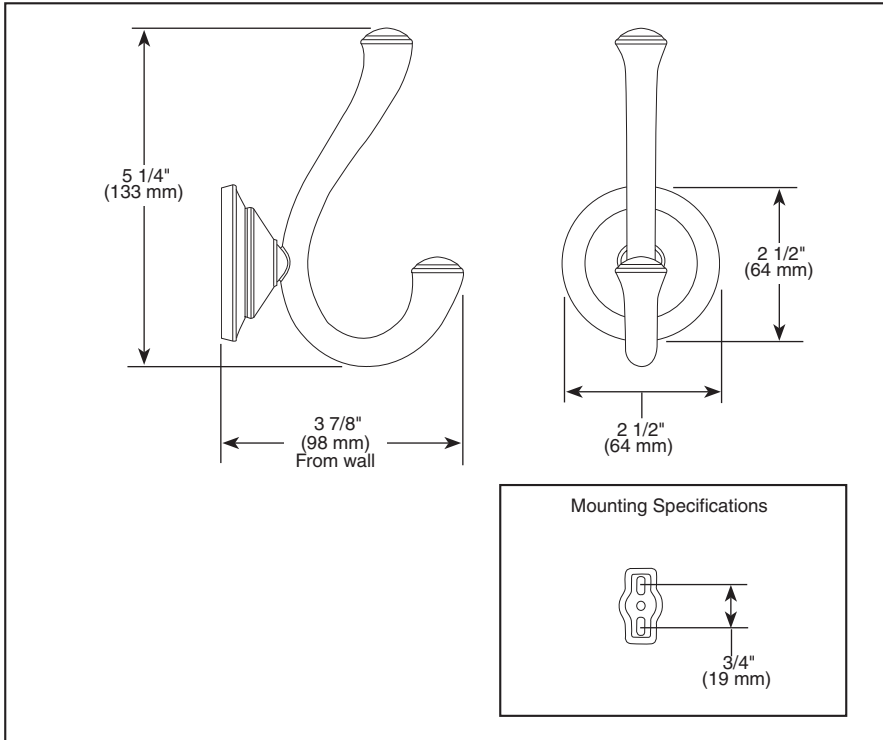

Submitted Model No.: _____
 Specific Features: _____

▲ Designate Proper Finish Suffix

ACCESSORIES

- Linden™ Bath Collection
- Robe Hook

STANDARD SPECIFICATIONS:

- Wood blocking is preferable behind all wall surfaces. If wood blocking is not available, the following fasteners are suggested: Tile/Masonry-Plastic or lead Anchors Plaster/drywall-Toggle bolts.
- Mounting hardware included with product.