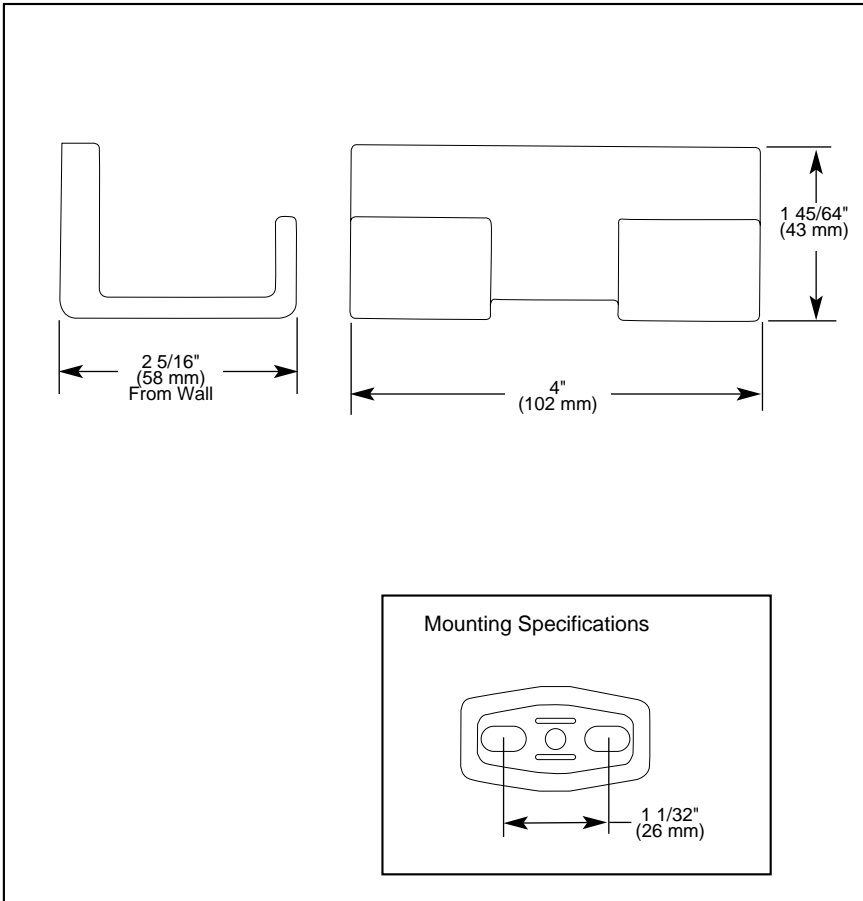

**DELTA**  
**ACCESSORIES**  
 ■ Robe Hook

Submitted Model No.: \_\_\_\_\_

Specific Features: \_\_\_\_\_

**STANDARD SPECIFICATIONS:**

- Wood blocking is preferable behind all wall surfaces. If wood blocking is not available, the following fasteners are suggested: Tile/Masonry-Plastic or lead Anchors Plaster/Drywall-Toggle bolts.
- Mounting hardware must be purchased separately.