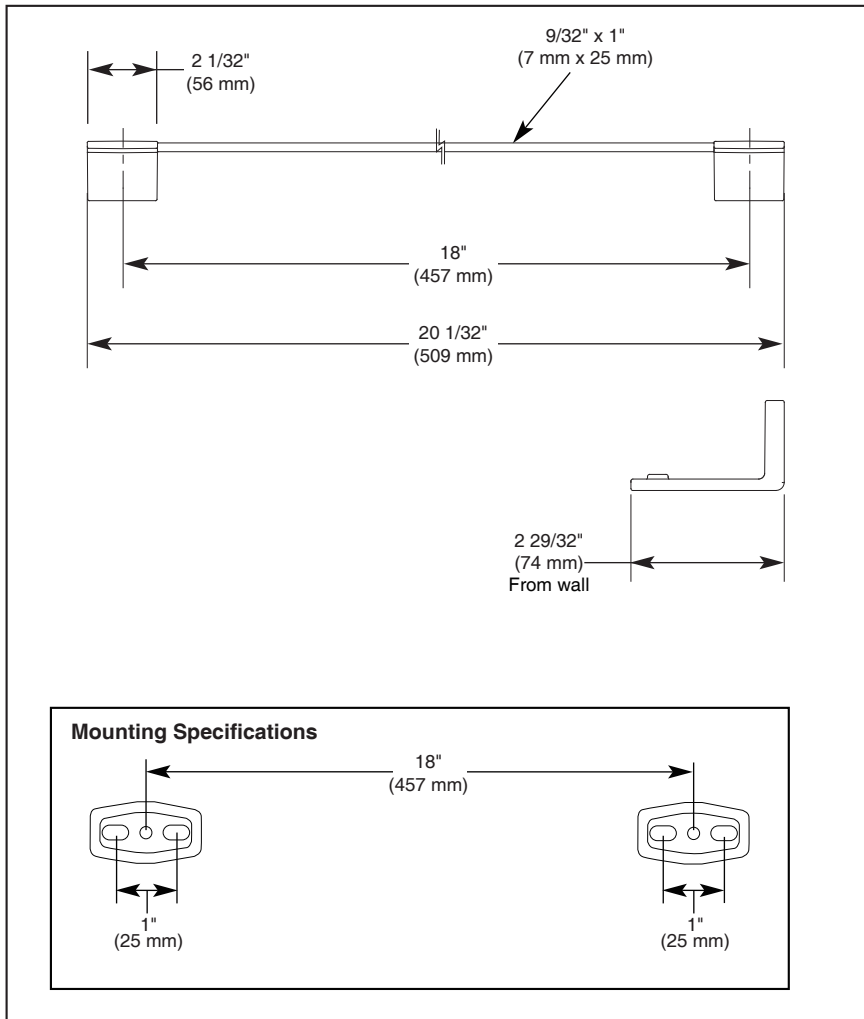

▲ Designate proper finish suffix

ACCESSORIES

- Vero™ Bath Collection
- 18" Towel Bar

STANDARD SPECIFICATIONS:

- Wood blocking is preferable behind all wall surfaces. If wood blocking is not available, the following fasteners are suggested: Tile/Masonry-Plastic or lead Anchors Plaster/drywall-Toggle bolts.
- Mounting hardware and mounting instructions included with product.

WARRANTY

- Lifetime Faucet and Finish Limited Warranty to the original consumer purchaser to be free from defects in material and workmanship.
- 5 Year Limited Warranty for usage in all industrial, commercial and business applications.

Delta reserves the right (1) to make changes in specifications and materials, and (2) to change or discontinue models, both without notice or obligation. Dimensions are for reference only. See full-line price book or www.specselect.com for finish options and product availability.

DSP-A-77718 Rev. A

55 E. 111th Street, Indianapolis, Indiana 46280
395 Matheson Blvd. E., Mississauga, ON L4Z 2H2
© 2010 Masco Corporation of Indiana