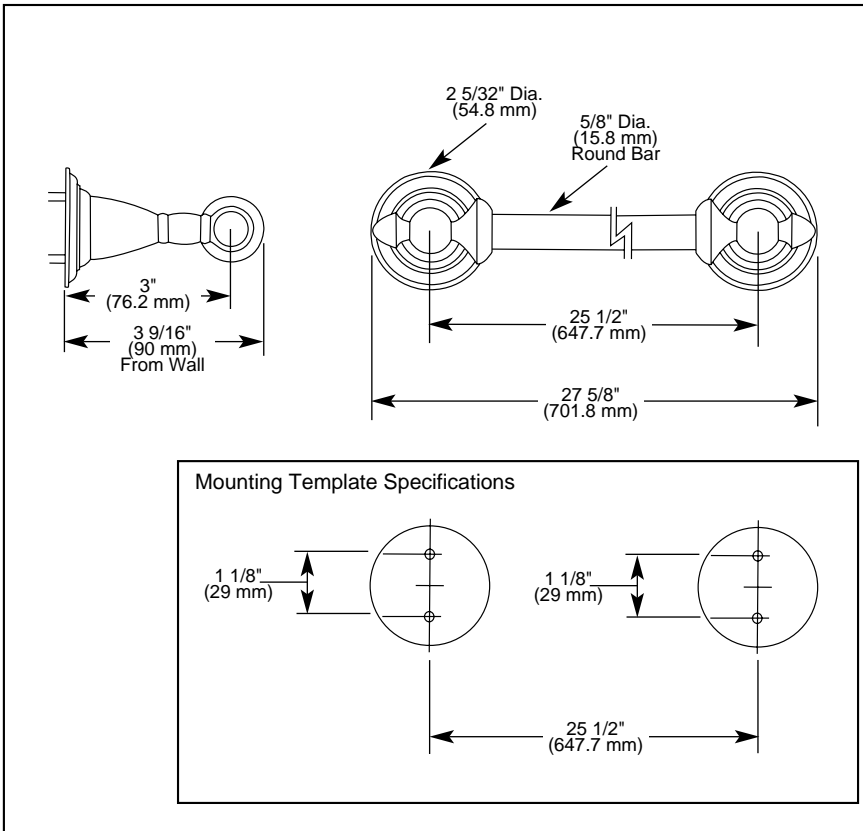

DELTA[®]

ACCESSORIES

- Victorian[®] Series
- 24" Towel bar

Submitted Model No.: _____

Specific Features: _____

STANDARD SPECIFICATIONS:

- Wood blocking is preferable behind all wall surfaces. If wood blocking is not available, the following fasteners are suggested: Tile/Masonry-Plastic or lead Anchors Plaster/drywall-Toggle bolts.
- Mounting hardware and mounting template included with product.