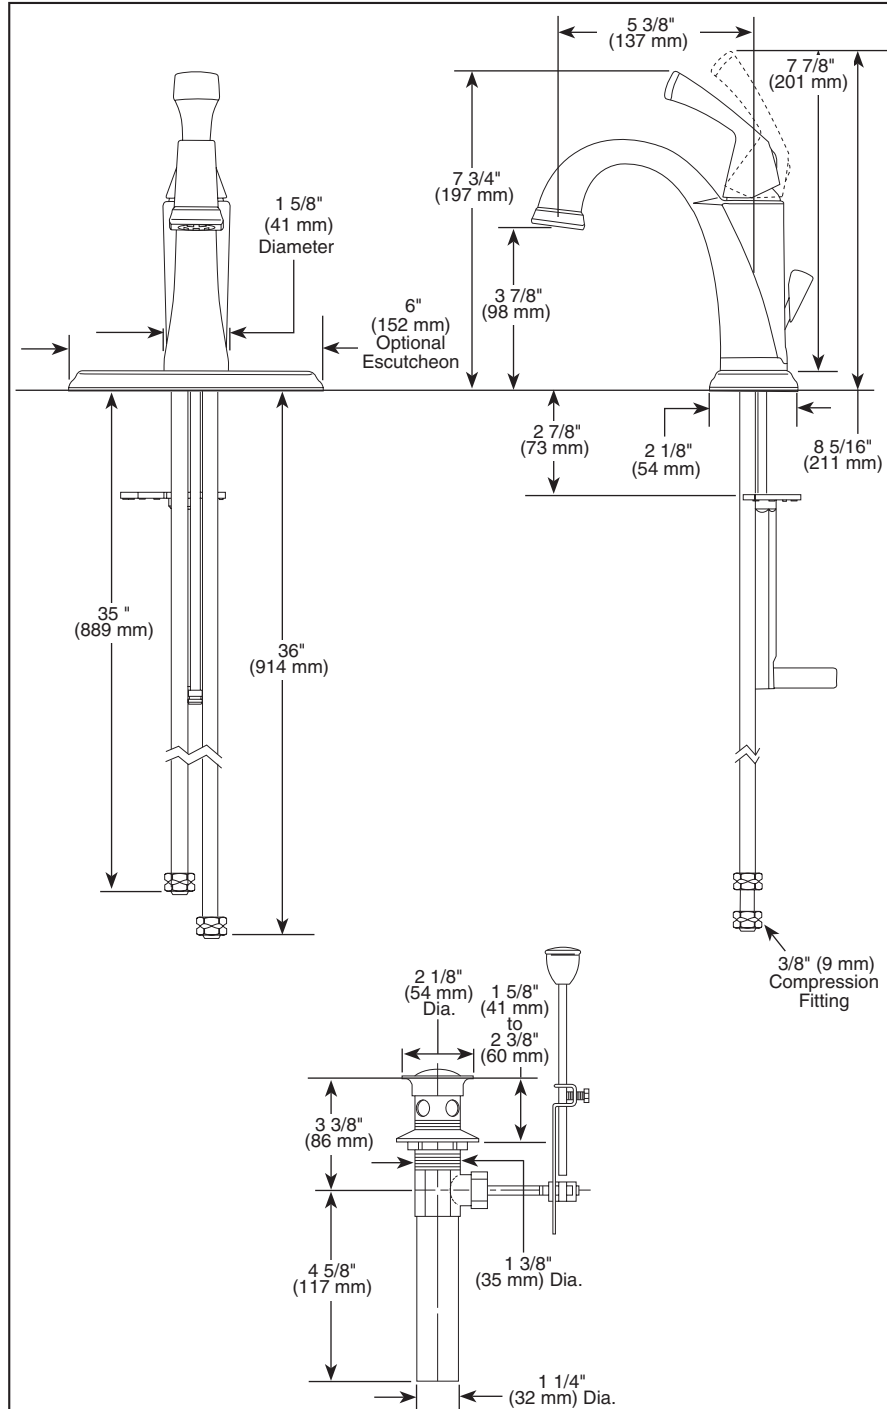

# LAVATORY FAUCETS

- Dryden™ Collection
- DIAMOND™ Seal Technology
- Single Handle Deck Mount
- 1 or 3 Hole Mount  
(Optional 6" Escutcheon Included)

Submitted Model No.: \_\_\_\_\_

Specific Features: \_\_\_\_\_

## STANDARD SPECIFICATIONS:

- Single handle lavatory deck faucet.
- 1 or 3 hole mount (6" escutcheon plate included).
- Solid brass fabricated body.
- 5 3/8" (137 mm) long spout.
- 1 1/8" minimum - 1 1/2" maximum hole size.
- Lever handle. Control mechanism is the diamond embedded ceramic disc cartridge.
- Control handle shall return to neutral position when valve is turned off.
- 3/8" O.D. straight, staggered pex supply tubes 35" (889 mm) and 36" (914 mm) long.
- Maximum 1.5 gpm flowrate @ 60 PSI.
- Models have metal drain with pop-up type fitting with plated flange and stopper.

## COMPLIES WITH:

- ASME A112.18.1 / CSA B125.1
- ASME A112.18.2 / CSA B125.2
- Indicates compliance to ICC/ANSI A117.1
- EPA Water Sense
- Meets 0.25% weighted average lead content regulations.

Delta reserves the right (1) to make changes in specifications and materials, and (2) to change or discontinue models, both without notice or obligation. Dimensions are for reference only. See current full-line price book or [www.specselect.com](http://www.specselect.com) for finish options and product availability.