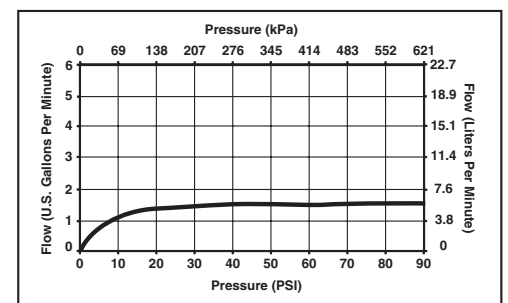

Delta reserves the right (1) to make changes in specifications and materials, and (2) to change or discontinue models, both without notice or obligation. Dimensions are for reference only. See current full-line price book or www.specselect.com for finish options and product availability.

55 E. 111th Street, Indianapolis, Indiana 46280
395 Matheson Blvd. E., Mississauga, ON L4Z 2H2
© 2009 Masco Corporation of Indiana