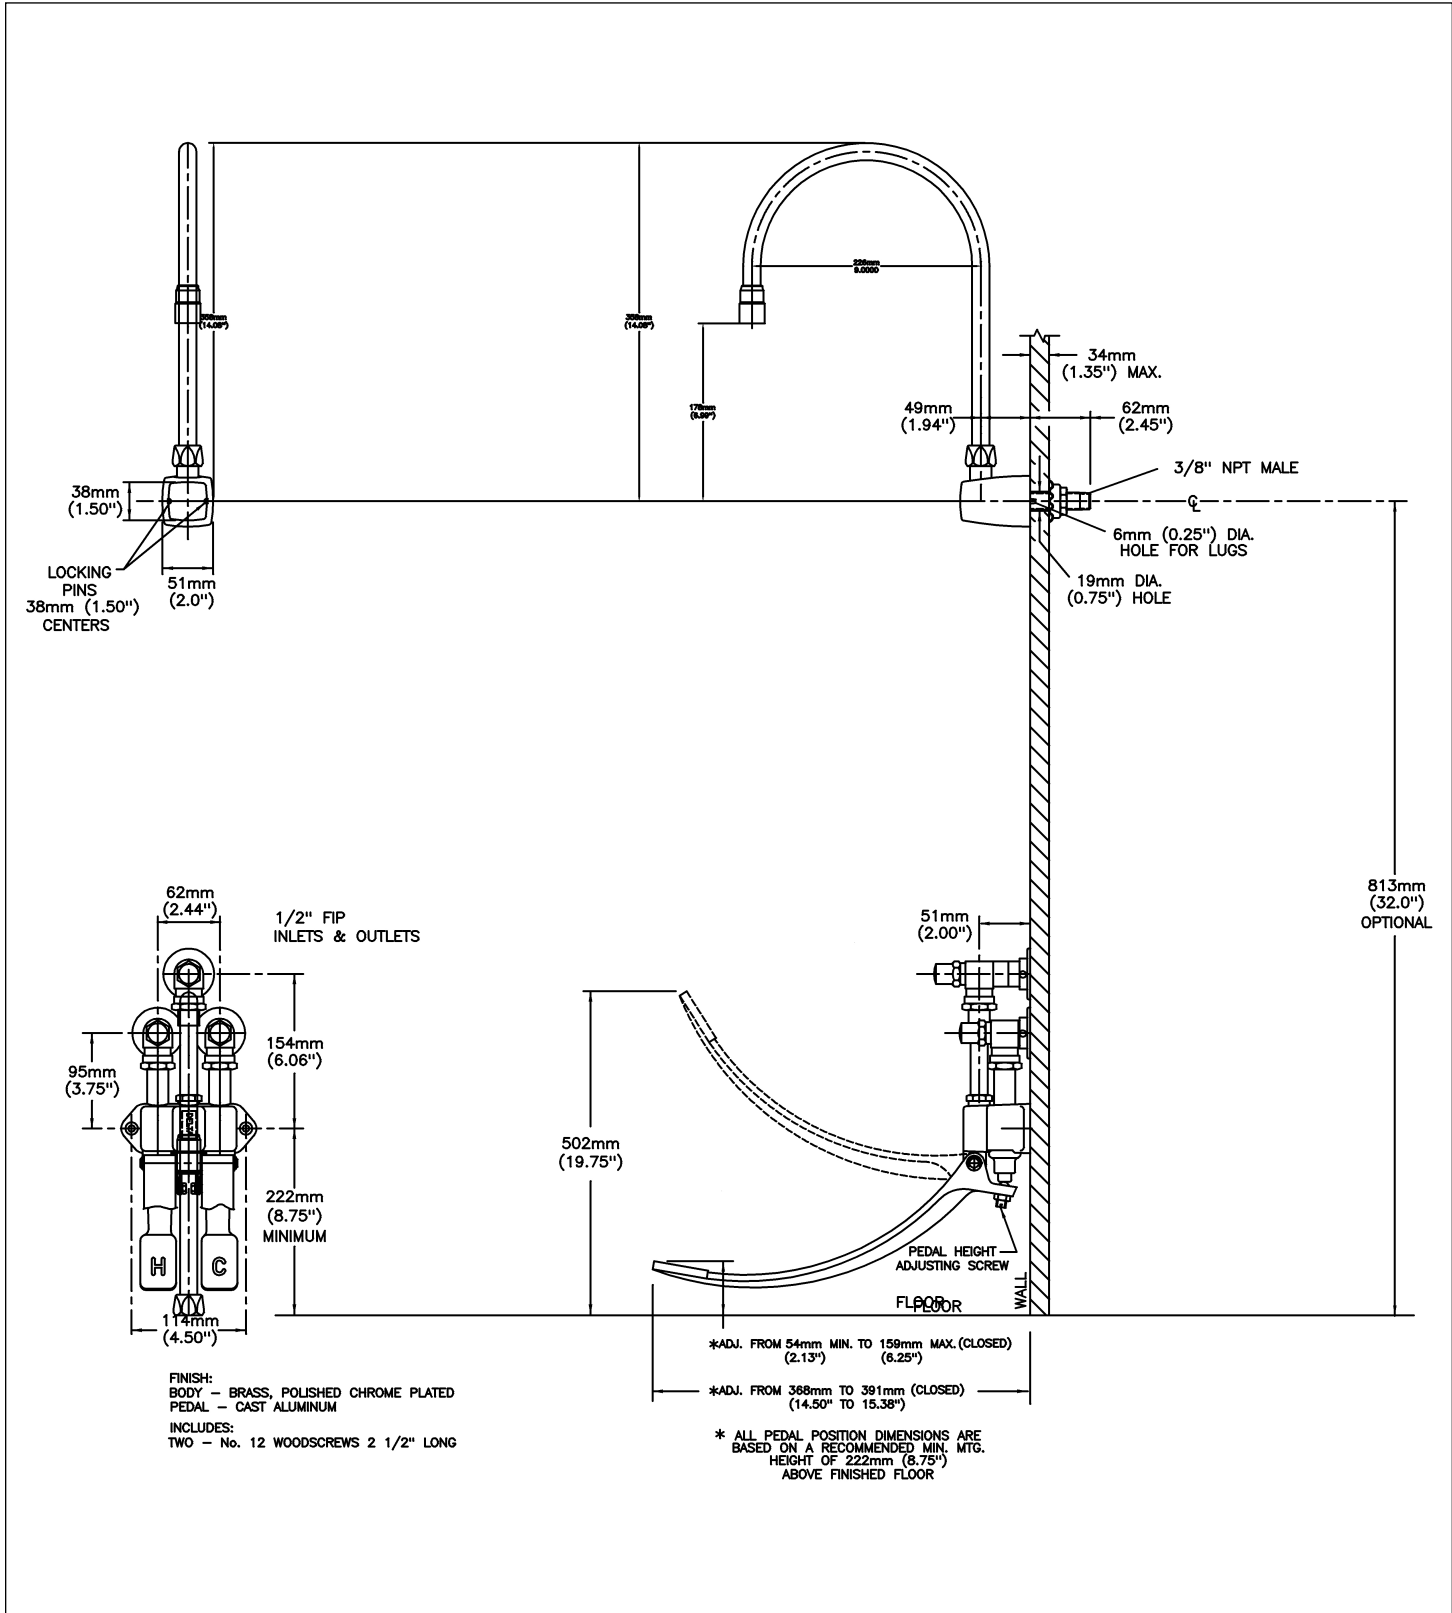

SPECIFICATION:

- Foot Pedal Mixing Valve
- Spout: R7 - Gooseneck spout-9.0" radius-12.7" height(unmounted)- Standard rigid/swivel field installation unless LS Limited swing option selected-Vandal resistant.090" wall thickness
- Outlet#: 2 - Vandal Resistant Laminar Flow Outlet- 1.5 USGPM (5.7 L/Min) flow rate at 60 psi- with Antimicrobial by AgION™
- Forged brass wallmount self close foot pedal valve
- Two aluminum indexed pedals
- Polished chrome plated finish
- With inlet stops
- With outlet volume control stop
- Set screw wall flanges
- Wallmount brass turret
- With vandal resistant locking lugs,
- 3/8" IPS shank, and locknut

OPERATION:

- Not Available

(Dimensional drawing on following page)

Delta reserves the right (1) to make changes to specifications and materials, and (2) to change or discontinue models, both without notice or obligation. Dimensions are for reference. Measurement may vary plus or minus 6mm(0.25"). Mounting locations are suggested only. Check with local codes for requirements in your area. This spec was produced November 02, 2011.

Delta reserves the right (1) to make changes to specifications and materials, and (2) to change or discontinue models, both without notice or obligation. Dimensions are for reference. Measurement may vary plus or minus 6mm(0.25"). Mounting locations are suggested only. Check with local codes for requirements in your area. This spec was produced November 02, 2011.