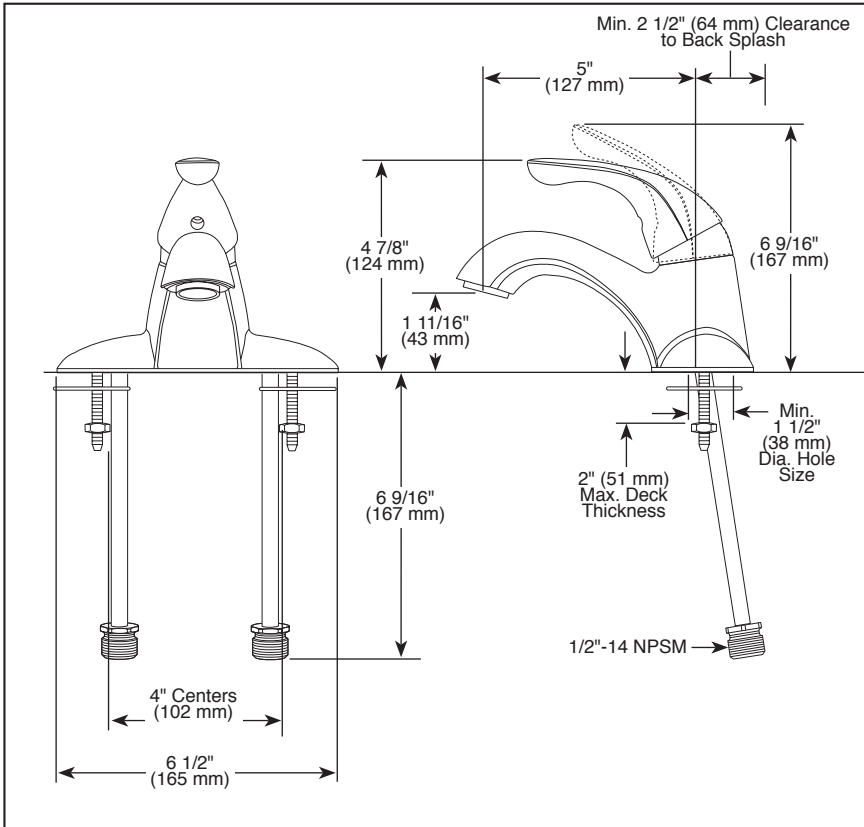

DELTA COMMERCIAL LAVATORY FAUCETS

■ Single Handle

Submitted Model No.: _____

Specific Features: _____

Metal Grid Strainer

Metal Pop-Up

STANDARD SPECIFICATIONS:

- Maximum 1.20 gpm @ 60 psi, 4.54 L/min @ 414 kPa
- HGM (models only) maximum 0.50 gpm @ 60 psi, 1.90 L/min @ 414 kPa
- TGM (models only) maximum 0.35 gpm @ 60 psi, 1.30 L/min @ 414 kPa
- Two and three hole mount
- Solid brass fabricated body
- Vandal resistant lever handle. Red/blue colored graphics indicate hot/cold temperature.
- Diamond coated ceramic cartridge
- Adjustable handle limit stop
- 3/8" O.D. copper supply tubes with 1/2"-14 NPSM adapters
- Models have 1/4" threaded mounting studs
- Available options for field conversion:
 - 6" (152 mm) long elbow handle-red/blue colored graphics indicate hot/cold temperature. Order RP54687.
- Vandal resistant aerator or spray outlet
- Metal grid strainer (523)
- Metal pop-up drain (520)
- Lift rod hole (520)