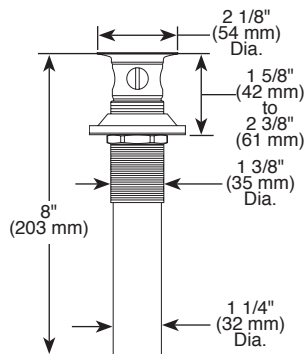

DELTA COMMERCIAL LAVATORY FAUCETS

■ Single Handle

Submitted Model No.: _____

Specific Features: _____

Metal Grid Strainer

Metal Pop-Up

STANDARD SPECIFICATIONS:

- Maximum 1.20 gpm @ 60 psi, 4.54 L/min @ 414 kPa
- HGM (models only) maximum 0.50 gpm @ 60 psi, 1.90 L/min @ 414 kPa
- TGM (models only) maximum 0.35 gpm @ 60 psi, 1.30 L/min @ 414 kPa
- Two and three hole mount
- Solid brass fabricated body
- Vandal resistant lever handle. Red/blue colored graphics indicate hot/cold temperature.
- Diamond coated ceramic cartridge
- Adjustable handle limit stop
- 3/8" O.D. copper supply tubes with 1/2"-14 NPSM adapters
- Models have 1/4" threaded mounting studs
- Available options for field conversion:
 - 6" (152 mm) long elbow handle-red/blue colored graphics indicate hot/cold temperature. Order RP54687.
- Vandal resistant aerator or spray outlet
- Metal grid strainer (523)
- Metal pop-up drain (520)
- Lift rod hole (520)