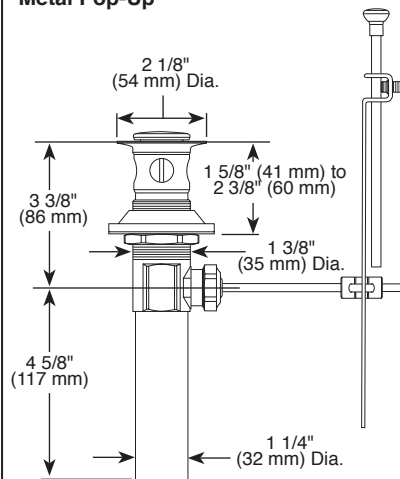

DELTA COMMERCIAL LAVATORY FAUCETS

■ Single Handle

Submitted Model No.: _____

Specific Features: _____

Metal Grid Strainer

Metal Pop-Up

STANDARD SPECIFICATIONS:

- Maximum 1.20 gpm @ 60 psi, 4.54 L/min @ 414 kPa
- HGM (models only) maximum 0.50 gpm @ 60 psi, 1.90 L/min @ 414 kPa
- TGM (models only) maximum 0.35 gpm @ 60 psi, 1.30 L/min @ 414 kPa
- Two and three hole mount
- Solid brass fabricated body
- Vandal resistant lever handle. Red/blue colored graphics indicate hot/cold temperature.
- Diamond coated ceramic cartridge
- Adjustable handle limit stop
- 3/8" O.D. copper supply tubes with 1/2"-14 NPSM adapters
- Models have 1/4" threaded mounting studs
- Available options for field conversion:
 - 6" (152 mm) long elbow handle-red/blue colored graphics indicate hot/cold temperature. Order RP54687.
- Vandal resistant aerator or spray outlet
- Metal grid strainer (523)
- Metal pop-up drain (520)
- Lift rod hole (520)