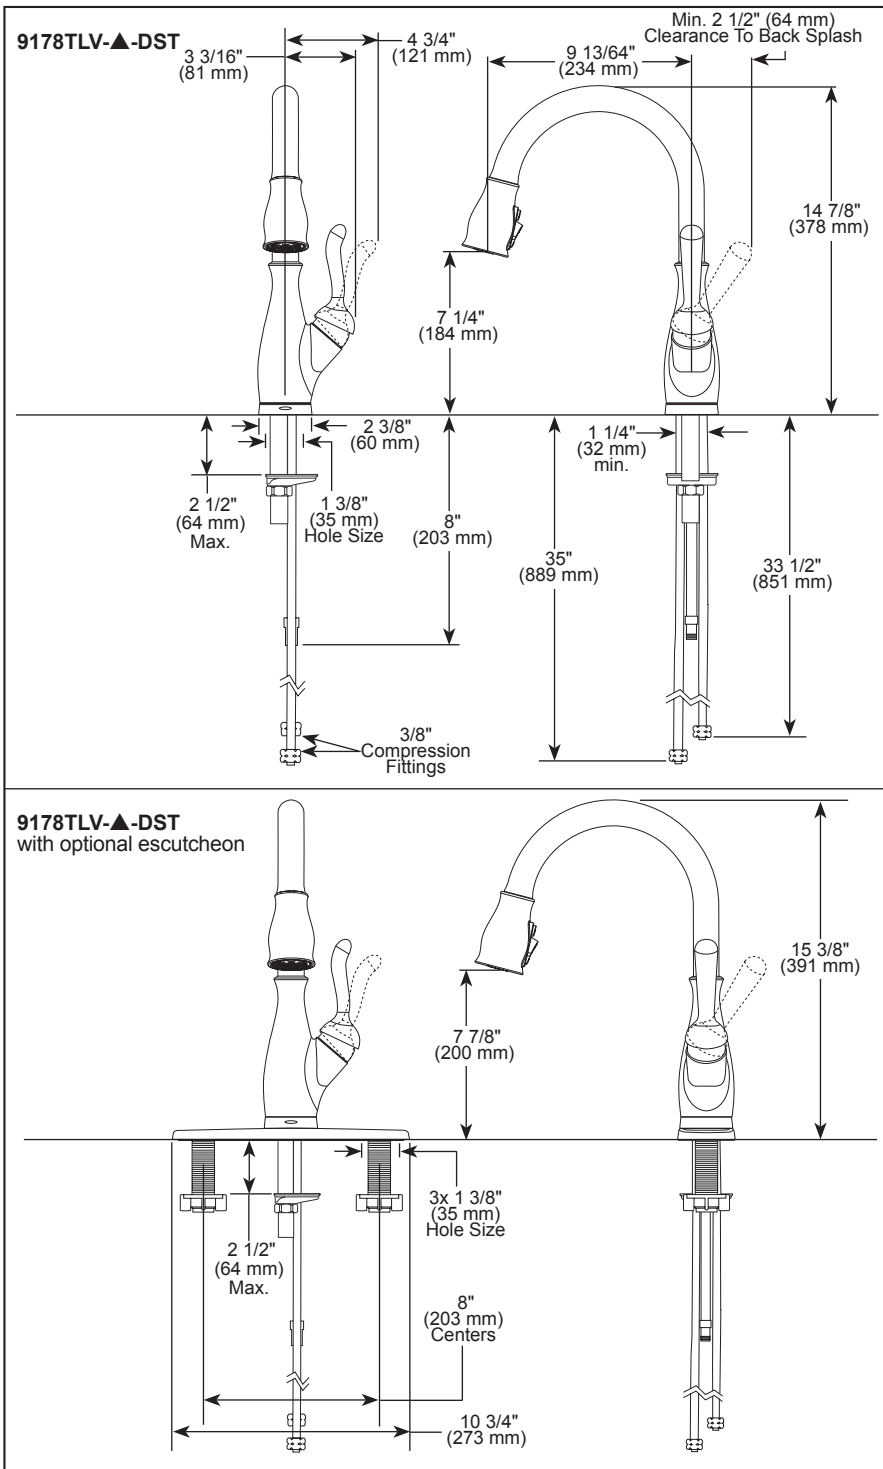

STANDARD SPECIFICATIONS:

- Maximum 1.8 gpm @ 60 psi, 6.8 L/min @ 414 kPa
- One or three hole mount (escutcheon optional, included)
- Diamond coated ceramic cartridge
- 3/8" O.D. straight, staggered PEX supply lines
- Rotating spout
- Red/Blue indicator markings
- Three-function wand; Aerated stream, spray or ShieldSpray™
- Dual integral check valves in sprayer
- LED indicator light signals on-off, water temperature and when batteries run low
- Uses 6 AA (included) or 6 C (optional, not included) batteries
- Toggle between Touchless and Touch₂O® only settings

COMPLIES WITH:

- ASME A112.18.1 / CSA B125.1
- ASSE 1016 / ASME A112.1016 / CSA B125.16
- Indicates compliance to ICC/ANSI A117.1- Valve control only

Delta Faucet Company

55 E. 111th Street, Carmel, IN 46280
350 South Edgeware Road, St. Thomas, ON N5P 4L1
© 2024 Delta Faucet Company