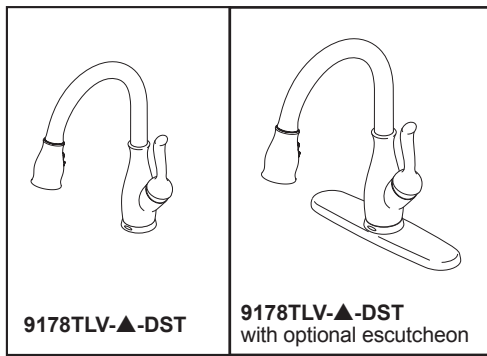

WARRANTY

- Parts and Finish - Lifetime limited warranty; or for commercial purchasers, 10 years for multi-family residential (apartments and condominiums) and 5 years for all other commercial uses, in each case from the date the product is received by the original purchaser or their authorized representative (installation contractor, etc.).
- Electronic Parts and Batteries (if applicable) - 5 years from the date the product is received by the original purchaser or their authorized representative (installation contractor, etc.); or for commercial purchasers, 1 year from the date the product is received by the original purchaser or their authorized representative (installation contractor, etc.). No warranty is provided on batteries.

COMPLIES WITH:

- ASME A112.18.1 / CSA B125.1
- ASSE 1016 / ASME A112.1016 / CSA B125.16
- Indicates compliance to ICC/ANSI A117.1- Valve control only

Delta Faucet Company

55 E. 111th Street, Carmel, IN 46280
350 South Edgeware Road, St. Thomas, ON N5P 4L1
© 2024 Delta Faucet Company

Delta reserves the right (1) to make changes in specifications and materials, and (2) to change or discontinue models, both without notice or obligation. Dimensions are for reference only. See current full-line price book or www.deltafaucet.com for finish options and product availability.