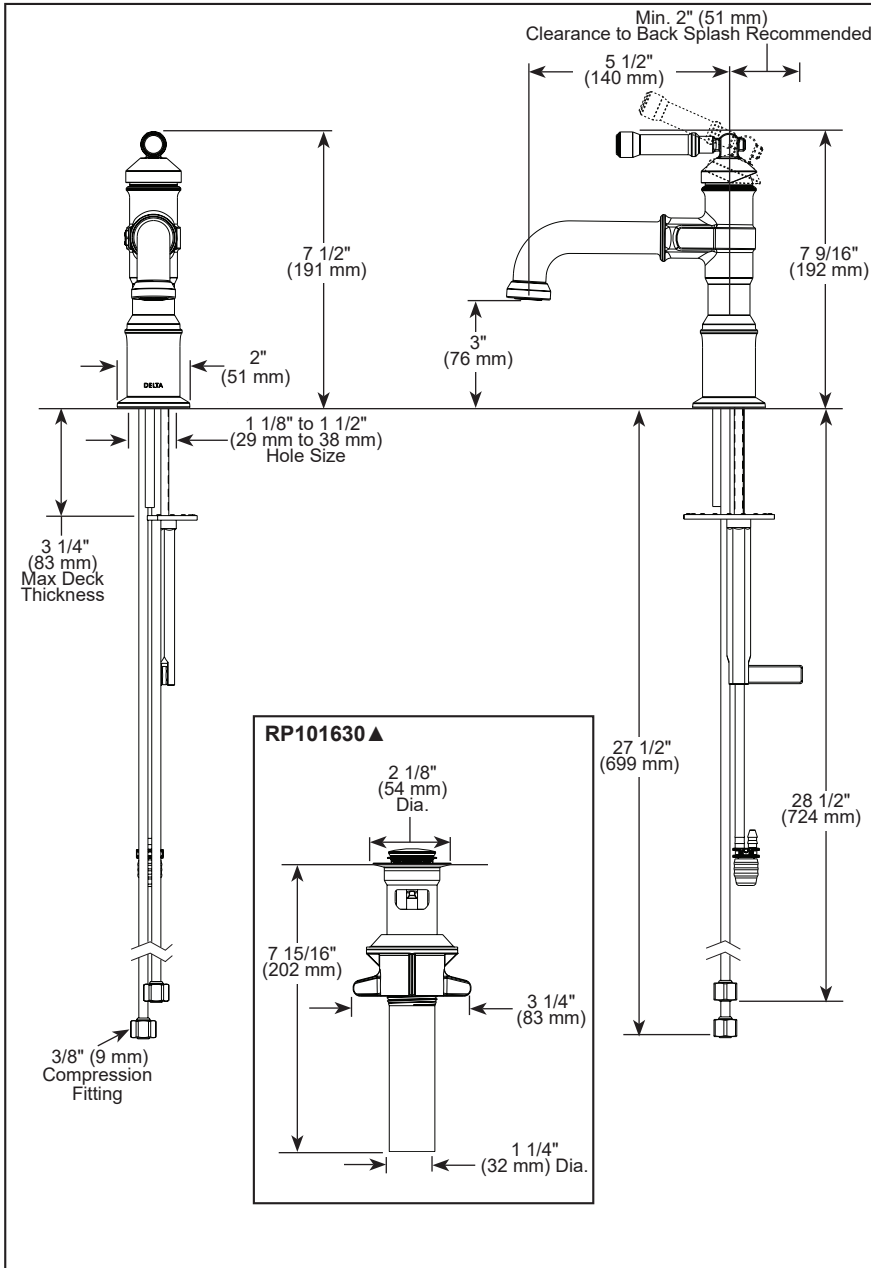

see what Delta can do™

BATHROOM FAUCET

- Broderick™ Bath Collection
- Single Handle Deck Mount

FEATURES:

- DIAMOND Seal® Technology
- Lumicoat™ Finish (-PR models only)
- Lumicoat™ Finishes easily wipe clean without cleaners and chemicals on the products most commonly touched areas

STANDARD SPECIFICATIONS:

- Max. flow rate 1.2 gpm @ 60 psi, 4.5 L/min @ 414 kPa
- One hole mount
- Diamond coated ceramic cartridge
- 1/4" O.D. straight, staggered PEX supply tubes
- Models have metal drain with pop-up type fitting with plated flange and stopper, no lift rod hole
- "LPU" models less pop-up drain, no lift rod hole
- Optional red/blue indicator ring provided with model
- Optional 6" escutcheon (RP102057 ▲) not included

COMPLIES WITH:

- ASME A112.18.1 / CSA B125.1
- ASME A112.18.2 / CSA B125.2
- Indicates compliance to ICC/ANSI A117.1
- EPA WaterSense®

▲ Designate Proper Finish Suffix

Delta reserves the right (1) to make changes in specifications and materials, and (2) to change or discontinue models, both without notice or obligation. Dimensions are for reference only. See current full-line price book or www.deltafaucet.com for finish options and product availability.

DSP-L-584-DST Rev. A

Delta Faucet Company

55 E. 111th Street, Indianapolis, IN 46280
 350 South Edgeware Road, St. Thomas, ON N5P 4L1
 © 2023 Delta Faucet Company