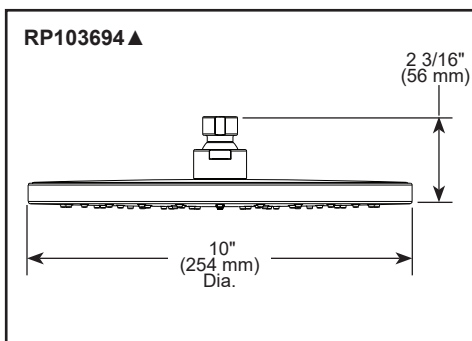

see what Delta can do™

SHOWER FAUCET TRIM

■ Shower Trim with Two Function Diverter

STANDARD SPECIFICATIONS

- Monitor® 14 Series pressure balanced single function bath mixing valve trim
- Two function diverter
- Main control utilizes single-function pressure balanced cartridge
- Maintains a balanced pressure of hot and cold water even when a valve is turned on or off elsewhere in the system
- For use with MultiChoice® Universal rough valve body (R22000 Series)
- Back-to-back installation capability
- Field adjustable means to limit handle rotation into hot water zone
- Top handle controls diverter functions; bottom handle controls on/off and temperature
- Bottom handle 120° maximum rotation
- All parts replaceable from the front of the valve
- Maximum system flow rate 5.0 gpm @ 60 psi with R22000
- Max. flow rate of showerhead and handshower 1.75 gpm @ 80 psi, 6.6 L/min @ 552 kPa
- Cartridges included