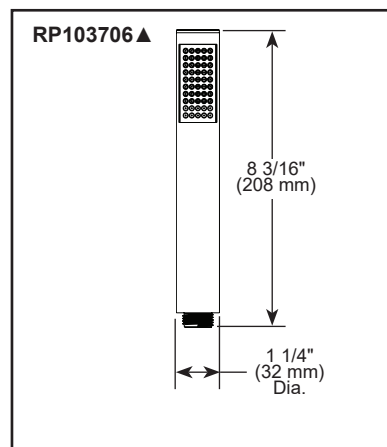

WARRANTY

- Parts and Finish - Lifetime limited warranty; or for commercial purchasers, 10 years for multi-family residential (apartments and condominiums) and 5 years for all other commercial uses, in each case from the date the product is received by the original purchaser or their authorized representative (installation contractor, etc.).
- Electronic Parts and Batteries (if applicable) - 5 years from the date the product is received by the original purchaser or their authorized representative (installation contractor, etc.); or for commercial purchasers, 1 year from the date the product is received by the original purchaser or their authorized representative (installation contractor, etc.). No warranty is provided on batteries.

COMPLIES WITH:

- ASME A112.18.1 / CSA B125.1
- ASSE 1016 / ASME A112.1016 / CSA B125.16
- ♿ Indicates ADA compliance to ICC/ANSI A117.1 – Valve control only
- EPA WaterSense®

Delta Faucet Company

55 E. 111th Street, Indianapolis, IN 46280
350 South Edgeware Road, St. Thomas, ON N5P 4L1
© 2023 Delta Faucet Company