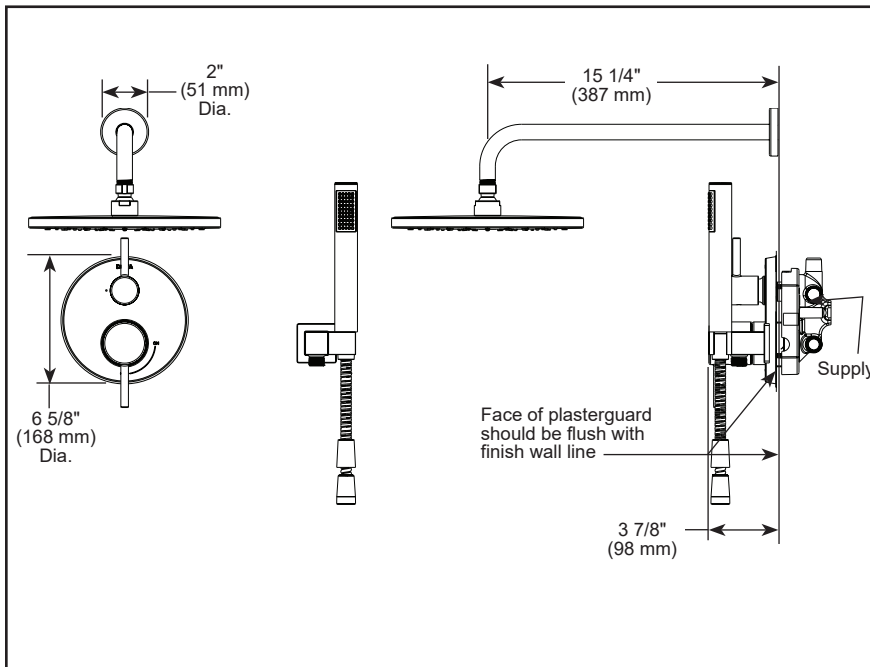

see what Delta can do™

SHOWER FAUCET TRIM

■ Shower Trim with Two Function Diverter

STANDARD SPECIFICATIONS

- Monitor® 14 Series pressure balanced single function bath mixing valve trim
- Two function diverter
- Main control utilizes single-function pressure balanced cartridge
- Maintains a balanced pressure of hot and cold water even when a valve is turned on or off elsewhere in the system
- For use with MultiChoice® Universal rough valve body (R22000 Series)
- Back-to-back installation capability
- Field adjustable means to limit handle rotation into hot water zone
- Top handle controls diverter functions; bottom handle controls on/off and temperature
- Bottom handle 120° maximum rotation
- All parts replaceable from the front of the valve
- Maximum system flow rate 5.0 gpm @ 60 psi with R22000
- Max. flow rate of showerhead and handshower 1.75 gpm @ 80 psi, 6.6 L/min @ 552 kPa
- Cartridges included