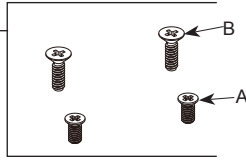

Square Shower Drain

Models/Modelos/Modèles

DT062412▲

Series/Series/Seria

Replacement Parts:

Piezas de Repuesto:

Pièces de rechange:

RP102160▲

Set Screws A (2)

Set Screws B (2)

Note:

Shorter A screws are only compatible with Square Drains

Longer B screws are only compatible with Round Drains

RP102167

Bolts (4)

Pernos (4)