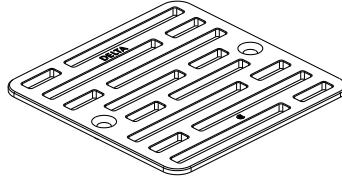

Square Shower Drain

Models/Modelos/Modèles

DT062412▲

Series/Series/Seria

Replacement Parts:

Piezas de Repuesto:

Pièces de rechange:

RP102160▲

Set Screws A (2)

Set Screws B (2)

Note:

Shorter A screws are only compatible with Square Drains

Longer B screws are only compatible with Round Drains

RP102167

Bolts (4)

Pernos (4)