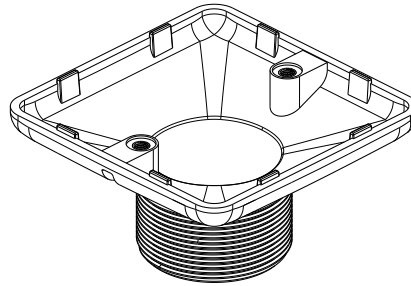

Square Shower Drain

Models/Modelos/Modèles

DT062412▲

Series/Series/Seria

Replacement Parts:

Piezas de Repuesto:

Pièces de rechange:

RP102160▲

Set Screws A (2)

Set Screws B (2)

Note:

Shorter A screws are only compatible with Square Drains

Longer B screws are only compatible with Round Drains

RP102167

Bolts (4)

Pernos (4)