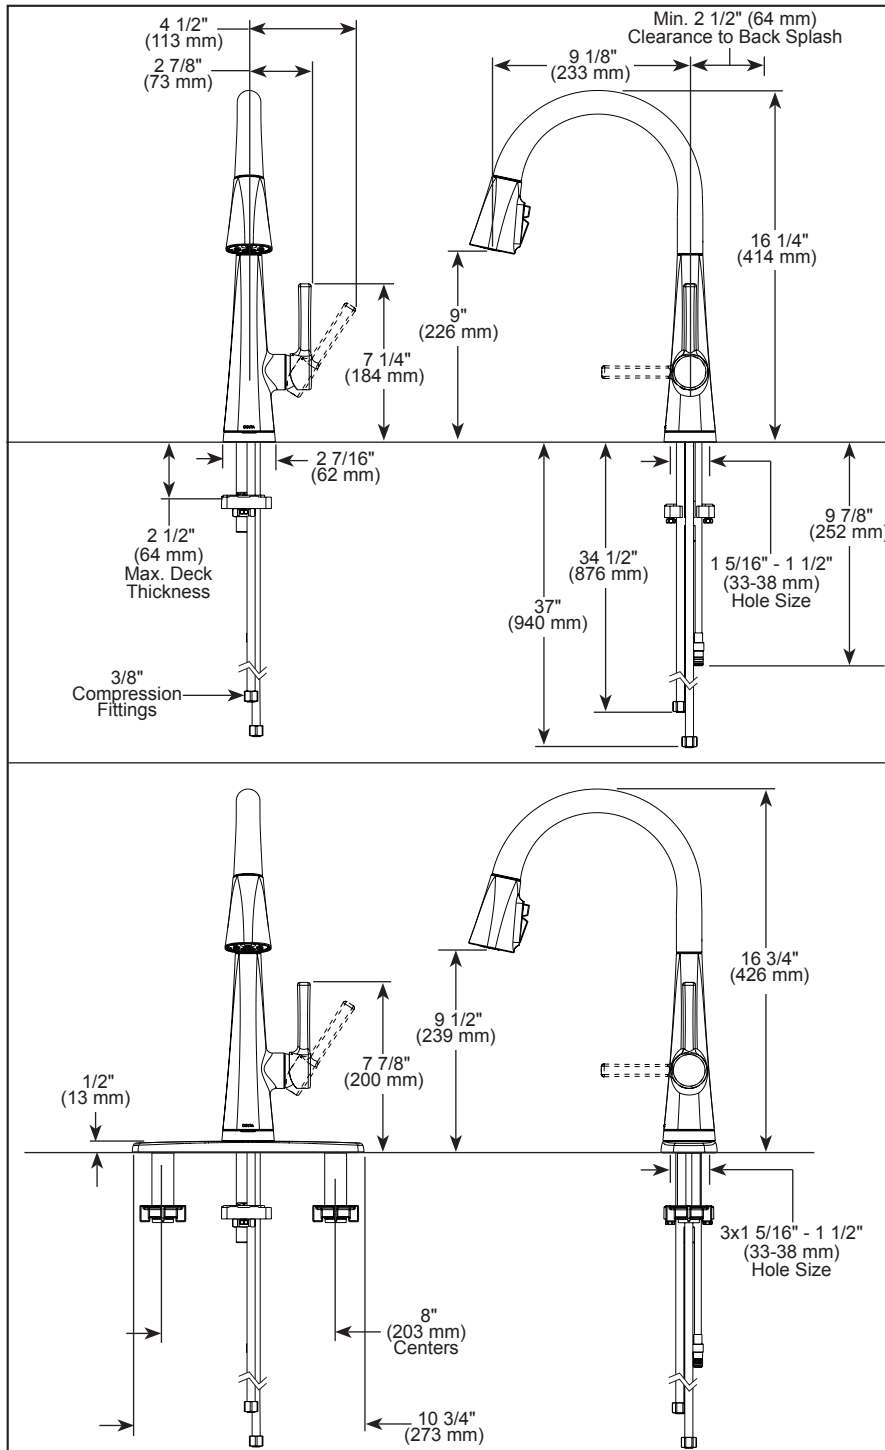

19802TZ-▲-DST

19802TZ-▲-DST
with optional escutcheon

Submitted Model No.: _____

Specific Features: _____

▲ Designate proper finish suffix

Delta reserves the right (1) to make changes in specifications and materials, and (2) to change or discontinue models, both without notice or obligation. Dimensions are for reference only. See current full-line price book or www.deltafaucet.com for finish options and product availability.

STANDARD SPECIFICATIONS:

- Max flow rate 1.8 gpm @ 60 psi, 6.8 L/m in @ 414 kPa
- One or three hole mount (escutcheon optional, included)
- Diamond coated ceramic cartridge
- 3/8" O.D. straight, staggered PEX supply lines
- Spout rotates 360°
- Hot/cold indicator markings
- Dual integral check valves in sprayer assembly
- Three-function wand; Aerated stream, spray or ShieldSpray™
- LED indicator light signals on-off, water temperature and low batteries
- Uses 6 AA (included) or 6 C (optional) batteries
- Optional (EP73954) 120V AC adapter available (3 prong grounded outlet required)