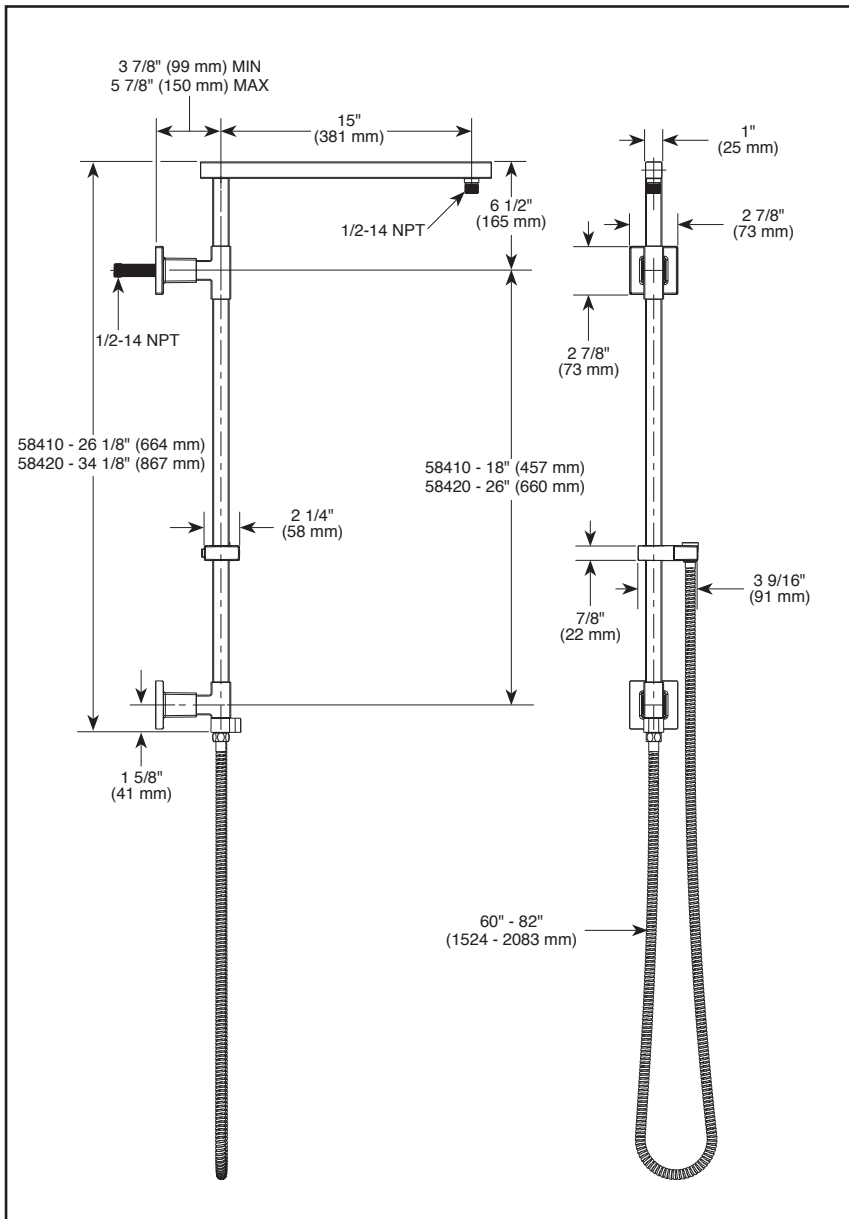

58410 ▲
58420 ▲

Submitted Model No.: _____

Specific Features: _____

▲ Designate proper finish suffix

see what Delta can do™

SHOWER COLUMN KIT

■ Less Hand Shower and Shower Head

STANDARD SPECIFICATIONS:

- 58410: 18" Angular Modern Shower Column - for shower applications
- 58420: 26" Angular Modern Shower Column - for tub/shower applications
- Shower head and hand shower sold separately to allow for customization
- Sliding hand shower mount adjusts the height and angle of the hand shower
- 15" overhead shower arm
- 3-function diverter at the base of the column allows for single or shared operation of the shower head and hand shower
- 60" - 82" stretchable metal hose
- Retrofits into existing shower arm - no need to modify in-wall plumbing
- Not to be used as a grab bar
- Integrated hose supply. No need for separate wall elbow
- RP100181 (not included): Replaces inlet adapter and limits flow of single and shared operation to 1.75 gpm @ 80 psi, 6.6 L/min @ 550 kPa

STANDARD SPECIFICATIONS:

- Maintains a balanced pressure of hot and cold water even when a valve is turned on or off elsewhere in the system
- Single function H₂Okinetic® Technology showerhead; 2.0 gpm @ 80 PSI
- For use with MultiChoice® Universal rough valve body. (R10000 Series)
- Back-to-back installation capability
- Solid brass forged body
- Lever volume control handle; temperature adjustment dial
- Field adjustable to limit handle rotation into hot water zone
- Maximum dial rotation adjustable between 90° and 180°
- All parts replaceable from the front of the valve
- Red/blue indicator markings
- Available extension kit (RP75136) adds up to 1 3/8" installation depth