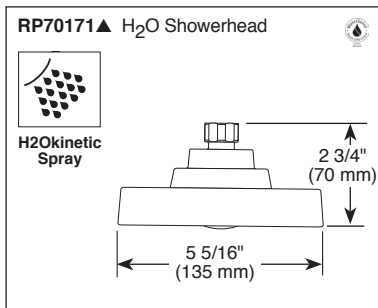

58410 ▲
58420 ▲

Submitted Model No.: _____

Specific Features: _____

▲ Designate proper finish suffix

see what Delta can do™

SHOWER COLUMN KIT

■ Less Hand Shower and Shower Head

STANDARD SPECIFICATIONS:

- 58410: 18" Angular Modern Shower Column - for shower applications
- 58420: 26" Angular Modern Shower Column - for tub/shower applications
- Shower head and hand shower sold separately to allow for customization
- Sliding hand shower mount adjusts the height and angle of the hand shower
- 15" overhead shower arm
- 3-function diverter at the base of the column allows for single or shared operation of the shower head and hand shower
- 60" - 82" stretchable metal hose
- Retrofits into existing shower arm - no need to modify in-wall plumbing
- Not to be used as a grab bar
- Integrated hose supply. No need for separate wall elbow
- RP100181 (not included): Replaces inlet adapter and limits flow of single and shared operation to 1.75 gpm @ 80 psi, 6.6 L/min @ 550 kPa

▲ Designate Proper Finish Suffix

TUB AND SHOWER FAUCET TRIM

- Ara™ Collection
- Valve Only (T17067)
- Shower Only (T17267)
- Tub/Shower (T17467)

FEATURES:

- Monitor® 17 Series pressure balanced bath mixing valve trim

STANDARD SPECIFICATIONS:

- Maintains a balanced pressure of hot and cold water even when a valve is turned on or off elsewhere in the system
- Single function H₂Okinetic® Technology showerhead; 2.0 gpm @ 80 PSI
- For use with MultiChoice® Universal rough valve body. (R10000 Series)
- Back-to-back installation capability
- Solid brass forged body
- Lever volume control handle; temperature adjustment dial
- Field adjustable to limit handle rotation into hot water zone
- Maximum dial rotation adjustable between 90° and 180°
- All parts replaceable from the front of the valve
- Red/blue indicator markings
- Available extension kit (RP75136) adds up to 1 3/8" installation depth