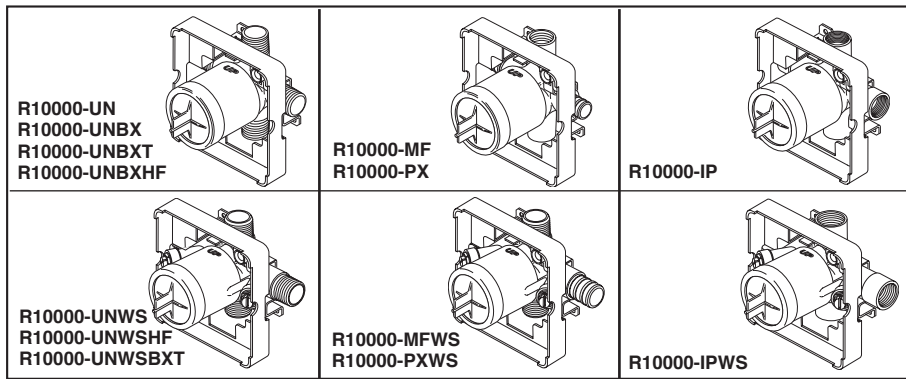

DSP-B-T17067 Rev. D

Submitted Model No.: _____

Specific Features: _____

MULTICHOICE[®] UNIVERSAL ROUGH VALVE BODY

- R10000-UN (Universal Inlets/Outlets)
- R10000-UNBX (Universal Single Box Model)
- R10000-UNBXHF (High Flow Shower Only)
- R10000-UNBXT (Thin Wall)
- R10000-UNWS (Universal with Stops)
- R10000-UNWSHF (High Flow with Stops)
- R10000-UNWSBXT (Thin Wall with Stops)
- R10000-PX (Pex Crimp Connections with UN Outlets)
- R10000-PXWS (Pex Crimp Connections with Stop with UN Outlets)
- R10000-IP (IPS Inlets/Outlets)
- R10000-IPWS (IPS with Stops)
- R10000-MF (Pex Cold Expansion Connections with UN Outlets)
- R10000-MFWS (Pex Cold Expansion with Stops with UN Outlets)