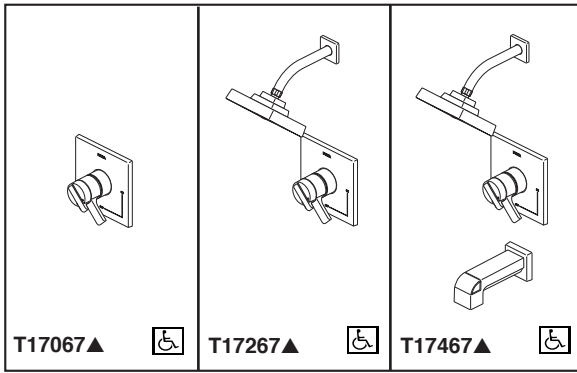

Submitted Model No.: _____
Specific Features: _____