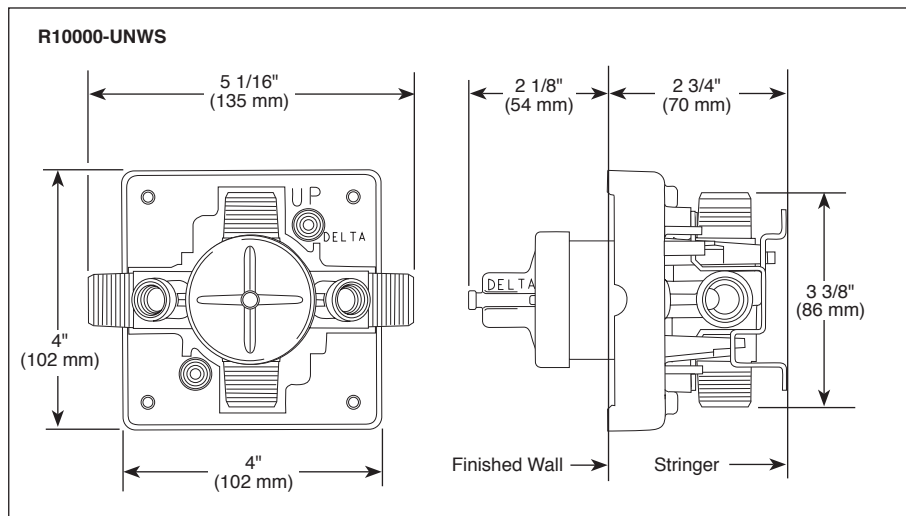

MULTICHOICE® UNIVERSAL ROUGH VALVE BODY

- R10000-UN (Universal Inlets/Outlets)
- R10000-UNBX (Universal Single Box Model)
- R10000-UNBXHF (High Flow Shower Only)
- R10000-UNBXT (Thin Wall)
- R10000-UNWS (Universal with Stops)
- R10000-UNWSHF (High Flow with Stops)
- R10000-UNWSBXT (Thin Wall with Stops)
- R10000-PX (Pex Crimp Connections with UN Outlets)
- R10000-PXWS (Pex Crimp Connections with Stop with UN Outlets)
- R10000-IP (IPS Inlets/Outlets)
- R10000-IPWS (IPS with Stops)
- R10000-MF (Pex Cold Expansion Connections with UN Outlets)
- R10000-MFWS (Pex Cold Expansion with Stops with UN Outlets)

STANDARD SPECIFICATIONS:

- Forged brass body.
- Back-to-Back installation capabilities.
- Can be tested with air (200 PSI) or water (300 PSI) without valve using supplied test cap.
- Square plasterguard allows for right angle cuts.
- Thin wall mounting.
- For use with MultiChoice® Universal single or dual function trim. Cartridge ships with trim.
- 1/2" outlets and connections.

Note: No tub outlet in HF model.

Note: Should use proper fitting with each type (copper tubing, iron pipe, and pex fitting).

Note: Should use proper tooling with crimping pex fitting and cold expansion pex models.

Note: IP indicates female 1/2" threaded connections.

Note: UN indicates Universal type fitting and is 1/2" NPT male thread with 1/2" C.W.T. female sweat.

WARRANTY

- Lifetime limited warranty on parts (other than electronic parts and batteries) and finishes: or, for commercial users, for 5 years from date of purchase.
- 5 year limited warranty on electronic parts (other than batteries); or, for commercial users, for 1 year from the date of purchase. No warranty is provided on batteries.

COMPLIES WITH:

- ASME A112.18.1 / CSA B125.1

55 E. 111th Street, Indianapolis, Indiana 46280
350 South Edgeware Road, St. Thomas, ON N5P 4L1
© 2015 Masco Corporation of Indiana

Delta reserves the right (1) to make changes in specifications and materials, and (2) to change or discontinue models, both without notice or obligation. Dimensions are for reference only. See current full-line price book or www.deltafaucet.com for finish options and product availability.