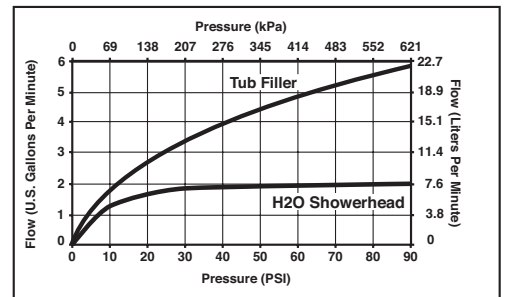

COMPLIES WITH:

- ASME A112.18.1 / CSA B125.1
- Indicates compliance to ICC/ANSI A117.1 - Valve control only
- EPA WaterSense®