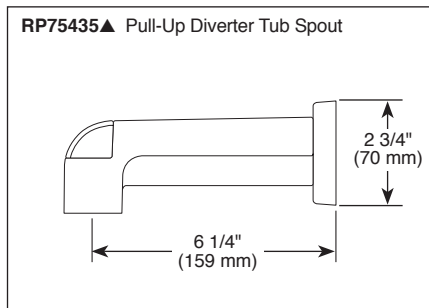

▲ Designate Proper Finish Suffix

TUB AND SHOWER FAUCET TRIM

- Ara™ Collection
- Valve Only (T17067)
- Shower Only (T17267)
- Tub/Shower (T17467)

FEATURES:

- Monitor® 17 Series pressure balanced bath mixing valve trim

STANDARD SPECIFICATIONS:

- Maintains a balanced pressure of hot and cold water even when a valve is turned on or off elsewhere in the system
- Single function H₂Okinetic® Technology showerhead; 2.0 gpm @ 80 PSI
- For use with MultiChoice® Universal rough valve body. (R10000 Series)
- Back-to-back installation capability
- Solid brass forged body
- Lever volume control handle; temperature adjustment dial
- Field adjustable to limit handle rotation into hot water zone
- Maximum dial rotation adjustable between 90° and 180°
- All parts replaceable from the front of the valve
- Red/blue indicator markings
- Available extension kit (RP75136) adds up to 1 3/8" installation depth