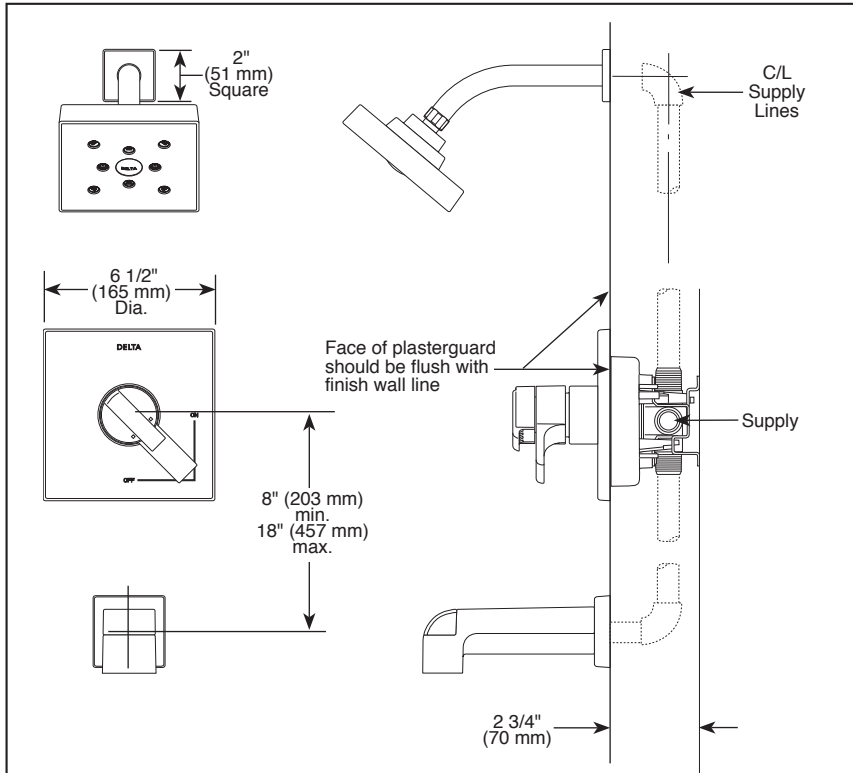

▲ Designate Proper Finish Suffix