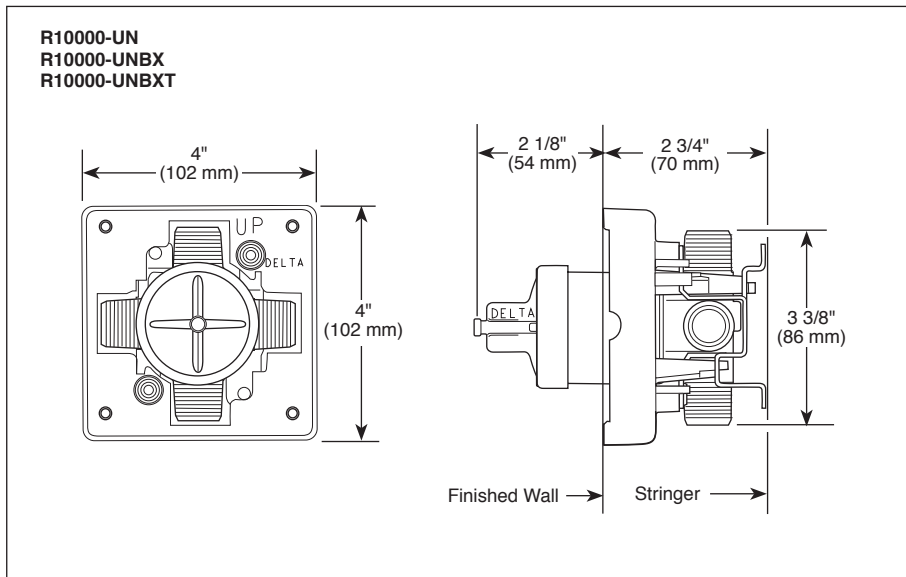

MULTICHOICE® UNIVERSAL ROUGH VALVE BODY

- R10000-UN (Universal Inlets/Outlets)
- R10000-UNBX (Universal Single Box Model)
- R10000-UNBXHF (High Flow Shower Only)
- R10000-UNBXT (Thin Wall)
- R10000-UNWS (Universal with Stops)
- R10000-UNWSHF (High Flow with Stops)
- R10000-UNWSBXT (Thin Wall with Stops)
- R10000-PX (Pex Crimp Connections with UN Outlets)
- R10000-PXWS (Pex Crimp Connections with Stop with UN Outlets)
- R10000-IP (IPS Inlets/Outlets)
- R10000-IPWS (IPS with Stops)
- R10000-MF (Pex Cold Expansion Connections with UN Outlets)
- R10000-MFWS (Pex Cold Expansion with Stops with UN Outlets)

STANDARD SPECIFICATIONS:

- Forged brass body.
- Back-to-Back installation capabilities.
- Can be tested with air (200 PSI) or water (300 PSI) without valve using supplied test cap.
- Square plasterguard allows for right angle cuts.
- Thin wall mounting.
- For use with MultiChoice® Universal single or dual function trim. Cartridge ships with trim.
- 1/2" outlets and connections.

Note: No tub outlet in HF model.

Note: Should use proper fitting with each type (copper tubing, iron pipe, and pex fitting).

Note: Should use proper tooling with crimping pex fitting and cold expansion pex models.

Note: IP indicates female 1/2" threaded connections.

Note: UN indicates Universal type fitting and is 1/2" NPT male thread with 1/2" C.W.T. female sweat.

WARRANTY

- Lifetime limited warranty on parts (other than electronic parts and batteries) and finishes: or, for commercial users, for 5 years from date of purchase.
- 5 year limited warranty on electronic parts (other than batteries); or, for commercial users, for 1 year from the date of purchase. No warranty is provided on batteries.

COMPLIES WITH:

- ASME A112.18.1 / CSA B125.1

55 E. 111th Street, Indianapolis, Indiana 46280
350 South Edgeware Road, St. Thomas, ON N5P 4L1
© 2015 Masco Corporation of Indiana

Delta reserves the right (1) to make changes in specifications and materials, and (2) to change or discontinue models, both without notice or obligation. Dimensions are for reference only. See current full-line price book or www.deltafaucet.com for finish options and product availability.