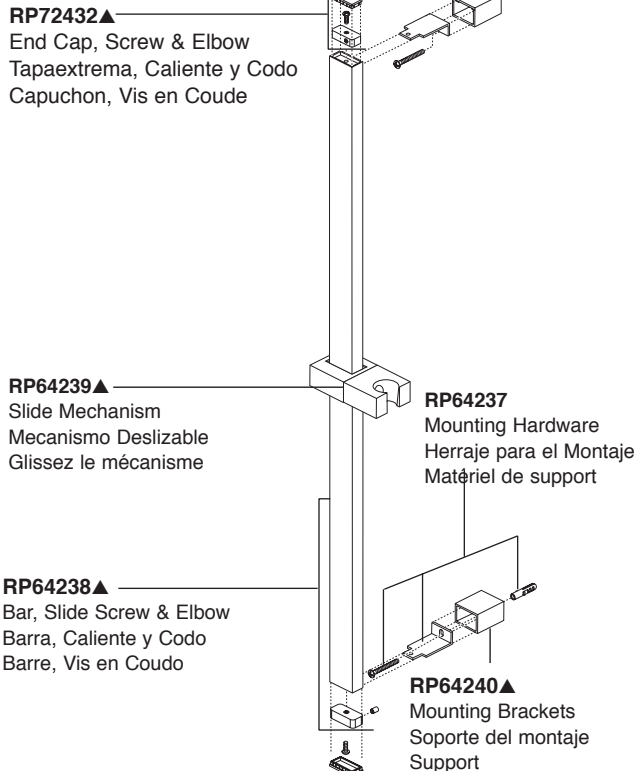

51552, 51567, 57051 & 57530 Series/Series/Seria