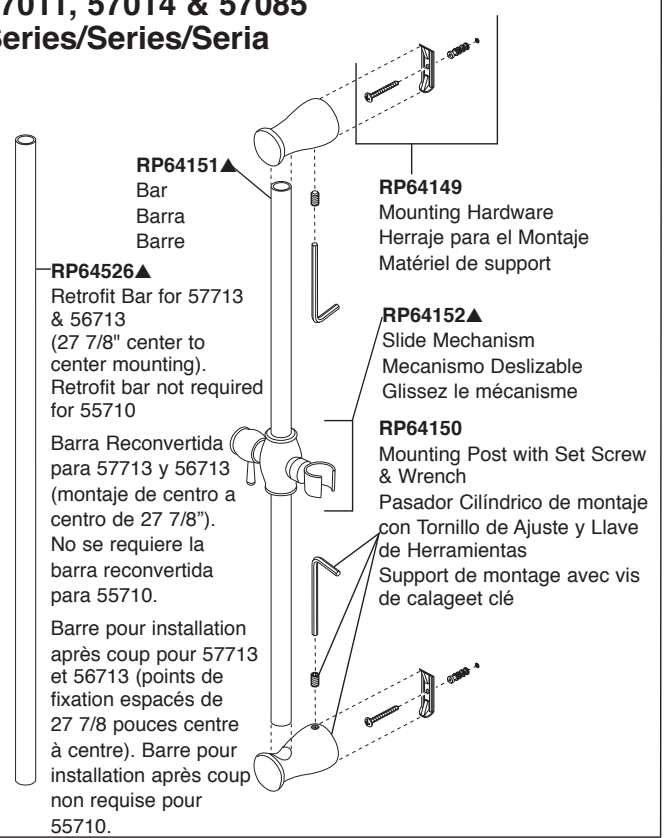

57011, 57014 & 57085
Series/Series/Seria