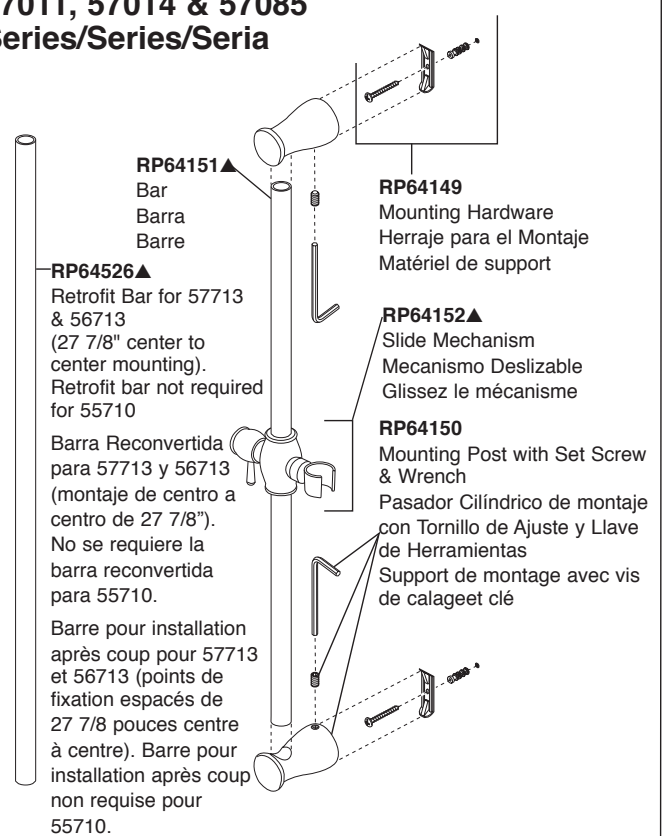

57011, 57014 & 57085
Series/Series/Seria