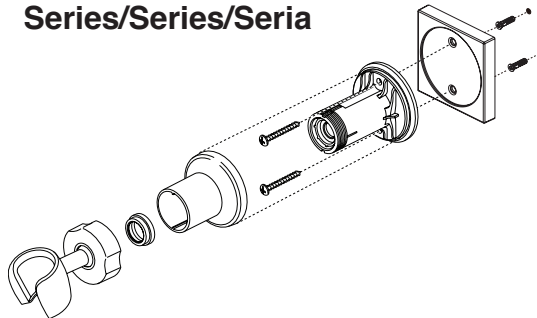

**55552, 55567, 55051, 55140
& 55530
Series/Series/Seria**

U495D -▲60-PK
Hose & Gaskets
Manguera y Empaques
Tuyau souple et joints

U4010-PK▲
Handshower holder
Teleducha titular
Support douchette