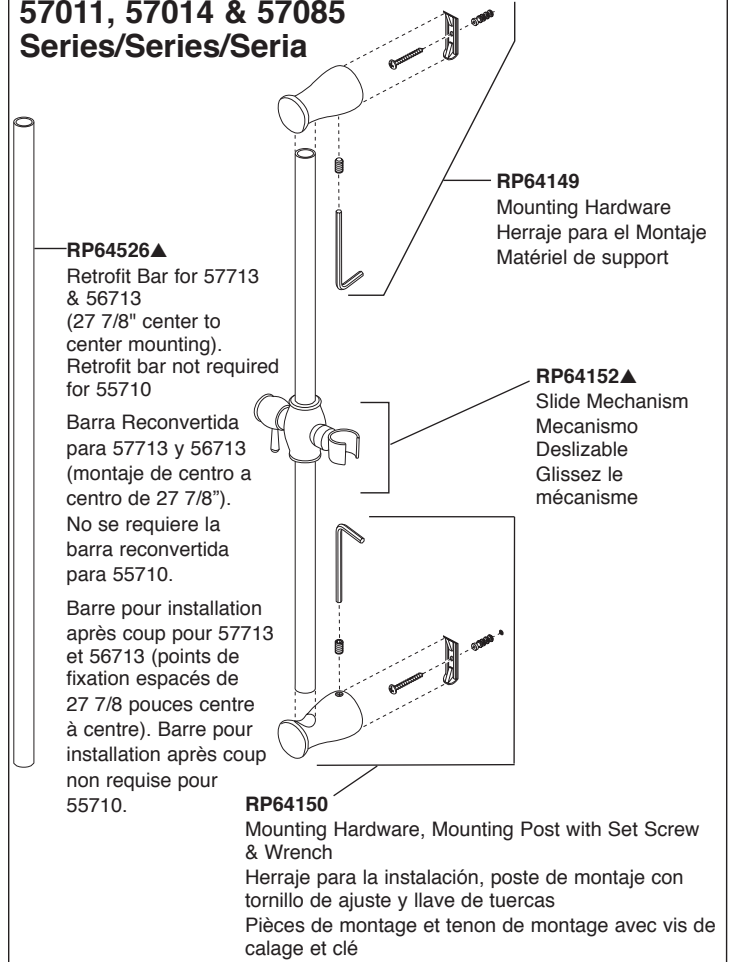

57011, 57014 & 57085
Series/Series/Seria