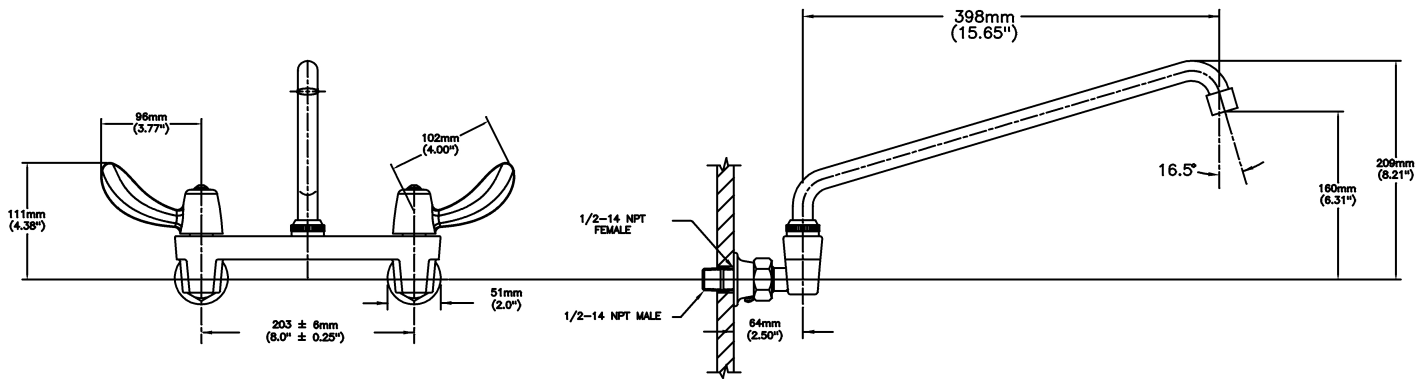

Sink Faucet Wallmount

8" Wallmount LESS Integral Check Stops -CER-TECK®

Model No: 28C4242-S9

COMPLIES WITH:

- CSA certified.
- Complies to ASME Standard A112.18.1.
- Verified to <0.25% Pb average wetted surface regulations
- (Contact Delta Representative for State and/or Local Approvals)
- 102 mm (4") Hooded Blade Handle ADA compliant and meets Handicapped Accessibility Standard ASME A117.1 of less than 5 lbs operating force.

NOTES:

CA/VT Compliance:

This COMPLETE SERIES is ONLY available as CA/VT Compliant product as of Nov. 1, 2009.

The Product Numbers have NOT changed.

(Dimensional drawing on following page)

SPECIFICATION:

- 203 mm (8") centers cast brass wallmount sink faucet
- Centers adjustable from 7.75" to 8.25" unless AC option selected
- Two handle
- Polished chrome plated finish
- LESS integral stops
- CER-TECK® 1/4 turn ceramic disk cartridges
- Spout: S9 - 406mm (16") Tubular Swing Spout(S9)
- Outlet#: 4 - Standard 1.5 USGPM (5.7 L/Min) Flow Control Aerator
- Handle#: 2 - 102 mm (4") Hooded Blade Handles-ADA compliant-Metal-Color indexed-Vandal resistant screws

OPERATION:

- Not Available

Delta reserves the right (1) to make changes to specifications and materials, and (2) to change or discontinue models, both without notice or obligation. Dimensions are for reference. Measurement may vary plus or minus 6mm(0.25"). Mounting locations are suggested only. Check with local codes for requirements in your area. This spec was produced March 05, 2012.

INLETS: 1/2-14 NPT (FEMALE)
OR 1/2-14 NPT (MALE) - WITH SUPPLIED NIPPLE

Delta reserves the right (1) to make changes to specifications and materials, and (2) to change or discontinue models, both without notice or obligation. Dimensions are for reference. Measurement may vary plus or minus 6mm(0.25"). Mounting locations are suggested only. Check with local codes for requirements in your area. This spec was produced March 05, 2012.