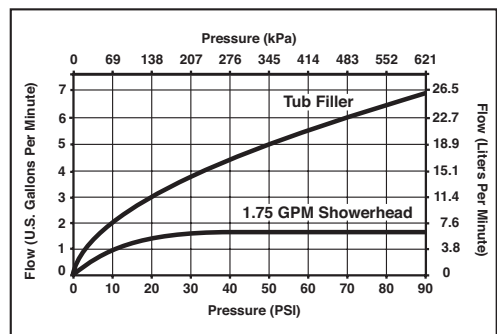

Delta Faucet Company

55 E. 111th Street, Indianapolis, IN 46280
350 South Edgeware Road, St. Thomas, ON N5P 4L1
© 2017 Delta Faucet Company

Delta reserves the right (1) to make changes in specifications and materials, and (2) to change or discontinue models, both without notice or obligation. Dimensions are for reference only. See current full-line price book or www.deltafaucet.com for finish options and product availability.

DSP-B-T14494-SOS Rev. B