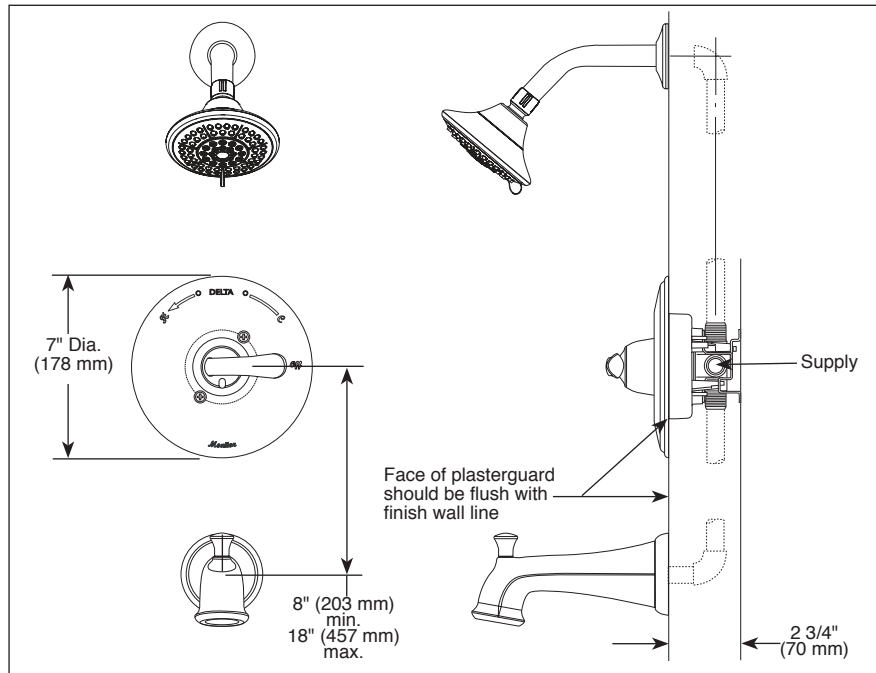

Submitted Model No.: \_\_\_\_\_

Specific Features: \_\_\_\_\_

**RP78575▲ 1.75 GPM Touch-Clean® Showerhead**

**RP77991 Available Extension Kit**

**RP83676▲ (Pull-Up Diverter)**  
Slips onto 1/2" C.W.T.

▲ Designate Proper Finish Suffix

# TUB AND SHOWER FAUCET TRIM

- Linden™ Bath Collection
- Tub/Shower (T14494-SOS)

## FEATURES:

- Monitor® 14 Series pressure balanced bath single handle mixing valve trim

## STANDARD SPECIFICATIONS:

- Maintains a balanced pressure of hot and cold water even when a valve is turned on or off elsewhere in the system.
- For use with MultiChoice® Universal rough valve body. (R10000 Series)
- Back-to-back installation capability.
- Solid brass forged body.
- Temperature only controlled with handle.
- Field adjustable to limit handle rotation into hot water zone.
- 120° maximum handle rotation.
- All parts replaceable from the front of the valve.
- Maximum 1.75 gpm @ 80 psi, 6.6 L/min @ 550 kPa
- Stem extension kit RP77991 can be ordered to allow for an additional 1 3/4" wall thickness. RP77991 ships with chrome escutcheon screws. For special finishes also order RP12630 escutcheon screws in desired finish.