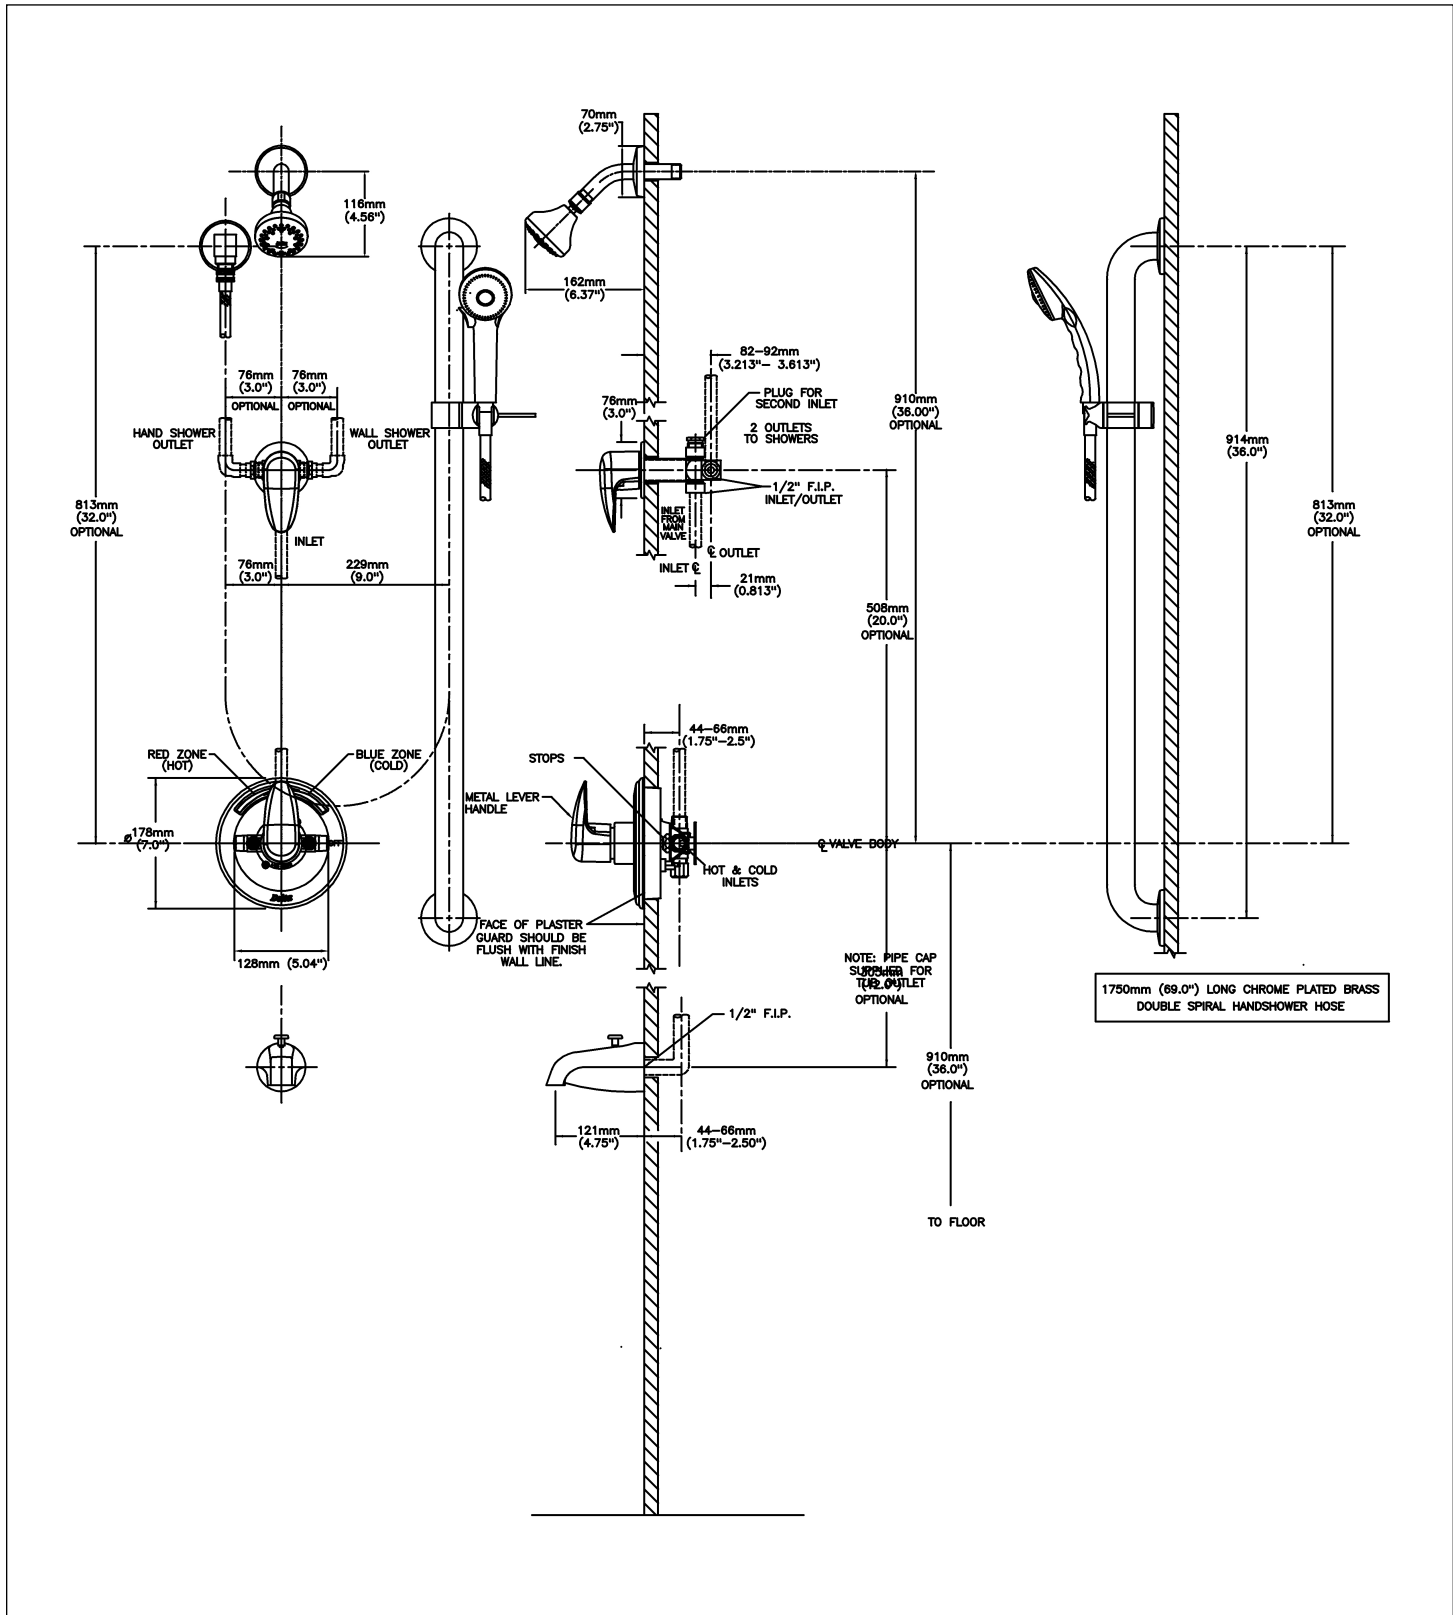

***(Dimensional drawing on following page)***

Delta reserves the right (1) to make changes to specifications and materials, and (2) to change or discontinue models, both without notice or obligation. Dimensions are for reference. Measurement may vary plus or minus 6mm(0.25"). Mounting locations are suggested only. Check with local codes for requirements in your area. This spec was produced September 28, 2015.

Delta reserves the right (1) to make changes to specifications and materials, and (2) to change or discontinue models, both without notice or obligation. Dimensions are for reference. Measurement may vary plus or minus 6mm(0.25"). Mounting locations are suggested only. Check with local codes for requirements in your area. This spec was produced September 28, 2015.