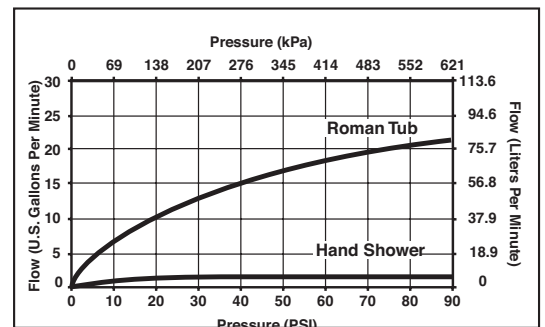

55 E. 111th Street, Indianapolis, Indiana 46280
350 South Edgeware Road, St. Thomas, ON N5P 4L1
© 2015 Masco Corporation of Indiana

Delta reserves the right (1) to make changes in specifications and materials, and (2) to change or discontinue models, both without notice or obligation. Dimensions are for reference only. See current full-line price book or www.deltafaucet.com for finish options and product availability.

DSP-B-T2768 Rev. B