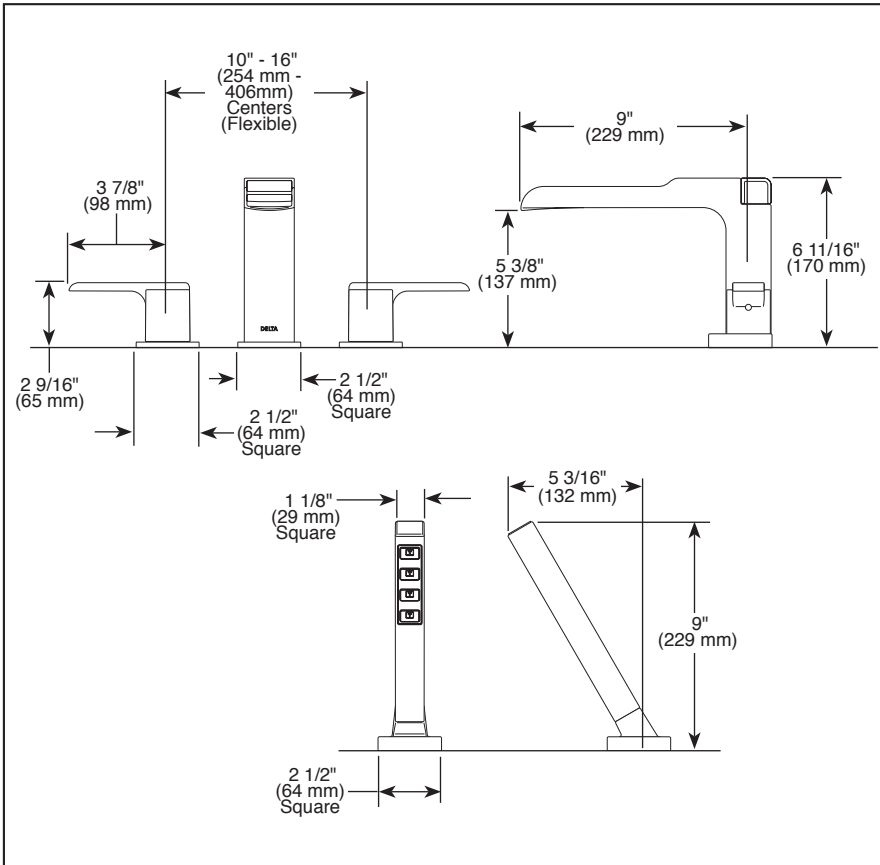

Submitted Model No.: \_\_\_\_\_  
 Specific Features: \_\_\_\_\_

▲ Designate Proper Finish Suffix

- ◆ Your Delta Faucet hand shower incorporates a backflow protection system that has been tested to be in compliance with ASME A112.18.3, CSA B125.1 and ASME A112.18.1. It incorporates two certified check valves in series, which operate independently and are integral, non-serviceable parts of the wand assembly.

## ROMAN TUB/WHIRLPOOL FAUCET TRIM

- Ara™ Bath Collection
- Three Hole Installation (T2768 Series)
- Four Hole Installation (T4768 Series)
- Rough-In Kit Must Also be Ordered to Complete Installation (R4707 for four hole and R2707 for three hole)

### STANDARD SPECIFICATIONS:

- Trim Only for two handle Roman Tub faucet for concealed mounting.
- 9" (229 mm) long, 6 11/16" (170 mm) high slip-on rigid spout.
- Temperature and volume controlled with handles.
- Red/blue button covers on handle for hot/cold identification.
- Rough-In kit must also be ordered to complete installation (R4707 for four hole and R2707 for three hole). There are separate specification sheets on each rough-in kit if more details are required.
- Handshower includes double check valves for backflow prevention (T4768).
- H<sub>2</sub>Okinetic® Handshower water efficient flowrate of 2.0 GPM @ 80 PSI.