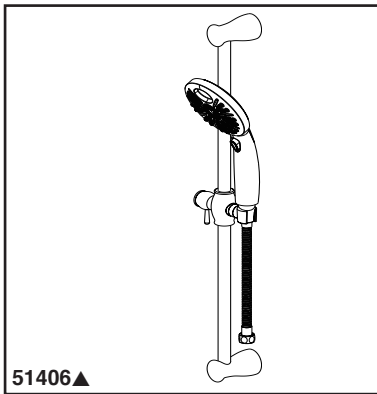

see what Delta can do™

WALL BAR HAND HELD SHOWERS

- Temp20™ temperature display handshower
- 6-spray setting wall bar handshower
- Temperature display changes color as temperature increases

FEATURES:

- Touch-Clean® Nozzles

STANDARD SPECIFICATIONS:

- Maximum 1.75 gpm @ 80 psi, 6.6 L/min @ 550 kPa
- 60-82" (1524-2083 mm) metal stretchable hose
- Change spray modes with pushbutton
- No batteries required
- Dual check valves for backflow prevention

WARRANTY

- Lifetime limited warranty on parts (other than electronic parts and batteries) and finishes: or, for commercial users, for 5 years from date of purchase.
- 5 year limited warranty on electronic parts (other than batteries); or, for commercial users, for 1 year from the date of purchase. No warranty is provided on batteries.

COMPLIES WITH

- ASME A1 12.18.1 / CSA B125.1
- EPA WaterSense®

51406▲

Submitted Model No.: _____

Specific Features: _____