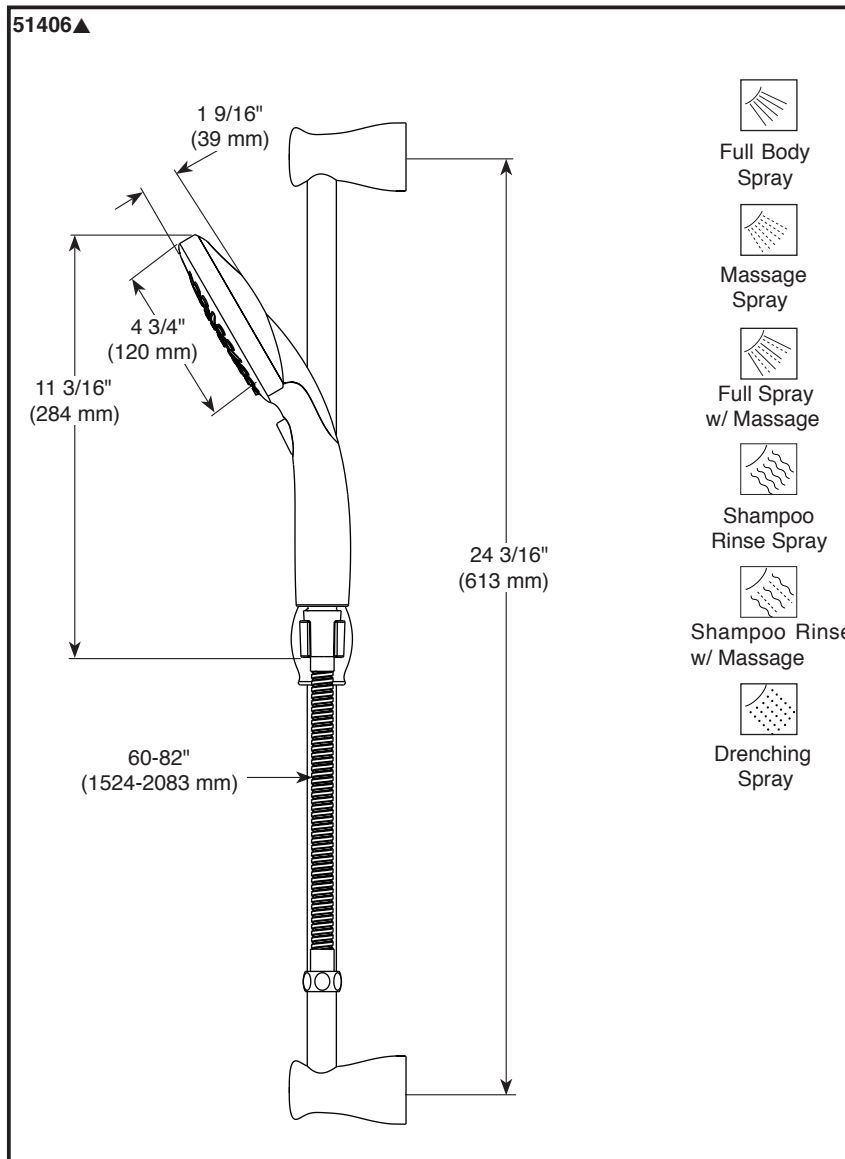

see what Delta can do™

WALL BAR HAND HELD SHOWERS

- Temp20™ temperature display handshower
- 6-spray setting wall bar handshower
- Temperature display changes color as temperature increases

FEATURES:

- Touch-Clean® Nozzles

STANDARD SPECIFICATIONS:

- Maximum 1.75 gpm @ 80 psi, 6.6 L/min @ 550 kPa
- 60-82" (1524-2083 mm) metal stretchable hose
- Change spray modes with pushbutton
- No batteries required
- Dual check valves for backflow prevention

COMPLIES WITH

- ASME A1 12.18.1 / CSA B125.1
- EPA WaterSense®

51406▲

Submitted Model No.: _____

Specific Features: _____

▲ Designate proper finish suffix

Delta reserves the right (1) to make changes in specifications and materials, and (2) to change or discontinue models, both without notice or obligation. Dimensions are for reference only. See current full-line price book or www.deltafaucet.com for finish options and product availability.