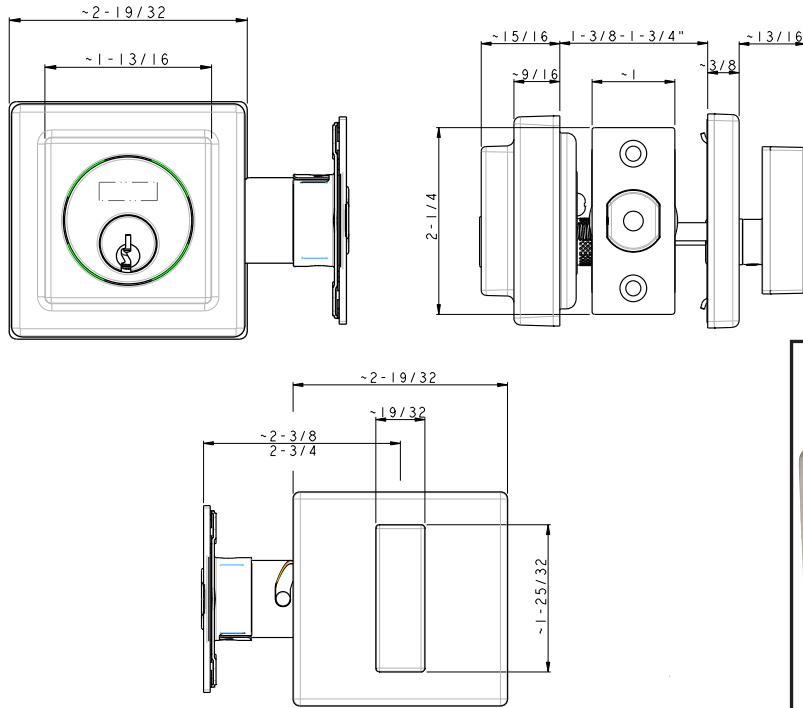

## DIMENSIONS

## STANDARD SPECIFICATIONS

<b>Door Prep</b>	Cross bore: 2-1/8" Edge bore: 1" Latch face: 1" x 2-1/4"	<b>Latches</b>	2-3/8" & 2-3/4" adjustable (9094) Faceplate: 1" x 2-1/4" round corner Bolt: Brass with hardened steel rod. Full 1" throw
<b>Backset</b>	Fits 2-3/8" and 2-3/4"	<b>Strikes</b>	1-3/4" x 2-1/4" Rd & Sq Corner (9113 & 9117) Includes Reinforcement Strike
<b>Door Thickness</b>	1-3/8" ~ 1-3/4" door <b>standard</b> , 2-1/4" Ext. Kit Available	<b>Wood Screws</b>	Combination screws that suit both wood or metal door mounting. Includes 3" Security Screws
<b>Cylinder</b>	KW1 5-Pin <b>standard</b> (Solid Brass), SC4 6-pin Optional Deadbolts packed KA4	<b>Door Handing</b>	Not Required

## PRICING

Model	Function	WT/LB	CTN QTY	US15 Satin Nickel	US26 Polished Chrome	US12P Tuscany Bronze
200-LTS	Single Cylinder	20 Lbs	12 Pcs	Item No.	355001	355006
				List Price		
	Turn Button Only		Each	Item No.	372200	372201
				List Price		