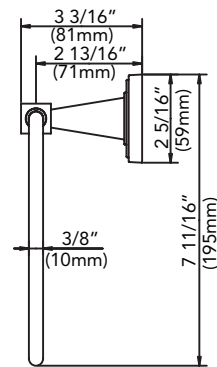

TOWEL RING

TISSUE HOLDER