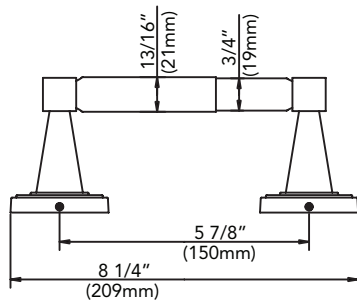

TOWEL RING

TISSUE HOLDER