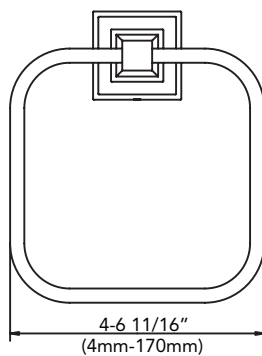

TOWEL RING

Product Codes:

- DELBATRBN (brushed nickel)
- DELBATRCP (polished chrome)
- DELBATORB (oil rubbed bronze)
- DELBATRBB (brushed brass)
- DELBATRPN (polished nickel)

TISSUE HOLDER

Product Codes:

- DELBATHBN (brushed nickel)
- DELBATHCP (polished chrome)
- DELBATHORB (oil rubbed bronze)
- DELBATHBB (brushed brass)
- DELBATHPN (polished nickel)

ROBE HOOK

TOWEL RING

TISSUE HOLDER