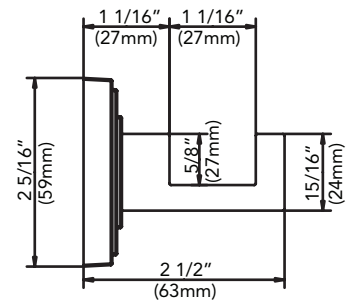

TOWEL RING

Product Codes:

- DELBATRBN (brushed nickel)
- DELBATRCP (polished chrome)
- DELBATORB (oil rubbed bronze)
- DELBATRBB (brushed brass)
- DELBATRPN (polished nickel)

TISSUE HOLDER

Product Codes:

- DELBATHBN (brushed nickel)
- DELBATHCP (polished chrome)
- DELBATHORB (oil rubbed bronze)
- DELBATHBB (brushed brass)
- DELBATHPN (polished nickel)