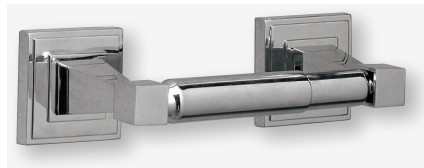

ACCESSORIES

- Zinc alloy die-cast posts
- Metal bars and rings
- Mounting hardware included

ROBE HOOK

Product Codes:

- DELBARHBN (brushed nickel)
- DELBARHCP (polished chrome)
- DELBARHORB (oil rubbed bronze)
- DELBARHBB (brushed brass)
- DELBARHPN (polished nickel)

TOWEL RING

Product Codes:

- DELBATRBN (brushed nickel)
- DELBATRCP (polished chrome)
- DELBATRORB (oil rubbed bronze)
- DELBATRBB (brushed brass)
- DELBATRPN (polished nickel)

TISSUE HOLDER

Product Codes:

- DELBATHBN (brushed nickel)
- DELBATHCP (polished chrome)
- DELBATHORB (oil rubbed bronze)
- DELBATHBB (brushed brass)
- DELBATHPN (polished nickel)

ACCESSORIES

ROBE HOOK

Product Codes:

- DELBARHBN (brushed nickel)
- DELBARHCP (polished chrome)
- DELBARHORB (oil rubbed bronze)
- DELBARHBB (brushed brass)
- DELBARHPN (polished nickel)

TOWEL RING

Product Codes:

- DELBATRBN (brushed nickel)
- DELBATRCP (polished chrome)
- DELBATORB (oil rubbed bronze)
- DELBATRBB (brushed brass)
- DELBATRPN (polished nickel)

TISSUE HOLDER

Product Codes:

- DELBATHBN (brushed nickel)
- DELBATHCP (polished chrome)
- DELBATHORB (oil rubbed bronze)
- DELBATHBB (brushed brass)
- DELBATHPN (polished nickel)