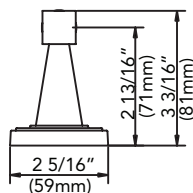

TOWEL RING

TISSUE HOLDER