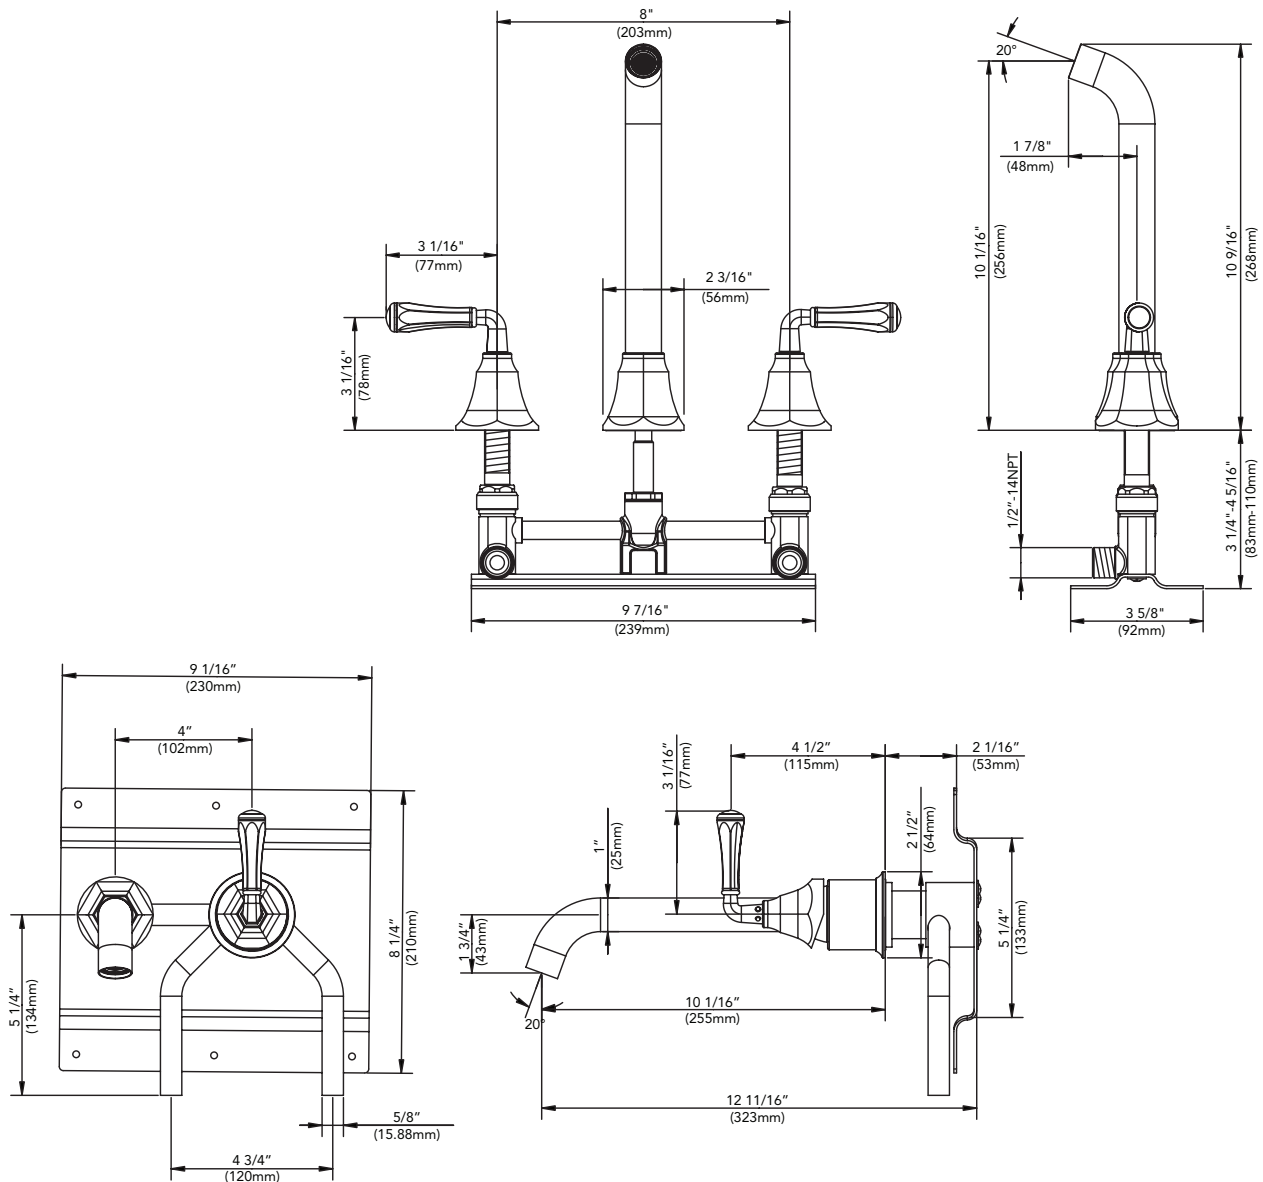

- Solid brass construction
- Quarter-turn ceramic disc cartridge
- Wall-mount
- Installation, operating, care and maintenance instructions included
- Lifetime limited warranty
- Meets ANSI: A112.18.1M
- NSF/ANSI Std. 61 compliant
- cUPC/IAPMO listed
- ADA compliant

## TWO-HANDLE OR SINGLE-HANDLE VESSEL FAUCET

All dimensions are based on original specifications and are subject to change and variation.