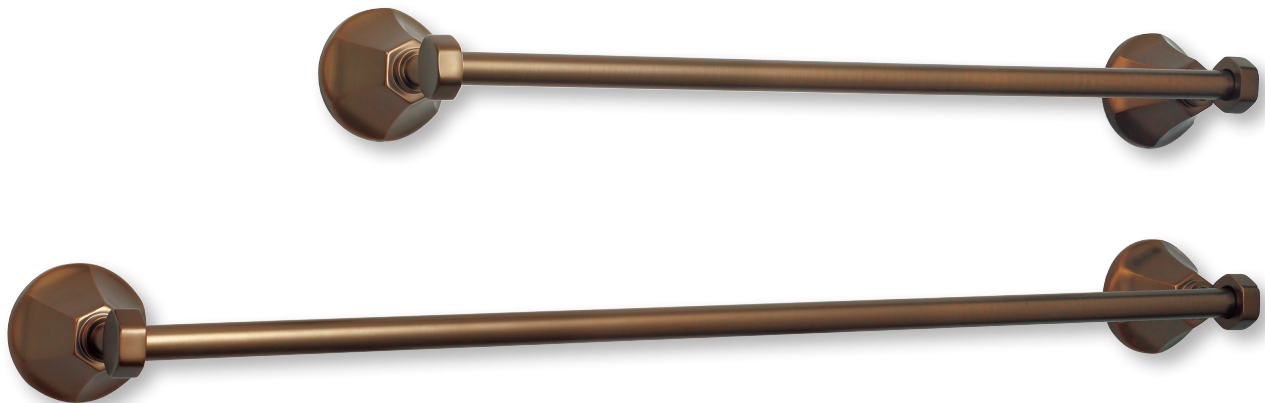

ACCESSORIES

- Zinc alloy die-cast posts
- Metal bars and rings
- Mounting hardware included

18 TOWEL BAR

Product Codes:

DELLZKW18TBBN (brushed nickel)
DELLZKW18TBCP (polished chrome)
DELLZKW18TBORB (oil rubbed bronze)
DELLZKW18TBBB (brushed brass)
DELLZKW18TBPN (polished nickel)

24 TOWEL BAR

Product Codes:

DELLZKW24TBBN (brushed nickel)
DELLZKW24TBCP (polished chrome)
DELLZKW24TBORB (oil rubbed bronze)
DELLZKW24TBBB (brushed brass)
DELLZKW24TBPN (polished nickel)

ACCESSORIES

18 TOWEL BAR

Product Codes:

- DELLZKW18TBBN (brushed nickel)
- DELLZKW18TBCP (polished chrome)
- DELLZKW18TBORB (oil rubbed bronze)
- DELLZKW18TBBB (brushed brass)
- DELLZKW18TBPN (polished nickel)

24 TOWEL BAR

Product Codes:

- DELLZKW24TBBN (brushed nickel)
- DELLZKW24TBCP (polished chrome)
- DELLZKW24TBORB (oil rubbed bronze)
- DELLZKW24TBBB (brushed brass)
- DELLZKW24TBPN (polished nickel)