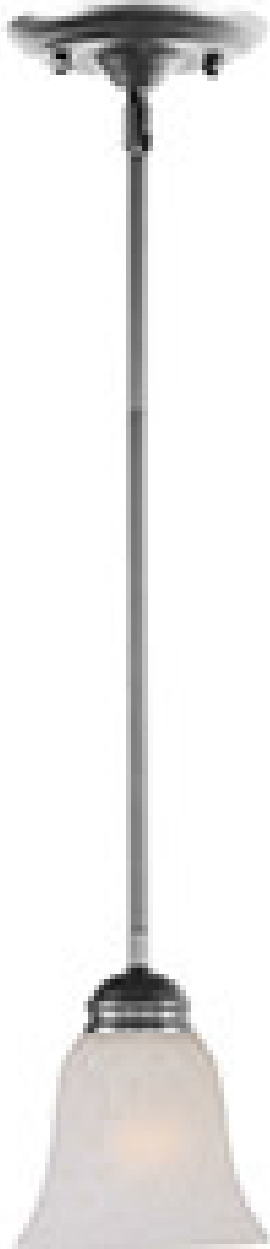

Product Specifications - DL-1910-SN

Job Name:	Job Type:
Quantity:	Comments:

DL-1910-SN
1-Light Mini Pendant

Finish
Satin Nickel

Glass/Shade
Ice

Product Category
Mini Pendant

Lamping

Number of Bulbs	1
Light Type	Incandescent
Bulb Type	MB
Max Bulb Wattage	60
Max Fixture Wattage	
Rated Life	
Rated Lumens	±0

Measurements

Width	6.00"
Height	0.00"
Length	N/A
Extension	N/A
Back Plate Width	N/A
Back Plate Height	N/A
HCO	N/A

Shipping

Carton Weight	3.30 lbs
Carton Width	9"
Carton Height	6"
Carton Length	14"
Carton Cubic Feet	0.49
Master Pack	1
Master Pack Weight	N/A

Color Temp		Min Overall Height	0.00"	Master Pack Width	N/A
Bulb(s)	Not Included	Max Overall Height	N/A	Master Pack Height	N/A
Light Up/Down	N/A	Hanging Weight	2.40 lbs	Master Pack Length	N/A
Beam Spread	N/A	Height Adjustable	N/A	Master Cubic Feet	N/A
CRI	N/A	Slope	N/A	UPS Shippable	Yes
Photo Cell Included	N/A	Chain Length	N/A		
Ballast/Driver/Transformer	No	Wire Length	N/A		
Dimmable	N/A	Canopy Width	N/A		
		Canopy Height	N/A		
		Canopy Length	N/A		