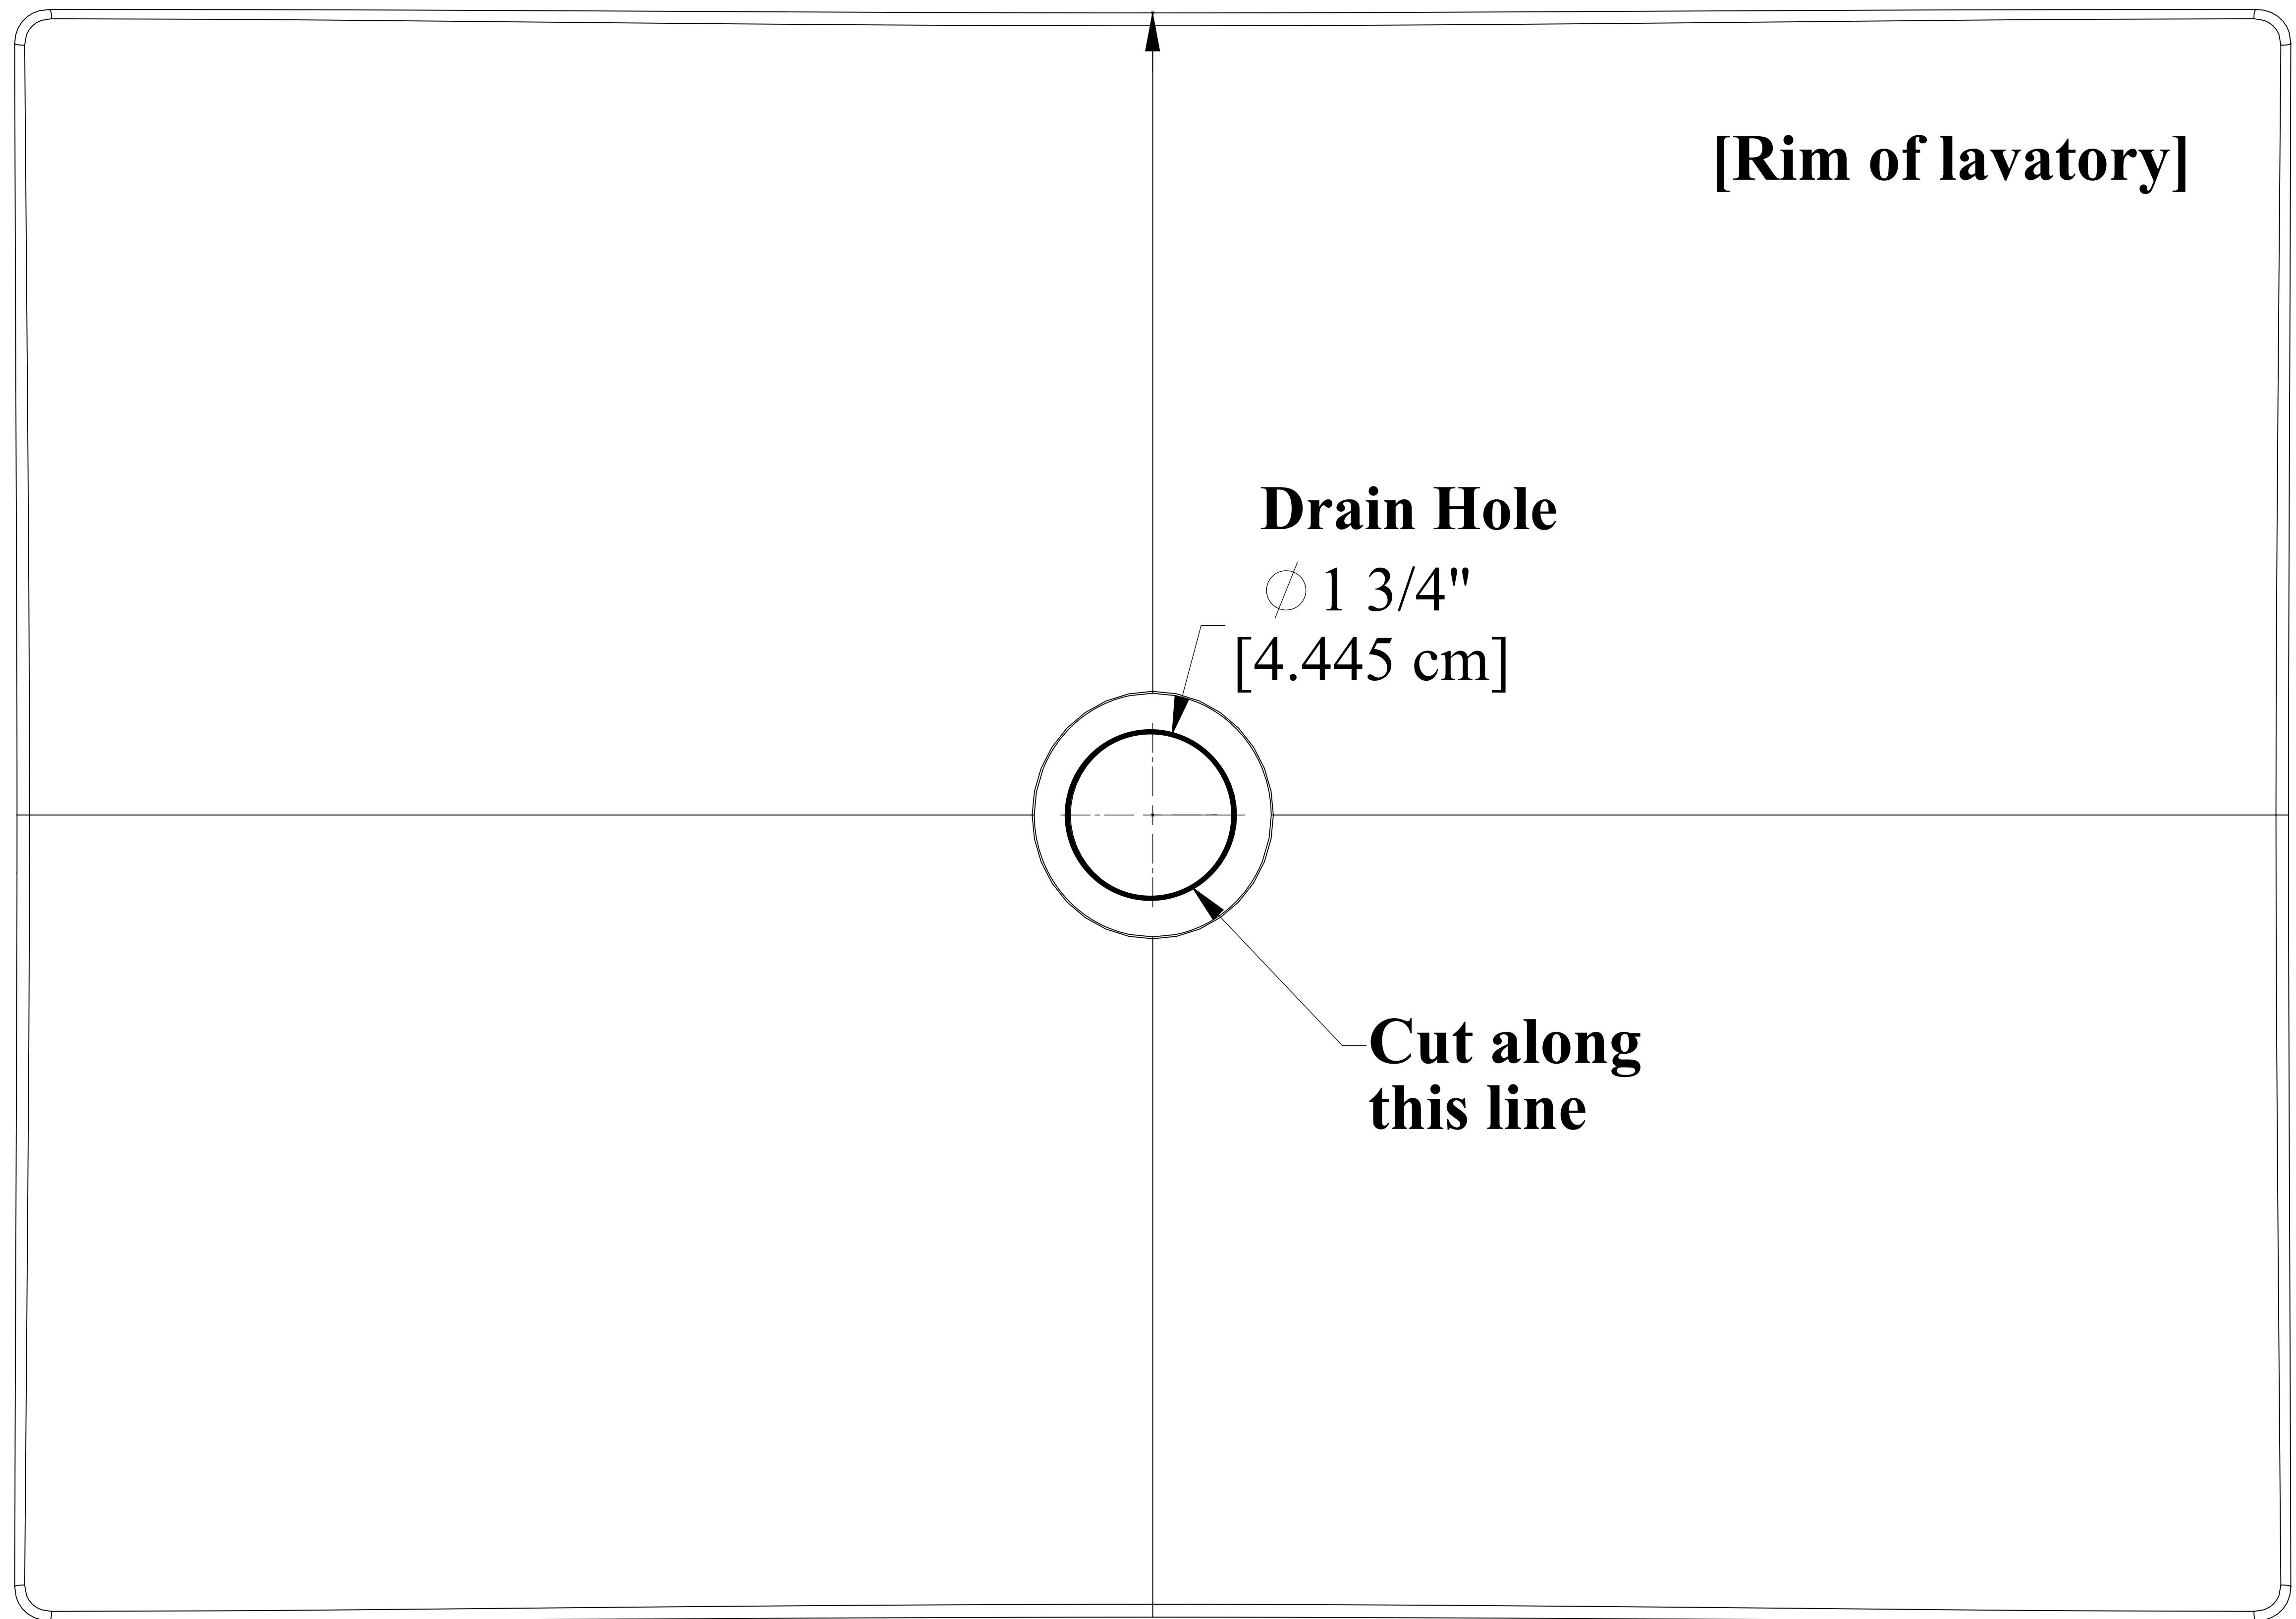

Due to the many possible faucet mounting locations Decolav does not provide faucet mounting positionson above counter vessels

Finished Wall

[optional]

Cut-Out Template
For Model No. 2800

When plotting template full size:
Make sure horizontal and vertical dimensions
match the dimensions labeled in the template