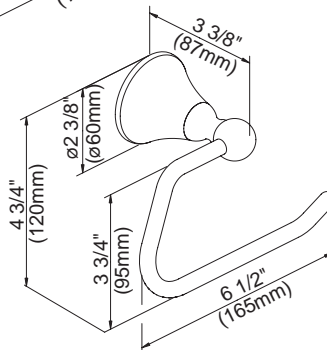

Available Finishes

- Chrome
- Brushed Nickel (BN)
- Distressed Nickel (DN)
- Oil Rub Bronze (RB)

D441600 - 18" Towel Bar
D441601 - 24" Towel Bar

D441602 - 24" Double Towel Bar

D441605 - Towel Ring

D441604 - Toilet Paper Holder

D441640 - Robe Hook

D441630 - Toilet Paper Holder

Specific Features: _____ Submitted Model No.: _____