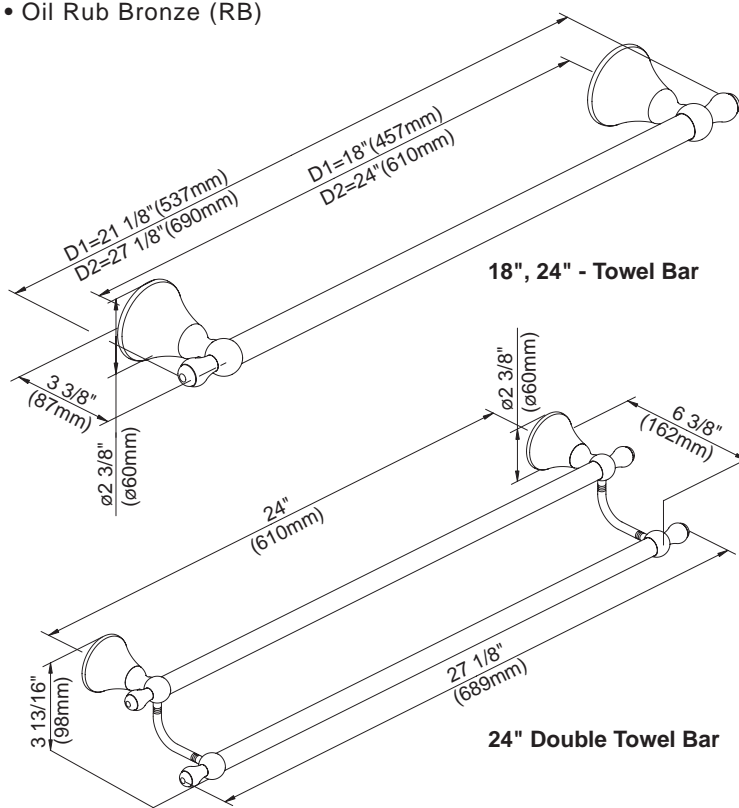

Available Finishes

- Chrome
- Brushed Nickel (BN)
- Distressed Nickel (DN)
- Oil Rub Bronze (RB)

D441600 - 18" Towel Bar
D441601 - 24" Towel Bar

D441602 - 24" Double Towel Bar

D441605 - Towel Ring

D441604 - Toilet Paper Holder

D441640 - Robe Hook

D441630 - Toilet Paper Holder

Specific Features: _____ Submitted Model No.: _____