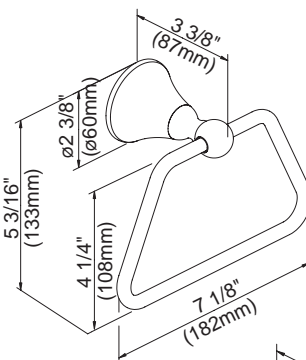

Available Finishes

- Chrome
- Brushed Nickel (BN)
- Distressed Nickel (DN)
- Oil Rub Bronze (RB)

D441600 - 18" Towel Bar
D441601 - 24" Towel Bar

D441602 - 24" Double Towel Bar

D441605 - Towel Ring

D441604 - Toilet Paper Holder

D441640 - Robe Hook

D441630 - Toilet Paper Holder

Specific Features: _____ Submitted Model No.: _____