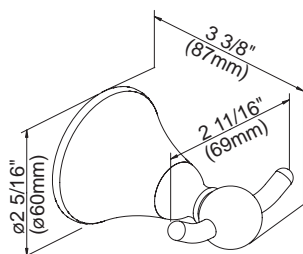

Specific Features: _____ Submitted Model No.: _____