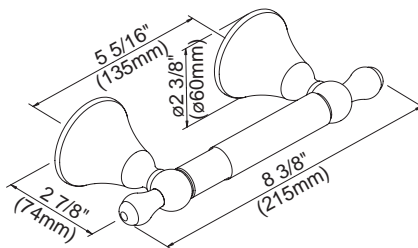

Specific Features: _____ Submitted Model No.: _____