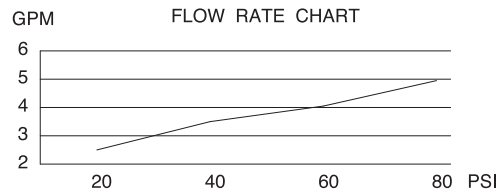

Warranty

Danze faucets are covered by a manufacturer's limited "lifetime" warranty on finish, valve leaks, and manufacturing defects.

D503068
ENFIELD™

Available Colors & Finish

- Chrome
- Brushed Nickel (BN)