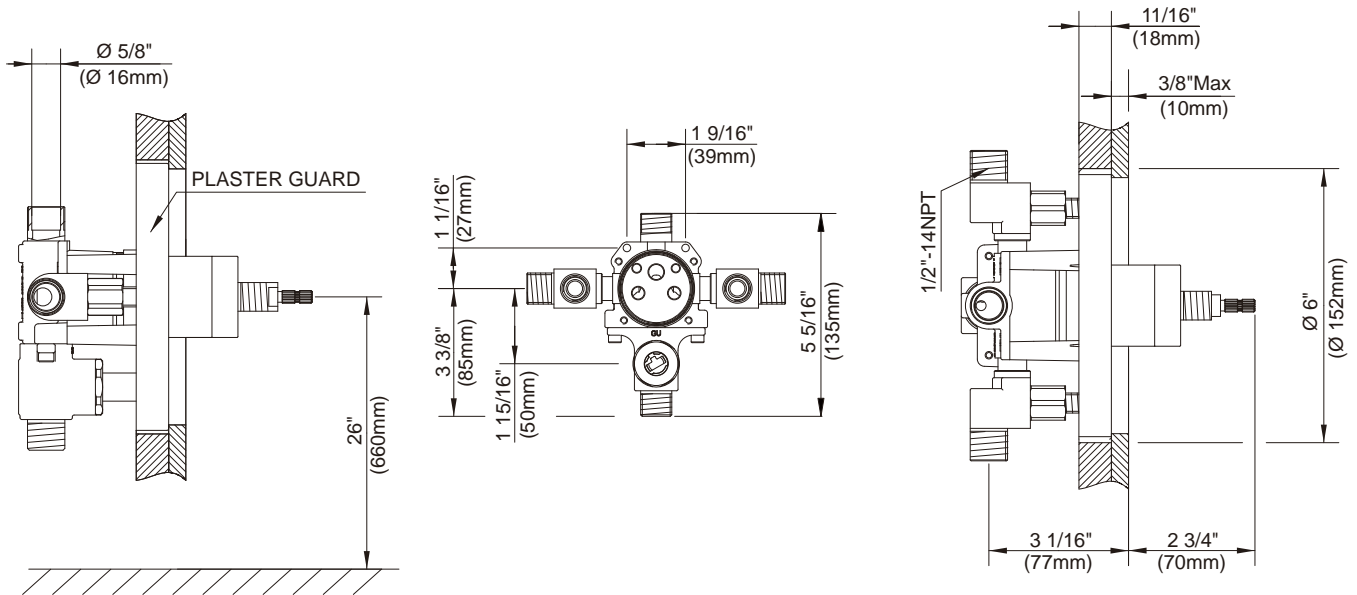

Submittal Information:

Job Name: _____

Location: _____

Contractor: _____

Contact #: _____