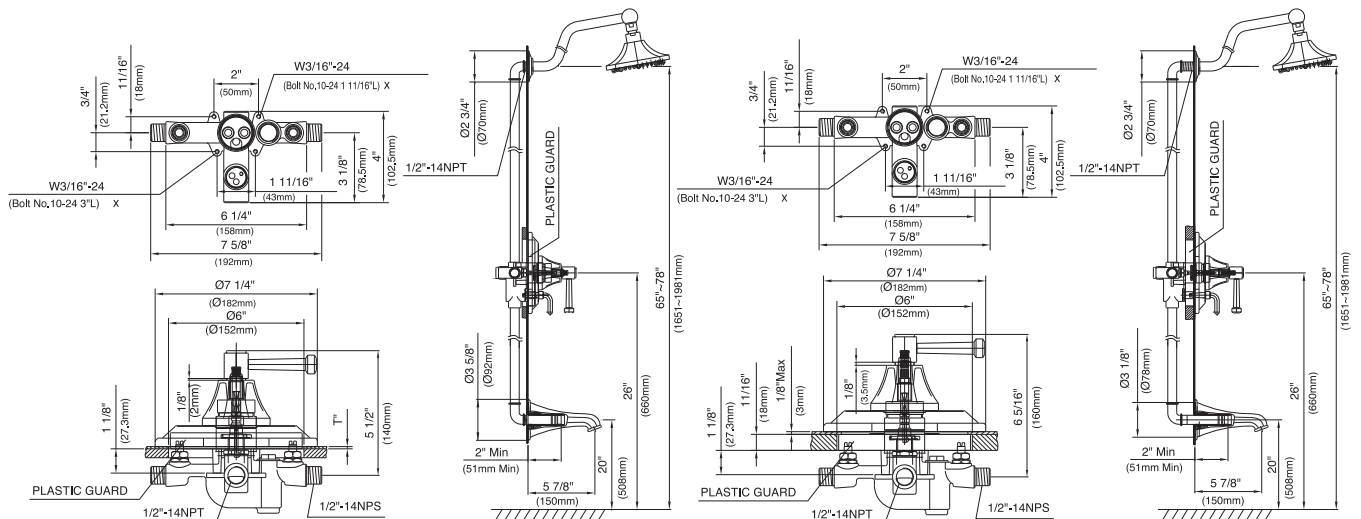

Specific Features: _____ Submitted Model No.: _____