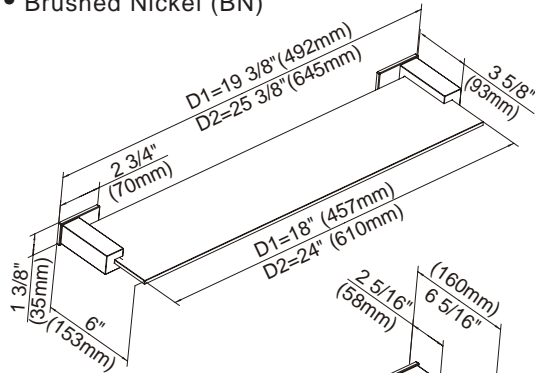

SIRIUS™ BATH ACCESSORY COLLECTION

Description

- Matches SIRIUS™ collection
- Mounting hardware provided
- SIRIUS™ 18" and 24" Glass Shelves are constructed with tempered glass
- SIRIUS™ Wall Mount Toilet Brush is constructed with frosted glass cup and metal brush handle with synthetic bristles

D446133 - 24" Double Towel Bar

D446134 - 18" Glass Shelf
D446135 - 24" Glass Shelf

18", 24" - Glass Shelf

24" Double Towel Bar

18", 24" - Towel Bar

Paper Holder

D446136 - Dual Function - Paper Holder or Towel Bar