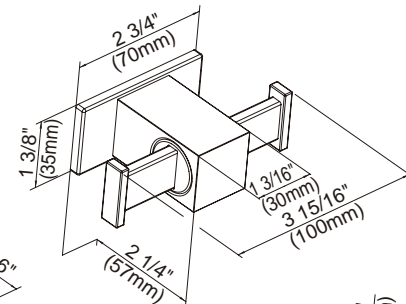

Double Robe Hook