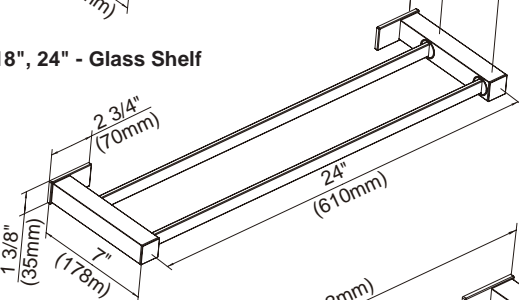

D446133 - 24" Double Towel Bar

D446134 - 18" Glass Shelf
D446135 - 24" Glass Shelf

18", 24" - Glass Shelf

24" Double Towel Bar

18", 24" - Towel Bar

Paper Holder

D446136 - Dual Function - Paper Holder or Towel Bar