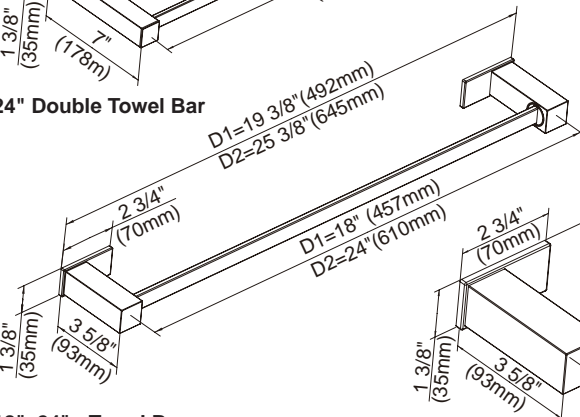

D446133 - 24" Double Towel Bar

D446134 - 18" Glass Shelf
D446135 - 24" Glass Shelf

18", 24" - Glass Shelf

24" Double Towel Bar

18", 24" - Towel Bar

Paper Holder

D446136 - Dual Function - Paper Holder or Towel Bar