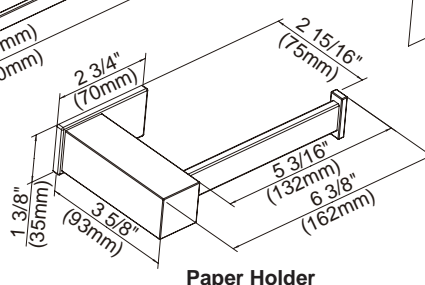

D446133 - 24" Double Towel Bar

D446134 - 18" Glass Shelf
D446135 - 24" Glass Shelf

18", 24" - Glass Shelf

24" Double Towel Bar

18", 24" - Towel Bar

Paper Holder

D446136 - Dual Function - Paper Holder or Towel Bar