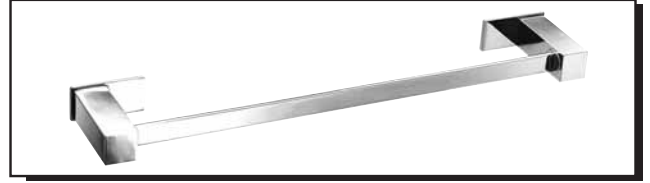

SIRIUS™ BATH ACCESSORY COLLECTION

Description

- Matches SIRIUS™ collection
- Mounting hardware provided
- SIRIUS™ 18" and 24" Glass Shelves are constructed with tempered glass
- SIRIUS™ Wall Mount Toilet Brush is constructed with frosted glass cup and metal brush handle with synthetic bristles

Warranty

Danze Bath Accessories are covered by a manufacturer's limited "lifetime" warranty on finish and manufacturing defects.

Available Finishes

- Chrome
- Brushed Nickel (BN)

D446131 - 18" Towel Bar
D446132 - 24" Towel Bar

D446133 - 24" Double Towel Bar

D446134 - 18" Glass Shelf
D446135 - 24" Glass Shelf

18", 24" - Glass Shelf

24" Double Towel Bar

18", 24" - Towel Bar

Paper Holder

D446136 - Dual Function - Paper Holder or Towel Bar