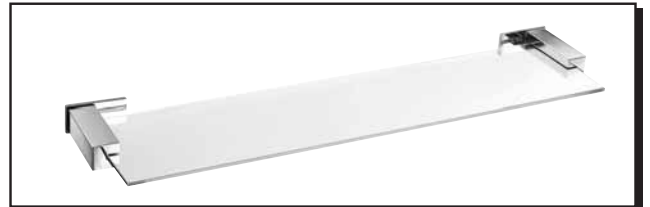

SIRIUS™ BATH ACCESSORY COLLECTION

Description

- Matches SIRIUS™ collection
- Mounting hardware provided
- SIRIUS™ 18" and 24" Glass Shelves are constructed with tempered glass
- SIRIUS™ Wall Mount Toilet Brush is constructed with frosted glass cup and metal brush handle with synthetic bristles

Warranty

Danze Bath Accessories are covered by a manufacturer's limited "lifetime" warranty on finish and manufacturing defects.

Available Finishes

- Chrome
- Brushed Nickel (BN)

D446131 - 18" Towel Bar
D446132 - 24" Towel Bar

D446133 - 24" Double Towel Bar

D446134 - 18" Glass Shelf
D446135 - 24" Glass Shelf

18", 24" - Glass Shelf

24" Double Towel Bar

18", 24" - Towel Bar

Paper Holder

D446136 - Dual Function - Paper Holder or Towel Bar