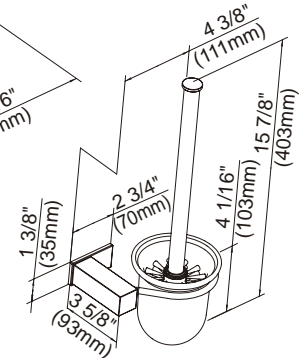

D446133 - 24" Double Towel Bar

D446134 - 18" Glass Shelf
D446135 - 24" Glass Shelf

18", 24" - Glass Shelf

24" Double Towel Bar

18", 24" - Towel Bar

Paper Holder

D446136 - Dual Function - Paper Holder or Towel Bar

D446137 - Robe Hook

D446138 - Toilet Brush and Holder

Double Robe Hook

Toilet Brush

Specific Features: _____ Submitted Model No.: _____