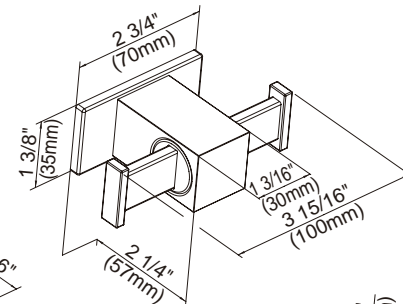

24" Double Towel Bar

18", 24" - Towel Bar

Paper Holder

D446136 - Dual Function - Paper Holder or Towel Bar

D446137 - Robe Hook

D446138 - Toilet Brush and Holder

Double Robe Hook

Toilet Brush