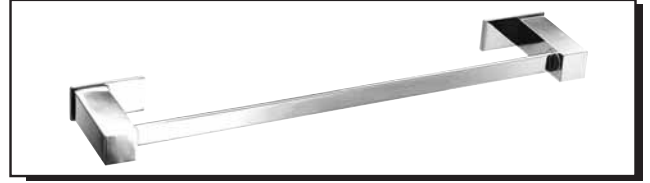

#### Description

- Matches SIRIUS™ collection
- Mounting hardware provided
- SIRIUS™ 18" and 24" Glass Shelves are constructed with tempered glass
- SIRIUS™ Wall Mount Toilet Brush is constructed with frosted glass cup and metal brush handle with synthetic bristles

#### Available Finishes

- Chrome
- Brushed Nickel (BN)

D446131 - 18" Towel Bar  
D446132 - 24" Towel Bar

D446133 - 24" Double Towel Bar

D446134 - 18" Glass Shelf  
D446135 - 24" Glass Shelf

18", 24" - Glass Shelf