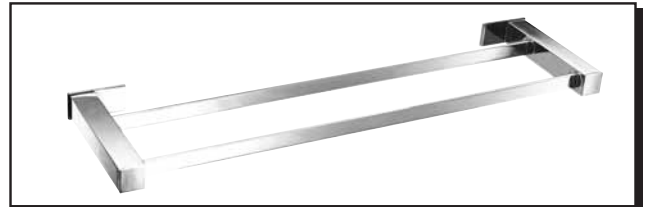

#### Description

- Matches SIRIUS™ collection
- Mounting hardware provided
- SIRIUS™ 18" and 24" Glass Shelves are constructed with tempered glass
- SIRIUS™ Wall Mount Toilet Brush is constructed with frosted glass cup and metal brush handle with synthetic bristles

#### Available Finishes

- Chrome
- Brushed Nickel (BN)

D446131 - 18" Towel Bar  
D446132 - 24" Towel Bar

D446133 - 24" Double Towel Bar

D446134 - 18" Glass Shelf  
D446135 - 24" Glass Shelf

18", 24" - Glass Shelf