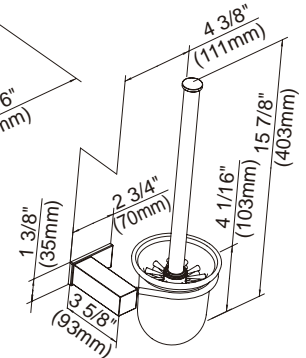

24" Double Towel Bar

18", 24" - Towel Bar

Paper Holder

D446136 - Dual Function - Paper Holder or Towel Bar

D446137 - Robe Hook

D446138 - Toilet Brush and Holder

Double Robe Hook

Toilet Brush