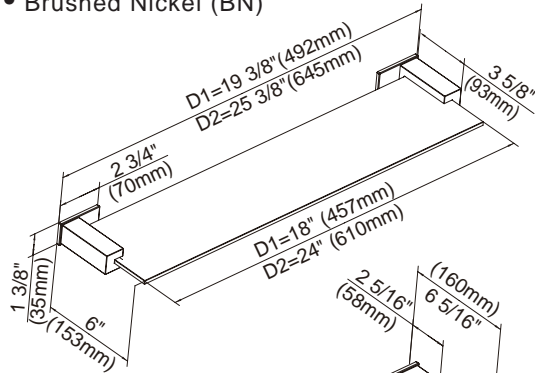

#### Available Finishes

- Chrome
- Brushed Nickel (BN)

D446131 - 18" Towel Bar  
D446132 - 24" Towel Bar

D446133 - 24" Double Towel Bar

D446134 - 18" Glass Shelf  
D446135 - 24" Glass Shelf

18", 24" - Glass Shelf

24" Double Towel Bar

18", 24" - Towel Bar

Paper Holder

D446136 - Dual Function - Paper Holder or Towel Bar

D446137 - Robe Hook

D446138 - Toilet Brush and Holder

Double Robe Hook

Toilet Brush