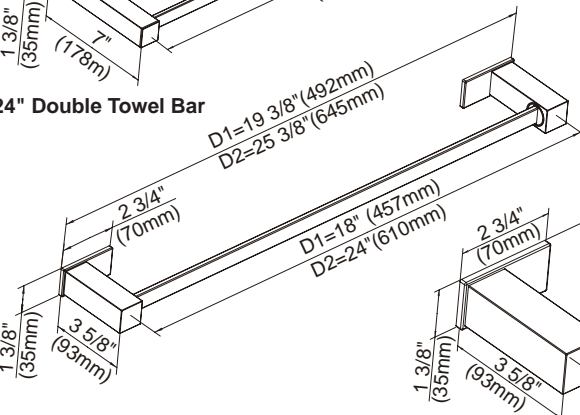

#### Available Finishes

- Chrome
- Brushed Nickel (BN)

D446131 - 18" Towel Bar  
D446132 - 24" Towel Bar

D446133 - 24" Double Towel Bar

D446134 - 18" Glass Shelf  
D446135 - 24" Glass Shelf

18", 24" - Glass Shelf

24" Double Towel Bar

18", 24" - Towel Bar

Paper Holder

D446136 - Dual Function - Paper Holder or Towel Bar

D446137 - Robe Hook

D446138 - Toilet Brush and Holder

Double Robe Hook

Toilet Brush