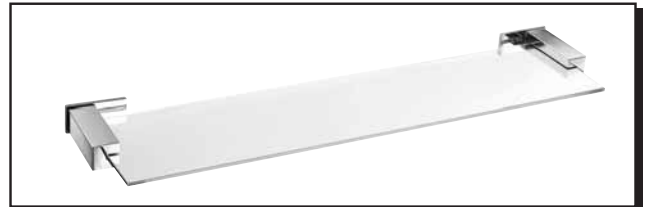

#### Description

- Matches SIRIUS™ collection
- Mounting hardware provided
- SIRIUS™ 18" and 24" Glass Shelves are constructed with tempered glass
- SIRIUS™ Wall Mount Toilet Brush is constructed with frosted glass cup and metal brush handle with synthetic bristles

#### Available Finishes

- Chrome
- Brushed Nickel (BN)

D446131 - 18" Towel Bar  
D446132 - 24" Towel Bar

D446133 - 24" Double Towel Bar

D446134 - 18" Glass Shelf  
D446135 - 24" Glass Shelf

18", 24" - Glass Shelf

24" Double Towel Bar

18", 24" - Towel Bar

Paper Holder

D446136 - Dual Function - Paper Holder or Towel Bar

D446137 - Robe Hook

D446138 - Toilet Brush and Holder

Double Robe Hook

Toilet Brush