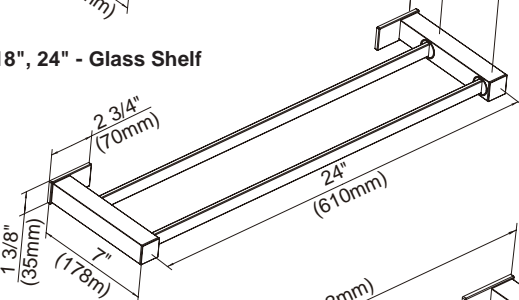

#### Available Finishes

- Chrome
- Brushed Nickel (BN)

D446131 - 18" Towel Bar  
D446132 - 24" Towel Bar

D446133 - 24" Double Towel Bar

D446134 - 18" Glass Shelf  
D446135 - 24" Glass Shelf

18", 24" - Glass Shelf

24" Double Towel Bar

18", 24" - Towel Bar

Paper Holder

D446136 - Dual Function - Paper Holder or Towel Bar

D446137 - Robe Hook

D446138 - Toilet Brush and Holder

Double Robe Hook

Toilet Brush