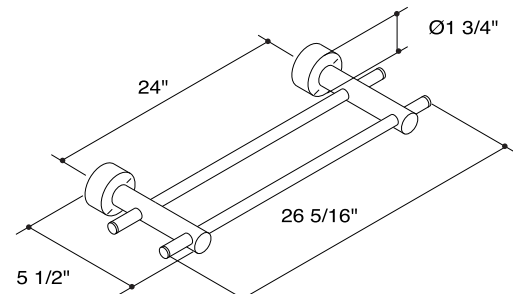

AVAILABLE FINISHES

Chrome
BN = Brushed Nickel

D446412 - 18" Towel Bar
D446422 - 24" Towel Bar
D446432 - 30" Towel Bar

D446612 - 24" Double Towel Bar

D446161 - Robe Hook

D446232 - Toilet Paper Holder

Towel Ring

Toilet Paper Holder

Robe Hook

D446121 - Towel Ring

18", 24", 30" - Towel Bar

24" - Double Towel Bar

Specific Features: _____

Submitted Model No.: _____