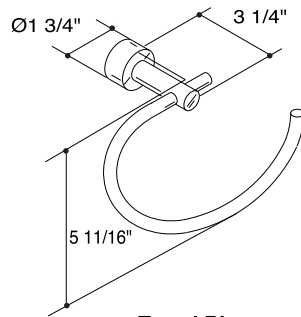

AVAILABLE FINISHES

Chrome
BN = Brushed Nickel

D446412 - 18" Towel Bar
D446422 - 24" Towel Bar
D446432 - 30" Towel Bar

D446612 - 24" Double Towel Bar

D446161 - Robe Hook

D446232 - Toilet Paper Holder

Towel Ring

Toilet Paper Holder

Robe Hook

D446121 - Towel Ring

18", 24", 30" - Towel Bar

24" - Double Towel Bar

Specific Features: _____

Submitted Model No.: _____