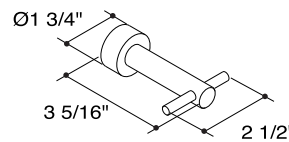

AVAILABLE FINISHES

Chrome
BN = Brushed Nickel

D446412 - 18" Towel Bar
D446422 - 24" Towel Bar
D446432 - 30" Towel Bar

D446612 - 24" Double Towel Bar

D446161 - Robe Hook

D446232 - Toilet Paper Holder

Towel Ring

Toilet Paper Holder

Robe Hook

D446121 - Towel Ring

18", 24", 30" - Towel Bar

24" - Double Towel Bar

Specific Features: _____

Submitted Model No.: _____