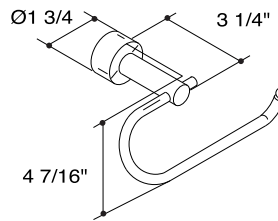

AVAILABLE FINISHES

Chrome
BN = Brushed Nickel

D446412 - 18" Towel Bar
D446422 - 24" Towel Bar
D446432 - 30" Towel Bar

D446612 - 24" Double Towel Bar

D446161 - Robe Hook

D446232 - Toilet Paper Holder

Towel Ring

Toilet Paper Holder

Robe Hook

D446121 - Towel Ring

18", 24", 30" - Towel Bar

24" - Double Towel Bar

Specific Features: _____

Submitted Model No.: _____