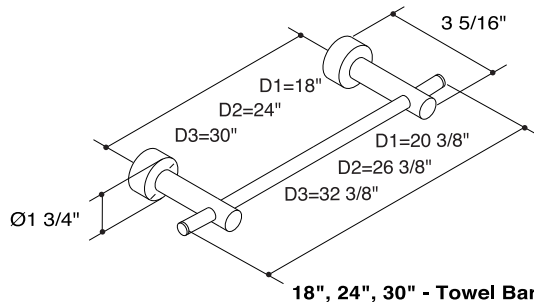

AVAILABLE FINISHES

Chrome
BN = Brushed Nickel

D446412 - 18" Towel Bar
D446422 - 24" Towel Bar
D446432 - 30" Towel Bar

D446612 - 24" Double Towel Bar

D446161 - Robe Hook

D446232 - Toilet Paper Holder

Towel Ring

Toilet Paper Holder

Robe Hook

D446121 - Towel Ring

18", 24", 30" - Towel Bar

24" - Double Towel Bar

Specific Features: _____

Submitted Model No.: _____