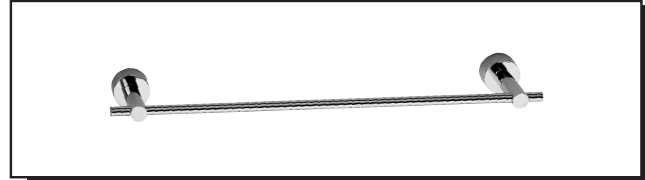

PARMA™ BATH ACCESSORY COLLECTION

Features

DESCRIPTION

- Sleek modern design
- Matches PARMA™ collection
- Mounting hardware provided
- All brass construction

WARRANTY

Danze Bath Accessories are covered by a manufacturer's limited "lifetime" warranty on finish and manufacturing defects.

AVAILABLE FINISHES

Chrome
BN = Brushed Nickel

D446412 - 18" Towel Bar
D446422 - 24" Towel Bar
D446432 - 30" Towel Bar

D446612 - 24" Double Towel Bar

D446161 - Robe Hook

D446232 - Toilet Paper Holder

Towel Ring

Toilet Paper Holder

Robe Hook

D446121 - Towel Ring

18", 24", 30" - Towel Bar

24" - Double Towel Bar

Specific Features: _____

Submitted Model No.: _____