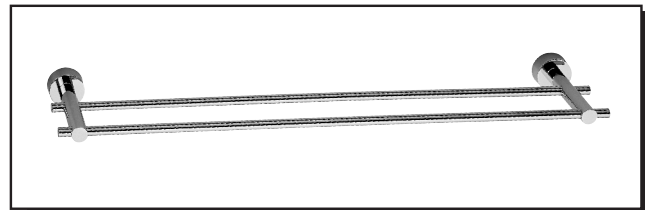

PARMA™ BATH ACCESSORY COLLECTION

Features

DESCRIPTION

- Sleek modern design
- Matches PARMA™ collection
- Mounting hardware provided
- All brass construction

WARRANTY

Danze Bath Accessories are covered by a manufacturer's limited "lifetime" warranty on finish and manufacturing defects.

AVAILABLE FINISHES

Chrome
BN = Brushed Nickel

D446412 - 18" Towel Bar
D446422 - 24" Towel Bar
D446432 - 30" Towel Bar

D446612 - 24" Double Towel Bar

D446161 - Robe Hook

D446232 - Toilet Paper Holder

Towel Ring

Toilet Paper Holder

Robe Hook

D446121 - Towel Ring

18", 24", 30" - Towel Bar

24" - Double Towel Bar

Specific Features: _____

Submitted Model No.: _____