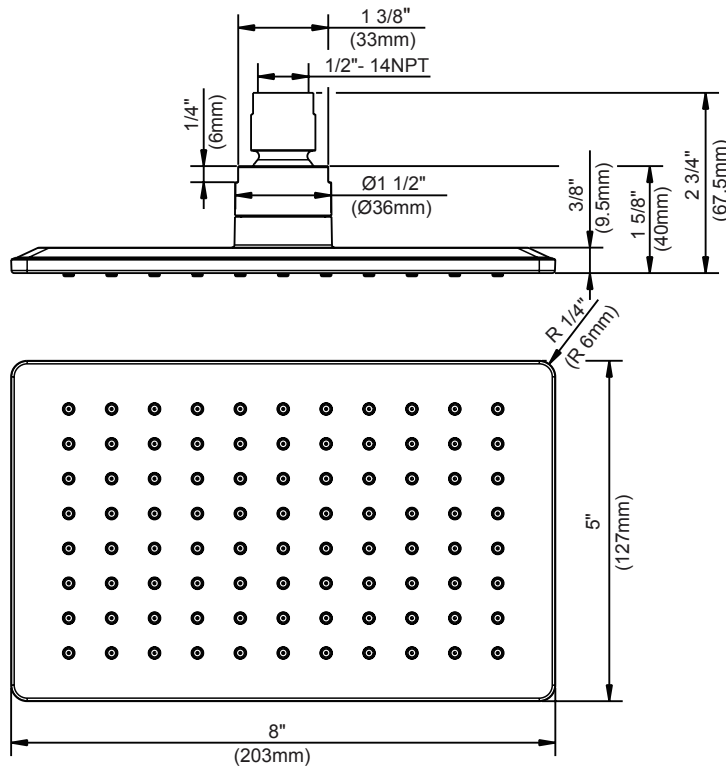

Submittal Information:

Job Name: _____

Location: _____

Contractor: _____

Contact #: _____