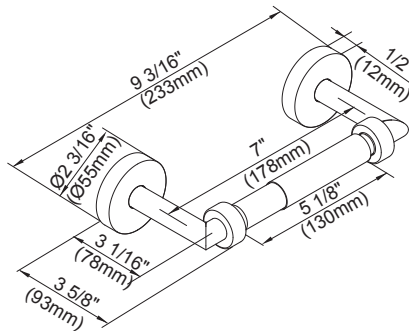

Double Post Paper Holder