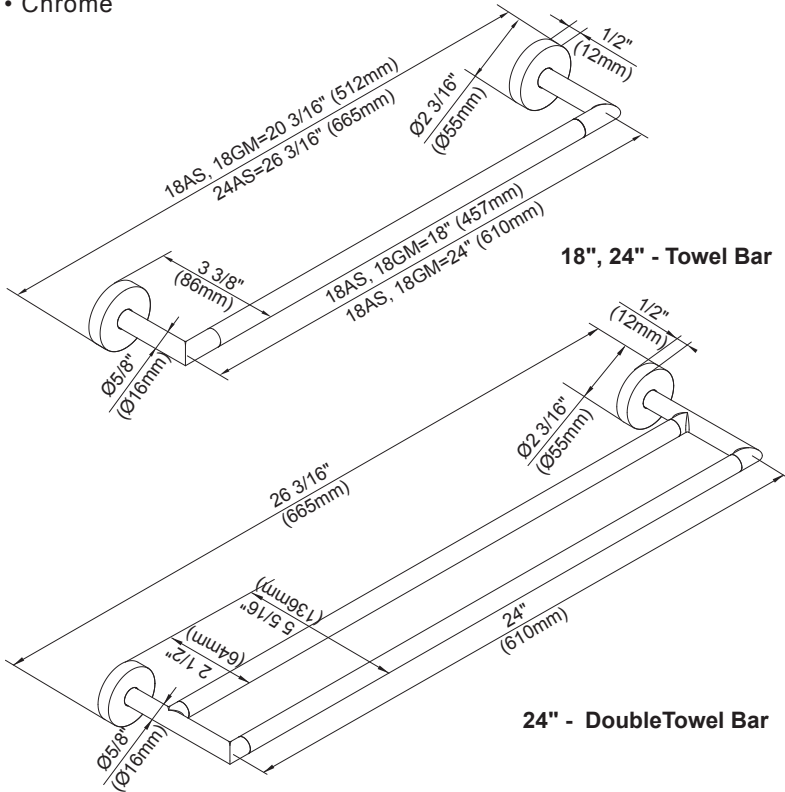

Available Finishes

- Chrome

D444001 - 18" Towel Bar
D444004 - 18" Glass Mount Towel Bar
D444002 - 24" Towel Bar

D444003 - 24" Double Towel Bar

D444005 - Robe Hook

D444007 - Double Post Paper Holder

D444006 - Single Post Paper Holder