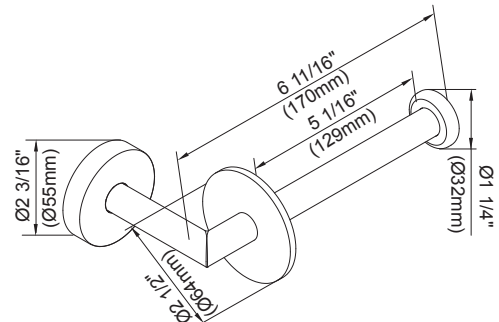

Single Post Paper Holder

Submittal Information:

Job Name: _____

Location: _____

Contractor: _____

Contact #: _____