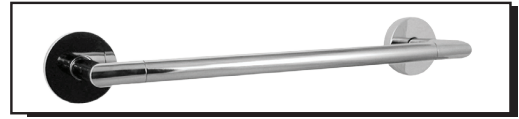

LILY™ BATH ACCESSORY COLLECTION

Description

- Sleek modern design
- Mounting hardware provided
- All brass construction

Warranty

Danze Bath Accessories are covered by a manufacturer's limited "lifetime" warranty on finish and manufacturing defects.

Available Finishes

- Chrome

D444001 - 18" Towel Bar
D444004 - 18" Glass Mount Towel Bar
D444002 - 24" Towel Bar

D444003 - 24" Double Towel Bar

D444005 - Robe Hook

D444007 - Double Post Paper Holder

D444006 - Single Post Paper Holder