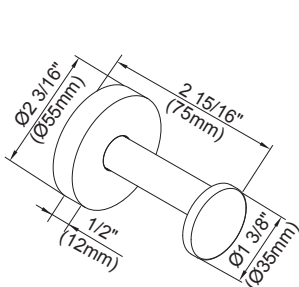

Available Finishes

- Chrome

D444001 - 18" Towel Bar
D444004 - 18" Glass Mount Towel Bar
D444002 - 24" Towel Bar

D444003 - 24" Double Towel Bar

D444005 - Robe Hook

D444007 - Double Post Paper Holder

D444006 - Single Post Paper Holder