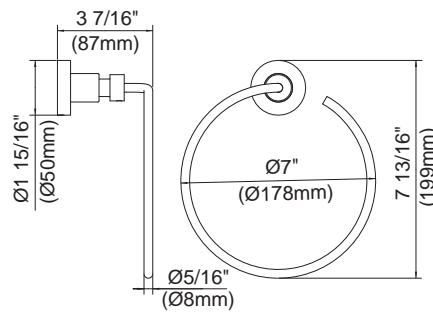

#### Available Finishes

- Chrome
- Brushed Nickel

DH440177 - 24" Towel Bar  
DH440277 - 30" Towel Bar

DH440477 - Robe Hook

DH440377 - Toilet Paper Holder

DH440577 - 6" Towel Ring

DH440677 - Water Closet Lever