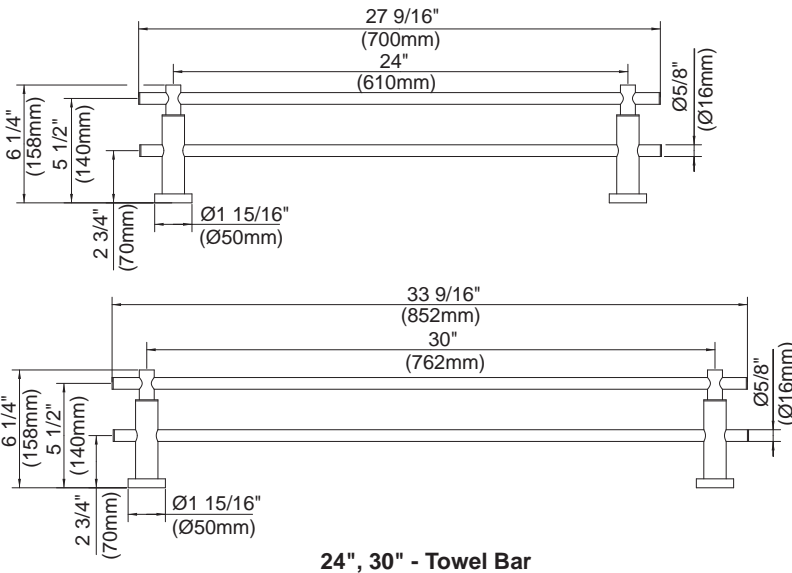

#### Available Finishes

- Chrome
- Brushed Nickel

DH440177 - 24" Towel Bar  
DH440277 - 30" Towel Bar

DH440477 - Robe Hook

DH440377 - Toilet Paper Holder

DH440577 - 6" Towel Ring

DH440677 - Water Closet Lever