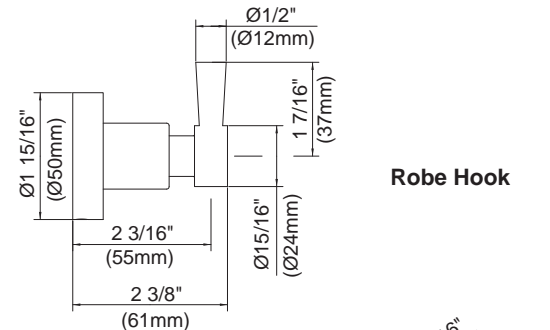

#### Available Finishes

- Chrome
- Brushed Nickel

DH440177 - 24" Towel Bar  
DH440277 - 30" Towel Bar

DH440477 - Robe Hook

DH440377 - Toilet Paper Holder

DH440577 - 6" Towel Ring

DH440677 - Water Closet Lever