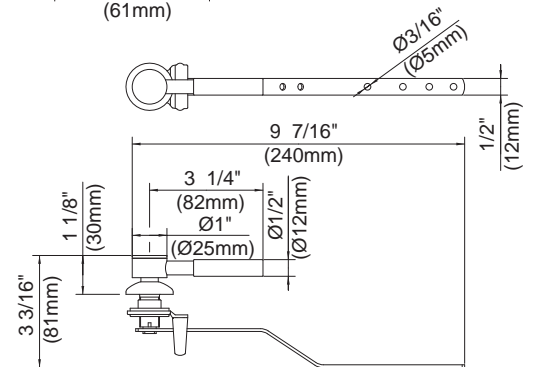

#### Available Finishes

- Chrome
- Brushed Nickel

DH440177 - 24" Towel Bar  
DH440277 - 30" Towel Bar

DH440477 - Robe Hook

DH440377 - Toilet Paper Holder

DH440577 - 6" Towel Ring

DH440677 - Water Closet Lever