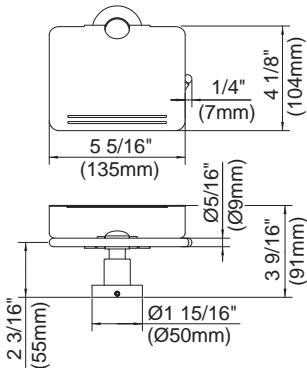

#### Available Finishes

- Chrome
- Brushed Nickel

DH440177 - 24" Towel Bar  
DH440277 - 30" Towel Bar

DH440477 - Robe Hook

DH440377 - Toilet Paper Holder

DH440577 - 6" Towel Ring

DH440677 - Water Closet Lever