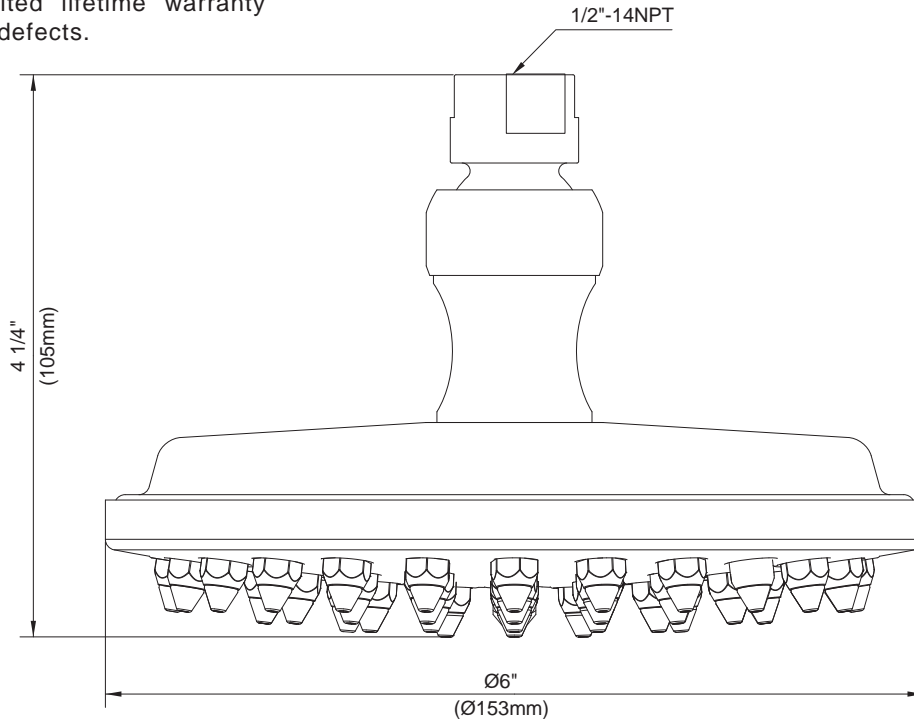

SPECIFICATIONS

6" ROUND SUNFLOWER SHOWERHEAD

Description

- Brass ball joint with all brass showerhead
- Easy clean jets
- Solid brass construction

MAT-100

Available Colors & Finish

- Antique Copper
- Dark Bronze
- Medium Bronze
- Oil Rub Bronze

Flow & Valving

Flow Rate

- Conforms to Energy Policy Act of 1992 - maximum flow rate at 80psi of 2.5gpm.

Standards

- UPC/cUPC
- Energy Policy Act of 1992

Warranty

Danze showerheads are covered by a manufacturer's limited "lifetime" warranty for manufacturing defects.