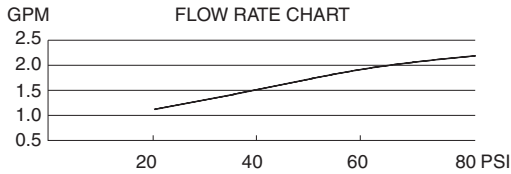

SPECIFICATIONS

6" ROUND SUNFLOWER SHOWERHEAD

Description

- Brass ball joint with all brass showerhead
- Easy clean jets
- Solid brass construction

MAT-100

Available Colors & Finish

- Antique Copper
- Dark Bronze
- Medium Bronze
- Oil Rub Bronze

Flow & Valving

Flow Rate

- Conforms to Energy Policy Act of 1992 - maximum flow rate at 80psi of 2.5gpm.

Standards

- UPC/cUPC
- Energy Policy Act of 1992

Warranty

Danze showerheads are covered by a manufacturer's limited "lifetime" warranty for manufacturing defects.