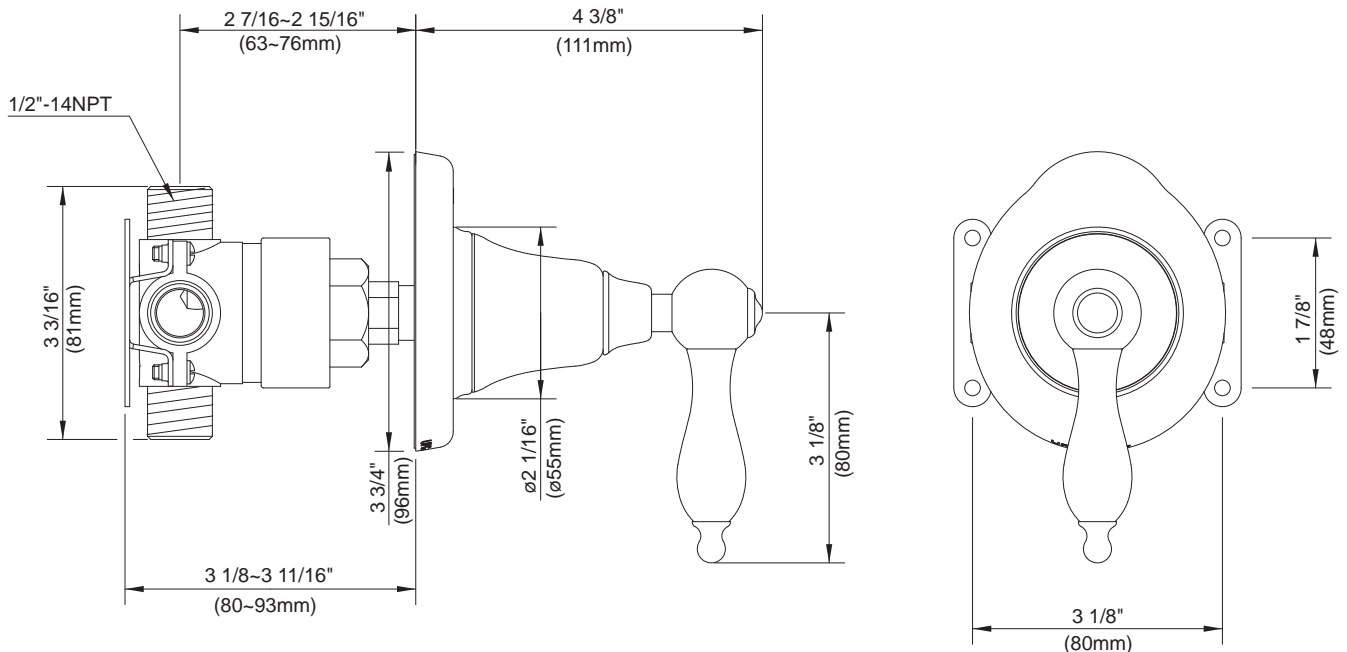

Specific Features: _____ Submitted Model No.: _____

SD560840/02-09.02