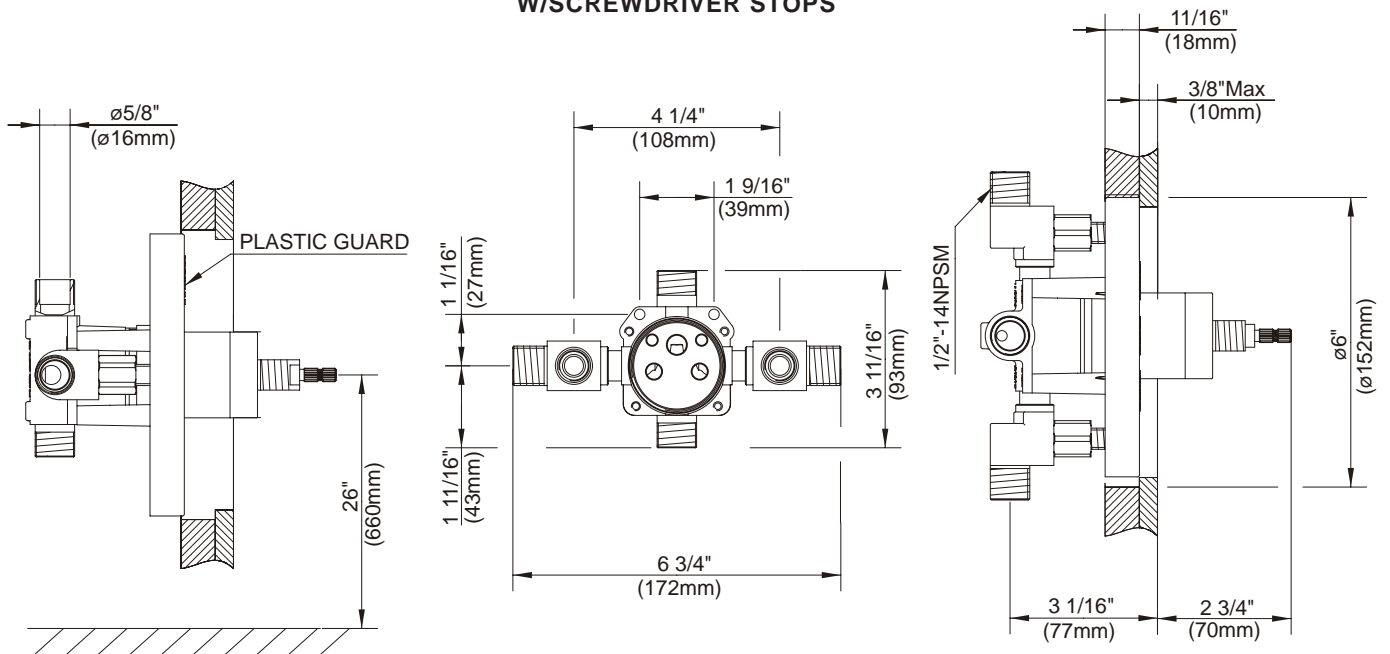

SINGLE HANDLE PRESSURE BALANCE TUB & SHOWER FAUCET

Description

- Single handle with massage showerhead
- All brass shower arm
- Combination 1/2" copper sweat/IPS 4-port hook up
- Diverter on valve (Tub & Shower Only)

- This product also available with valve packaged separate from trim.
- Tub & Shower and Valve Only Escutcheon w/Diverter Trim Kit - use w/valve: D113000BT (w/diverter & stops)
- Shower Only & Valve Only Escutcheon w/o Diverter Trim Kit - use w/valve: D112000BT (w/stops) or D115000BT (w/o stops)
- Pressure Balance Valves are combination 1/2" copper sweat, 1/2" NPT threaded connectors for all ports.

Specific Features: _____ Submitted Model No.: _____

SD510046/07-07.01

SINGLE HANDLE PRESSURE BALANCE TUB & SHOWER VALVES

Critical Dimensions : Rough-in valve D112000BT (w/stops) & D115000BT (w/o stops)

W/SCREWDRIVER STOPS