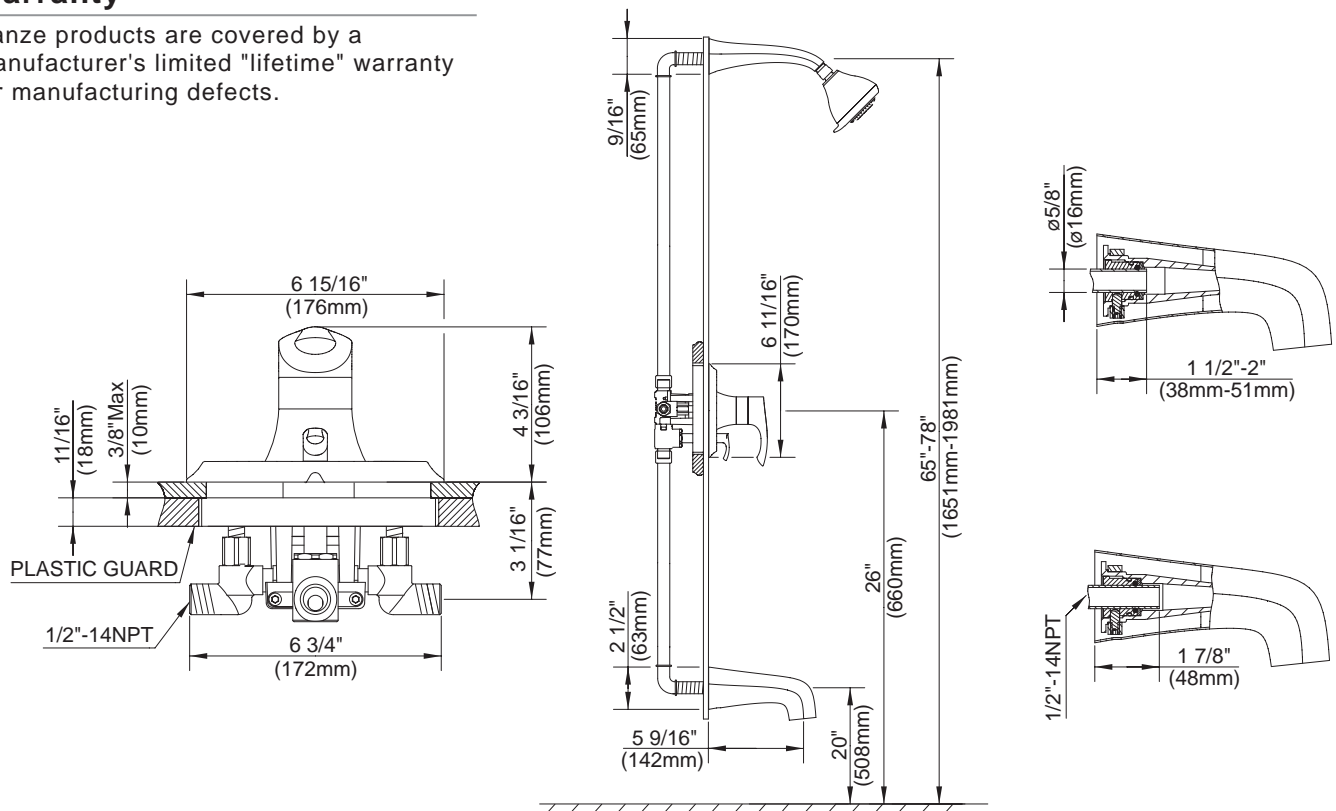

SINGLE HANDLE PRESSURE BALANCE TUB & SHOWER FAUCET

Description

- Single handle with massage showerhead
- All brass shower arm
- Combination 1/2" copper sweat/IPS 4-port hook up
- Diverter on valve (Tub & Shower Only)

Warranty

Danze products are covered by a manufacturer's limited "lifetime" warranty for manufacturing defects.

D510046 (shown)
CORSAIR™

With Diverter & Stops:
D510046 (Tub/Shower)

With Stops:
D500546 (Shower only)

- This product also available with valve packaged separate from trim.
- Tub & Shower and Valve Only Escutcheon w/Diverter Trim Kit - use w/valve: D113000BT (w/diverter & stops)
- Shower Only & Valve Only Escutcheon w/o Diverter Trim Kit - use w/valve: D112000BT (w/stops) or D115000BT (w/o stops)
- Pressure Balance Valves are combination 1/2" copper sweat, 1/2" NPT threaded connectors for all ports.

Specific Features: _____ Submitted Model No.: _____

SD510046/07-07.01

SINGLE HANDLE PRESSURE BALANCE TUB & SHOWER VALVES

Critical Dimensions : Rough-in valve D112000BT (w/stops) & D115000BT (w/o stops)

W/SCREWDRIVER STOPS