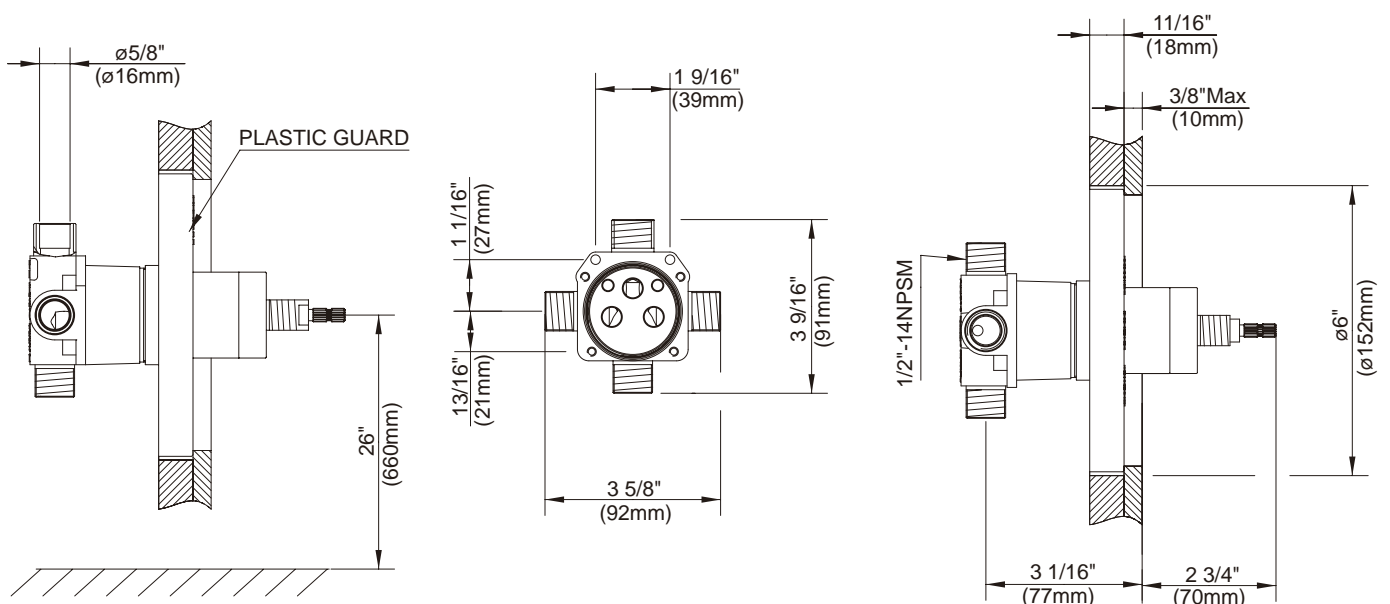

W/O STOPS

Specific Features: _____ Submitted Model No.: _____