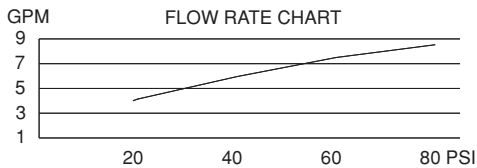

SINGLE HANDLE PRESSURE BALANCE TUB & SHOWER FAUCET

Description

- Single handle with massage showerhead
- All brass shower arm
- Combination 1/2" copper sweat/IPS 4-port hook up
- Diverter on valve (Tub & Shower Only)

Flow & Valving

Standards

- ASME A112.18.1
- CSA B125
- ASSE 1016
- Listed IAPMO/UPC
- Energy policy act of 1992
- ADA Accessibility Guidelines for Buildings and Facilities - 4.27.4 Controls and Mechanisms

Warranty

Danze products are covered by a manufacturer's limited "lifetime" warranty for manufacturing defects.